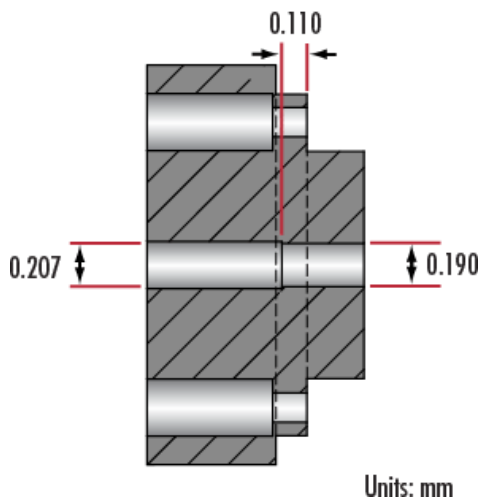

Product Downloads

General

Accessory **Type of Illumination:**

Physical & Mechanical Properties

0.19" **Ferrule Diameter (inches):**

0.207" **Shoulder Diameter (inches):**

Regulatory Compliance

Compliant

Technical Information

#66-304

Stock Number	Description	Shoulder Diameter (Inches)	Ferrule Diameter (Inches)	Compatible Illuminator	Compatible Light Guide
#66-301	SugarCUBE™ Light Guide Adapter - 50	0.752	0.564	Red, Green, Blue, White, Ultra White	54-210, 39-826, 58-839, 54-174, 38-659, 39-369, 39-370, 39-371 Ultra White MUST use liquid light guides
#66-302	SugarCUBE™ Light Guide Adapter - 52	0.877	0.564	Red, Green, Blue, White, Ultra White	54-210, 39-826, 58-839, 54-174, 38-659, 39-369, 39-370, 39-371 Ultra White MUST use liquid light guides
#66-303	SugarCUBE™ Light Guide Adapter - 53	1.505	0.439	Red, Green, Blue, White	
#66-304	SugarCUBE™ Light Guide Adapter - 56	0.207	0.19	Red, Green, Blue, White	54-199, 42-344, 39-365, 42-345, 40-644, 39-366
#66-305	SugarCUBE™ Light Guide Adapter - 57	0.255	0.19	Red, Green, Blue, White	54-199, 42-344, 39-365, 42-345, 40-644, 39-366
#66-306	SugarCUBE™ Light Guide Adapter - 58	0.424	0.314	Red, Green, Blue, White	54-202, 53-045, 40-639, 42-346, 42-347, 39-367, 39-368, 53-689, 53-692, 53-690, 53-693, 53-691, 53-694
#66-307	SugarCUBE™ Light Guide Adapter - 65	1.52	0.63	Red, Green, Blue, White	54-212
#66-308	SugarCUBE™ Light Guide Adapter - 66	1.52	0.565	Red, Green, Blue, White	54-210, 39-826, 58-839, 54-174, 38-659, 39-369, 39-370, 39-371
#13-536	SugarCUBE™ Light Guide Adapter - 3mm	0.57	0.314	Red, Green, Blue, White, Ultra White	54-202, 53-045, 40-639, 42-346, 42-347, 39-367, 39-368, 53-689, 53-692, 53-690, 53-693, 53-691, 53-694 Ultra White MUST use liquid light guides
#13-537	SugarCUBE™ Light Guide Adapter - 5mm	0.455	0.314	Red, Green, Blue, White, Ultra White	54-202, 53-045, 40-639, 42-346, 42-347, 39-367, 39-368, 53-689, 53-692, 53-690, 53-693, 53-691, 53-694 Ultra White MUST use liquid light guides