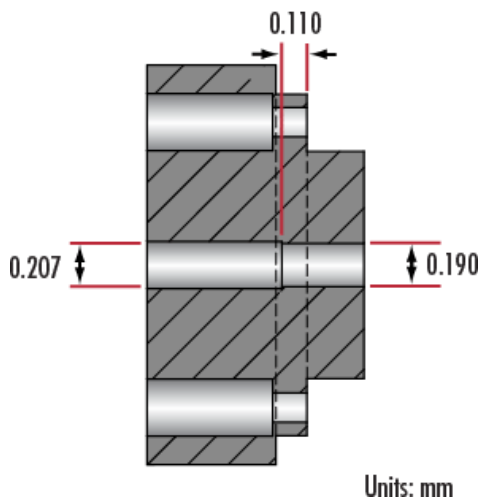

Compliant

RoHS 2015:

Compliant

Reach 224:

View

Certificate of Conformance:

Product Details

- Direct Replacement for 150W Halogen Illuminators
- 50% Power Savings Compared To Halogen Source
- More than 60,000 Hour LED Lifetime
- For Use with [Fiber Optic Light Guides](#)

SugarCUBE™ LED Illuminators have an output of up to 1700 lumens and are ideal replacements for standard halogen illuminators because LED illuminators last up to 60 times longer than halogen bulbs and never need to be replaced. These illuminators are controllable manually through controls on the front of the unit or via RS-232 for easy integration into computer controlled systems. Optional, easy-to-operate software is also available.

Available with red, green, blue, white, or white options, SugarCUBE™ LED Illuminators fulfill a wide range of machine vision applications. The standard white unit offers an output power of greater than 1450 lumens and a radiant flux of 1200mW. A fiber optic adapter required to connect a light guide to the illuminator.

Technical Information

#66-304

Stock Number	Description	Shoulder Diameter (Inches)	Ferrule Diameter (Inches)	Compatible Illuminator	Compatible Light Guide
#66-301	SugarCUBE™ Light Guide Adapter - 50	0.752	0.564	Red, Green, Blue, White, Ultra White	54-210, 39-826, 58-839, 54-174, 38-659, 39-369, 39-370, 39-371 <i>Ultra White MUST use liquid light guides</i>
#66-302	SugarCUBE™ Light Guide Adapter - 52	0.877	0.564	Red, Green, Blue, White, Ultra White	54-210, 39-826, 58-839, 54-174, 38-659, 39-369, 39-370, 39-371 <i>Ultra White MUST use liquid light guides</i>
#66-303	SugarCUBE™ Light Guide Adapter - 53	1.505	0.439	Red, Green, Blue, White	
#66-304	SugarCUBE™ Light Guide Adapter - 56	0.207	0.19	Red, Green, Blue, White	54-199, 42-344, 39-365, 42-345, 40-644, 39-366
#66-305	SugarCUBE™ Light Guide Adapter - 57	0.255	0.19	Red, Green, Blue, White	54-199, 42-344, 39-365, 42-345, 40-644, 39-366
#66-306	SugarCUBE™ Light Guide Adapter - 58	0.424	0.314	Red, Green, Blue, White	54-202, 53-045, 40-639, 42-346, 42-347, 39-367, 39-368, 53-689, 53-692, 53-690, 53-693, 53-691, 53-694
#66-307	SugarCUBE™ Light Guide Adapter - 65	1.52	0.63	Red, Green, Blue, White	54-212
#66-308	SugarCUBE™ Light Guide Adapter - 66	1.52	0.565	Red, Green, Blue, White	54-210, 39-826, 58-839, 54-174, 38-659, 39-369, 39-370, 39-371
#13-536	SugarCUBE™ Light Guide Adapter - 3mm	0.57	0.314	Red, Green, Blue, White, Ultra White	54-202, 53-045, 40-639, 42-346, 42-347, 39-367, 39-368, 53-689, 53-692, 53-690, 53-693, 53-691, 53-694 <i>Ultra White MUST use liquid light guides</i>
#13-537	SugarCUBE™ Light Guide Adapter - 5mm	0.455	0.314	Red, Green, Blue, White, Ultra White	54-202, 53-045, 40-639, 42-346, 42-347, 39-367, 39-368, 53-689, 53-692, 53-690, 53-693, 53-691, 53-694 <i>Ultra White MUST use liquid light guides</i>