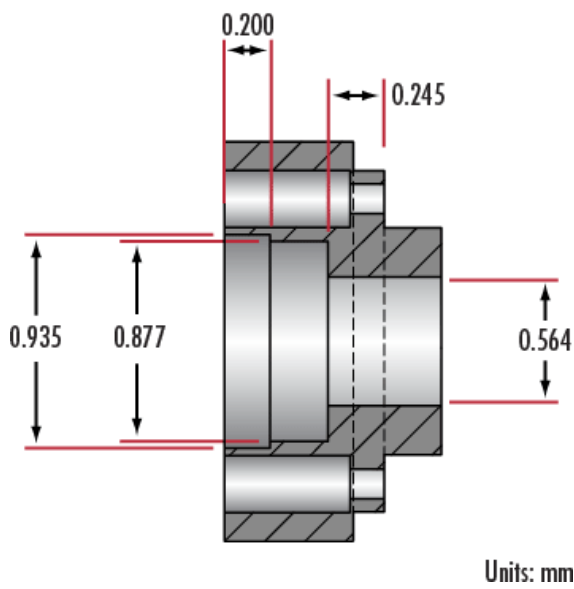

Compliant

RoHS 2015:

Compliant

Reach 224:

Certificate of Conformance:

[View](#)

Product Details

- Direct Replacement for 150W Halogen Illuminators
- 50% Power Savings Compared To Halogen Source
- More than 60,000 Hour LED Lifetime
- For Use with [Fiber Optic Light Guides](#)

SugarCUBE™ LED Illuminators have an output of up to 1700 lumens and are ideal replacements for standard halogen illuminators because LED illuminators last up to 60 times longer than halogen bulbs and never need to be replaced. These illuminators are controllable manually through controls on the front of the unit or via RS-232 for easy integration into computer controlled systems. Optional, easy-to-operate software is also available.

Available with red, green, blue, white, or white options, SugarCUBE™ LED Illuminators fulfill a wide range of machine vision applications. The standard white unit offers an output power of greater than 1450 lumens and a radiant flux of 1200mW. A fiber optic adapter required to connect a light guide to the illuminator.

Technical Information

#66-302

Stock Number	Description	Shoulder Diameter (Inches)	Ferrule Diameter (Inches)	Compatible Illuminator	Compatible Light Guide
#66-301	SugarCUBE™ Light Guide Adapter - 50	0.752	0.564	Red, Green, Blue, White, Ultra White	54-210, 39-826, 58-839, 54-174, 38-659, 39-369, 39-370, 39-371 <i>Ultra White MUST use liquid light guides</i>
#66-302	SugarCUBE™ Light Guide Adapter - 52	0.877	0.564	Red, Green, Blue, White, Ultra White	54-210, 39-826, 58-839, 54-174, 38-659, 39-369, 39-370, 39-371 <i>Ultra White MUST use liquid light guides</i>
#66-303	SugarCUBE™ Light Guide Adapter - 53	1.505	0.439	Red, Green, Blue, White	
#66-304	SugarCUBE™ Light Guide Adapter - 56	0.207	0.19	Red, Green, Blue, White	54-199, 42-344, 39-365, 42-345, 40-644, 39-366
#66-305	SugarCUBE™ Light Guide Adapter - 57	0.255	0.19	Red, Green, Blue, White	54-199, 42-344, 39-365, 42-345, 40-644, 39-366
#66-306	SugarCUBE™ Light Guide Adapter - 58	0.424	0.314	Red, Green, Blue, White	54-202, 53-045, 40-639, 42-346, 42-347, 39-367, 39-368, 53-689, 53-692, 53-690, 53-693, 53-691, 53-694
#66-307	SugarCUBE™ Light Guide Adapter - 65	1.52	0.63	Red, Green, Blue, White	54-212
#66-308	SugarCUBE™ Light Guide Adapter - 66	1.52	0.565	Red, Green, Blue, White	54-210, 39-826, 58-839, 54-174, 38-659, 39-369, 39-370, 39-371
#13-536	SugarCUBE™ Light Guide Adapter - 3mm	0.57	0.314	Red, Green, Blue, White, Ultra White	54-202, 53-045, 40-639, 42-346, 42-347, 39-367, 39-368, 53-689, 53-692, 53-690, 53-693, 53-691, 53-694 <i>Ultra White MUST use liquid light guides</i>
#13-537	SugarCUBE™ Light Guide Adapter - 5mm	0.455	0.314	Red, Green, Blue, White, Ultra White	54-202, 53-045, 40-639, 42-346, 42-347, 39-367, 39-368, 53-689, 53-692, 53-690, 53-693, 53-691, 53-694 <i>Ultra White MUST use liquid light guides</i>