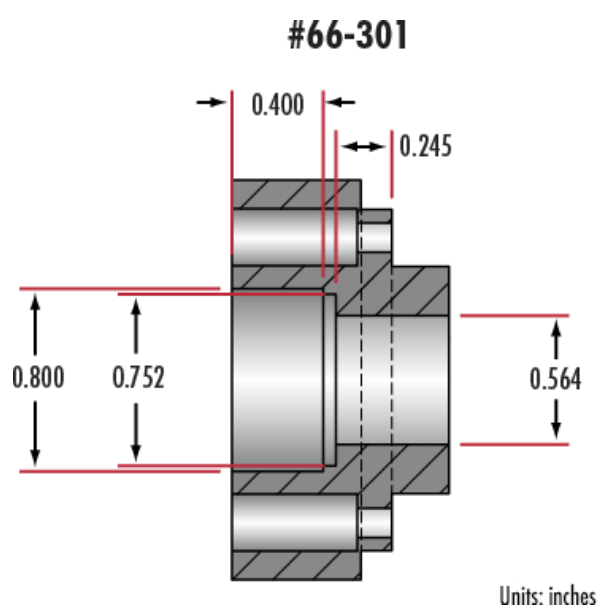

Compliant

RoHS 2015:

Compliant

Reach 224:

Certificate of Conformance:

[View](#)

Product Details

- Direct Replacement for 150W Halogen Illuminators
- 50% Power Savings Compared To Halogen Source
- More than 60,000 Hour LED Lifetime
- For Use with [Fiber Optic Light Guides](#)

SugarCUBE™ LED Illuminators have an output of up to 1700 lumens and are ideal replacements for standard halogen illuminators because LED illuminators last up to 60 times longer than halogen bulbs and never need to be replaced. These illuminators are controllable manually through controls on the front of the unit or via RS-232 for easy integration into computer controlled systems. Optional, easy-to-operate software is also available.

Available with red, green, blue, white, or white options, SugarCUBE™ LED Illuminators fulfill a wide range of machine vision applications. The standard white unit offers an output power of greater than 1450 lumens and a radiant flux of 1200mW. A fiber optic adapter required to connect a light guide to the illuminator.

Technical Information

Stock Number	Description	Shoulder Diameter (Inches)	Ferrule Diameter (Inches)	Compatible Illuminator	Compatible Light Guide
#66-301	SugarCUBE™ Light Guide Adapter - 50	0.752	0.564	Red, Green, Blue, White, Ultra White	54-210, 39-826, 58-839, 54-174, 38-659, 39-369, 39-370, 39-371 <i>Ultra White MUST use liquid light guides</i>
#66-302	SugarCUBE™ Light Guide Adapter - 52	0.877	0.564	Red, Green, Blue, White, Ultra White	54-210, 39-826, 58-839, 54-174, 38-659, 39-369, 39-370, 39-371 <i>Ultra White MUST use liquid light guides</i>
#66-303	SugarCUBE™ Light Guide Adapter - 53	1.505	0.439	Red, Green, Blue, White	
#66-304	SugarCUBE™ Light Guide Adapter - 56	0.207	0.19	Red, Green, Blue, White	54-199, 42-344, 39-365, 42-345, 40-644, 39-366
#66-305	SugarCUBE™ Light Guide Adapter - 57	0.255	0.19	Red, Green, Blue, White	54-199, 42-344, 39-365, 42-345, 40-644, 39-366
#66-306	SugarCUBE™ Light Guide Adapter - 58	0.424	0.314	Red, Green, Blue, White	54-202, 53-045, 40-639, 42-346, 42-347, 39-367, 39-368, 53-689, 53-692, 53-690, 53-693, 53-691, 53-694
#66-307	SugarCUBE™ Light Guide Adapter - 65	1.52	0.63	Red, Green, Blue, White	54-212
#66-308	SugarCUBE™ Light Guide Adapter - 66	1.52	0.565	Red, Green, Blue, White	54-210, 39-826, 58-839, 54-174, 38-659, 39-369, 39-370, 39-371
#13-536	SugarCUBE™ Light Guide Adapter - 3mm	0.57	0.314	Red, Green, Blue, White, Ultra White	54-202, 53-045, 40-639, 42-346, 42-347, 39-367, 39-368, 53-689, 53-692, 53-690, 53-693, 53-691, 53-694 <i>Ultra White MUST use liquid light guides</i>
#13-537	SugarCUBE™ Light Guide Adapter - 5mm	0.455	0.314	Red, Green, Blue, White, Ultra White	54-202, 53-045, 40-639, 42-346, 42-347, 39-367, 39-368, 53-689, 53-692, 53-690, 53-693, 53-691, 53-694 <i>Ultra White MUST use liquid light guides</i>