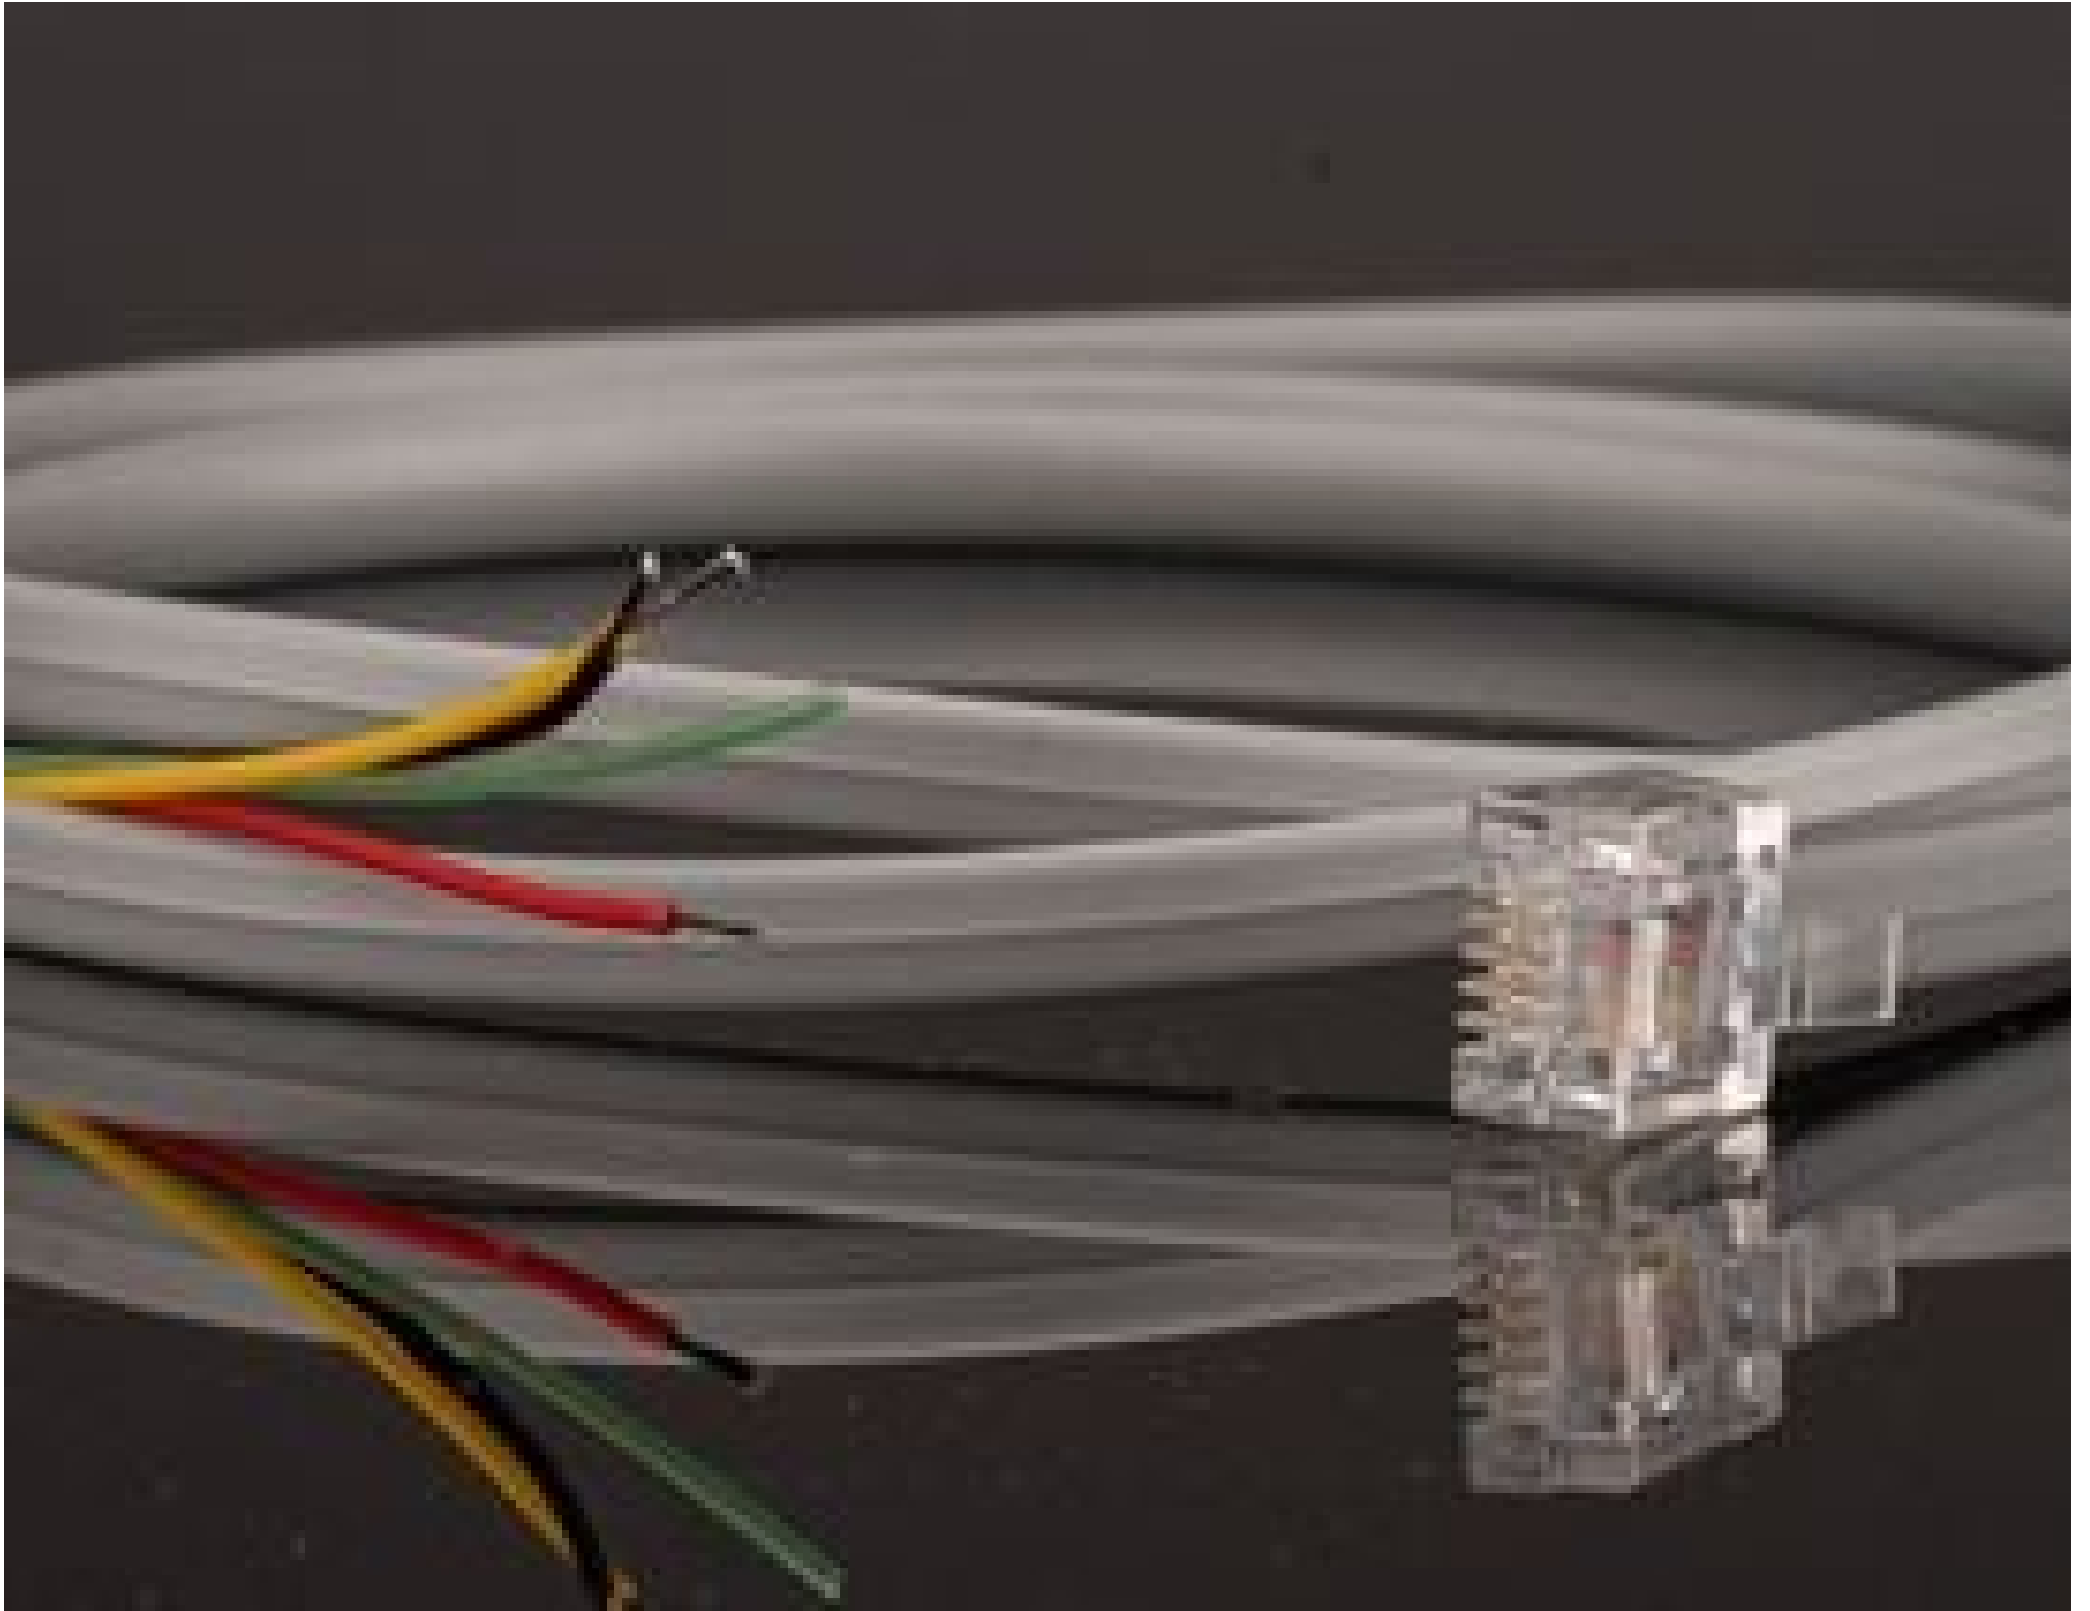

[See all 17 Products in Family](#)

RS-232 Breakout Cable

RS-232 Breakout Cable (#66-035)

Stock **#66-035** [CONTACT US](#)

S$35⁰⁰

ADD TO CART

Volume Pricing	
Qty 1+	S$35.00 each
Need More?	Request Quote

Product Downloads

General

Accessory **Type of Illumination:**

Regulatory Compliance

[Compliant](#) **RoHS 2015:**

[Compliant](#) **Reach 224:**

[View](#) **Certificate of Conformance:**