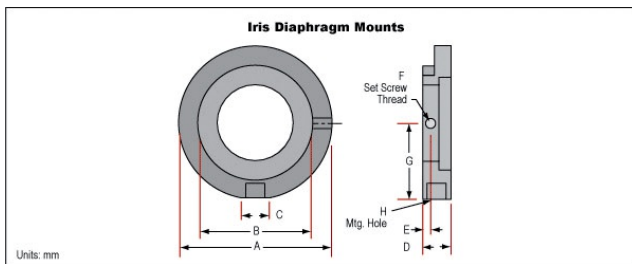

### Threading & Mounting

8-32

Mounting Threads:

4-40

Set Screw Thread:

## Technical Information

Iris Diameter	A	B	C	D	E	F	G	H	Stock No.
19.8	30.8	19.8	6.1	6.35	2.5	4-40	15.1	8-32	<a href="#">#53-918</a>
37.0	50.8	37.0	9.0	9.5	2.8	6-32	25.0	1/4-20	<a href="#">#53-919</a>
53.0	66.0	53.0	9.9	9.5	3.0	6-32	32.7	1/4-20	<a href="#">#53-920</a>
70.0	86.0	70.0	10.1	9.5	3.8	6-32	42.7	1/4-20	<a href="#">#53-921</a>
21.0	32.0	21.0	6.2	9.5	3.2	4-40	15.7	8-32	<a href="#">#54-862</a>
38.0	52.0	38.0	9.1	9.5	3.2	6-32	25.6	1/4-20	<a href="#">#54-863</a>
54.0	67.0	54.0	8.9	9.5	3.8	6-32	33.2	1/4-20	<a href="#">#54-864</a>
72.0	88.0	72.0	10.3	11.5	3.8	6-32	43.7	1/4-20	<a href="#">#54-865</a>