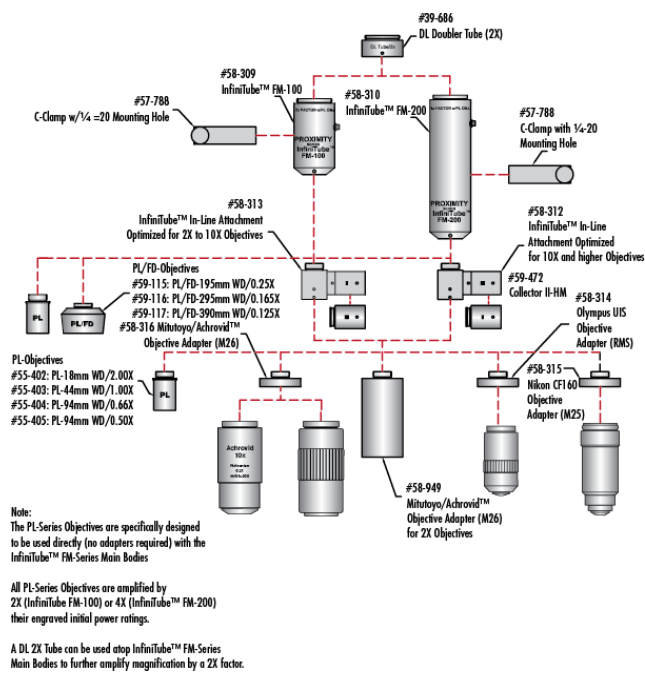

Maximum Sensor Format:

2/3"

Threading & Mounting

Mount:

C-Mount

Regulatory Compliance

RoHS 2015:

Compliant

Reach 224:

Compliant

Certificate of Conformance:

[View](#)

Product Details

- Direct to Video C-Mount for 2/3" and Smaller Sensor Cameras
- Internal Focusing

InfiniTube™ FM Systems are used to mount infinite-conjugate objectives to C-mount cameras, yielding magnifications not possible with ordinary video lenses, such as 50X magnification. The InfiniTube™ system can be configured in a variety of fashions. It can be utilized alone (InfiniTube™ #58-310 or #58-309) for applications where illumination is provided from another source such as a backlight or directional illumination. The InfiniTube™ FM Systems can also be configured for in-line illumination with attachments. The first in-line attachment (#58-313) has been designed for high performance with objectives having a magnification of 10X or below and is not suggested for use with higher magnification objectives. The second in-line attachment (#58-312) has been designed to work with increased efficiency when used with magnifications of 10X or higher, but can be utilized with all magnifications. All in-line attachments accept our [Fiber Optic Light Guides](#) with a 0.312" tip diameter.

Note: [Standard system](#) for 2/3" sensors still available.

Technical Information

System Includes	Stock No.
InfiniTube In-Line Assembly Unit	#58-311
Hitachi KP-D20B Camera	#55-837
15.1" Diagonal LCD Monitor (US version only)	#56-522
Y-C Cable (6 ft.)	#39-255
Mitutoyo/Achrovid™ Objective Adapter	#58-316
M-150 Fiber Optic Illuminator	#55-718
Fiber Optic Light Guide (48" L)	#39-367
Fiber Optic Adapter	#38-944
Standard Boom Stand	#54-120
Rack & Pinion Mounting Plate	#54-123
C-Clamp with 1/4-20 Mounting Hole	#57-788