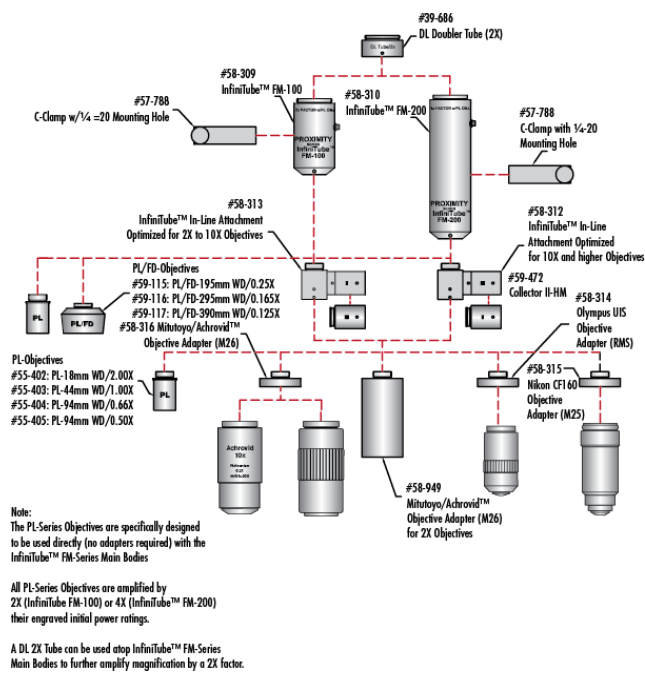

2/3"

Threading & Mounting

Mount:

C-Mount

Regulatory Compliance

RoHS 2015:

Compliant

Reach 224:

Compliant

Certificate of Conformance:

[View](#)

Product Details

- Direct to Video C-Mount for 2/3" and Smaller Sensor Cameras
- Internal Focusing

InfiniTube™ FM Systems are used to mount infinite-conjugate objectives to C-mount cameras, yielding magnifications not possible with ordinary video lenses, such as 50X magnification. The InfiniTube™ system can be configured in a variety of fashions. It can be utilized alone (InfiniTube™ #58-310 or #58-309) for applications where illumination is provided from another source such as a backlight or directional illumination. The InfiniTube™ FM Systems can also be configured for in-line illumination with attachments. The first in-line attachment (#58-313) has been designed for high performance with objectives having a magnification of 10X or below and is not suggested for use with higher magnification objectives. The second in-line attachment (#58-312) has been designed to work with increased efficiency when used with magnifications of 10X or higher, but can be utilized with all magnifications. All in-line attachments accept our [Fiber Optic Light Guides](#) with a 0.312" tip diameter.

Note: [Standard system](#) for 2/3" sensors still available.

Technical Information

System Includes	Stock No.
InfiniTube In-Line Assembly Unit	#58-311
Hitachi KP-D20B Camera	#55-837
15.1" Diagonal LCD Monitor (US version only)	#56-522
Y-C Cable (6 ft.)	#39-255
Mitutoyo/Achrovid™ Objective Adapter	#58-316
M-150 Fiber Optic Illuminator	#55-718
Fiber Optic Light Guide (48" L)	#39-367
Fiber Optic Adapter	#38-944
Standard Boom Stand	#54-120
Rack & Pinion Mounting Plate	#54-123
C-Clamp with 1/4-20 Mounting Hole	#57-788