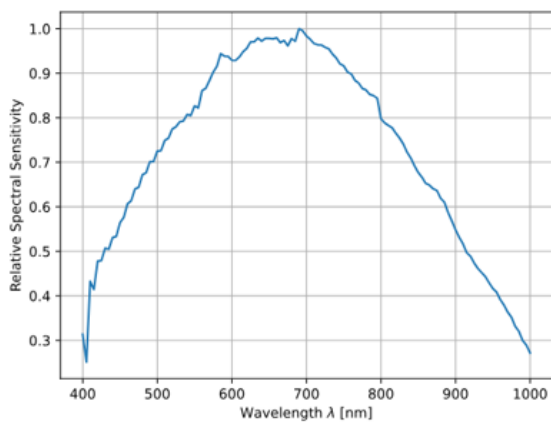

IMX900 Sensor QE Curve