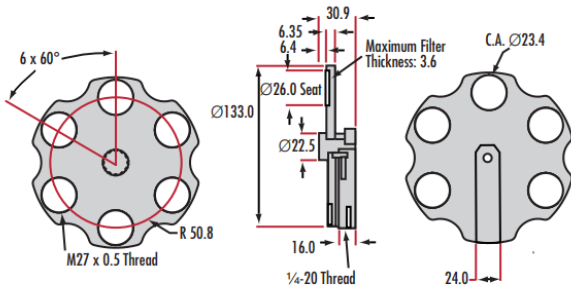

Retainer rings are included with the filter wheels, which can hold a maximum filter thickness of 3.6mm. The C-Mount Adapters allow the use of **C-Mount components**, including our C-Mount Lens Mounts which can hold filters of varying size and thickness. The filter wheel assembly can be easily mounted using the 1/4-20 tapped hole at the base. Other useful features include labeled filter positions, a finger groove on the outer diameter for easy rotation, and a removable front knob for interchanging filter wheels. Filter Wheel Only (**#56-783** & **#58-183**) can be purchased separately for switching wheels on the assembly, without removing filters. Common applications include fluorescence imaging, DNA sequencing, polymerase chain reaction (PCR) diagnostic instruments, attenuating low power lasers, and variable filters for machine vision. Filter Wheels are available **Pre-Loaded** with our TECHSPEC® Neutral Density Filters, Shortpass Filters, Longpass Filters or Bandpass Filters.

Technical Information

6-Position Filter Wheel Assembly