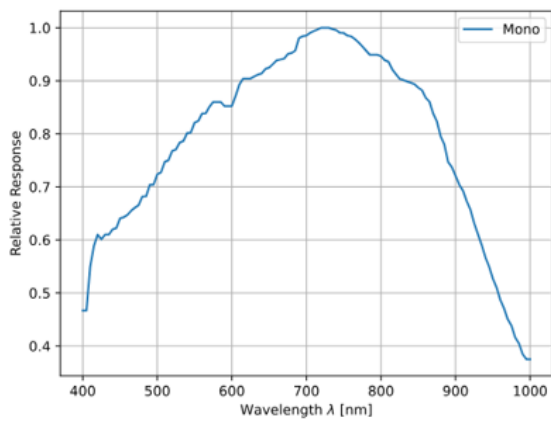

- SONY Pregius S Sensors Available with up to 24MP
- Proven Compact Housing (29 x 29mm)
- Powerful Computer Vision Feature Set with Optional Beyond Features
- [Basler ace GgE Cameras](#) Also Available

Basler ace2 GigE/5GigE Cameras are available in two versions that provide optimized hardware design, proven compact and robust housing, and state of the art CMOS sensor technology with excellent image quality from Sony's 2nd-Gen Pregius, 3rd-Gen STARVIS, or the latest 4th-Gen Pregius S sensors. These second-generation Ace cameras include all of the components of the first-generation Ace cameras along with integrated features such as a status LED, removable IR cut filter, and robust MB connector. The Basler ace2 GigE/5GigE Camera Basic version offers excellent price to performance ratio with powerful Computer Vision feature set, while the Pro version unlocks unique advanced Beyond features such as Pixel Beyond and Compression Beyond for maximum performance to meet with demanding application requirements. These cameras include the industry proven Basler Pylon SDK Software and Driver and conform to GenICam (GigE Vision 2.0) standards, making them a fast and cost-effective solution to software integration. Basler ace2 Cameras are available in both GigE, 5GigE and USB3.0 interfaces and are ideal for a wide range of applications such as factory automation and industrial robotics.

Technical Information

IMX676 Sensor QE Curve