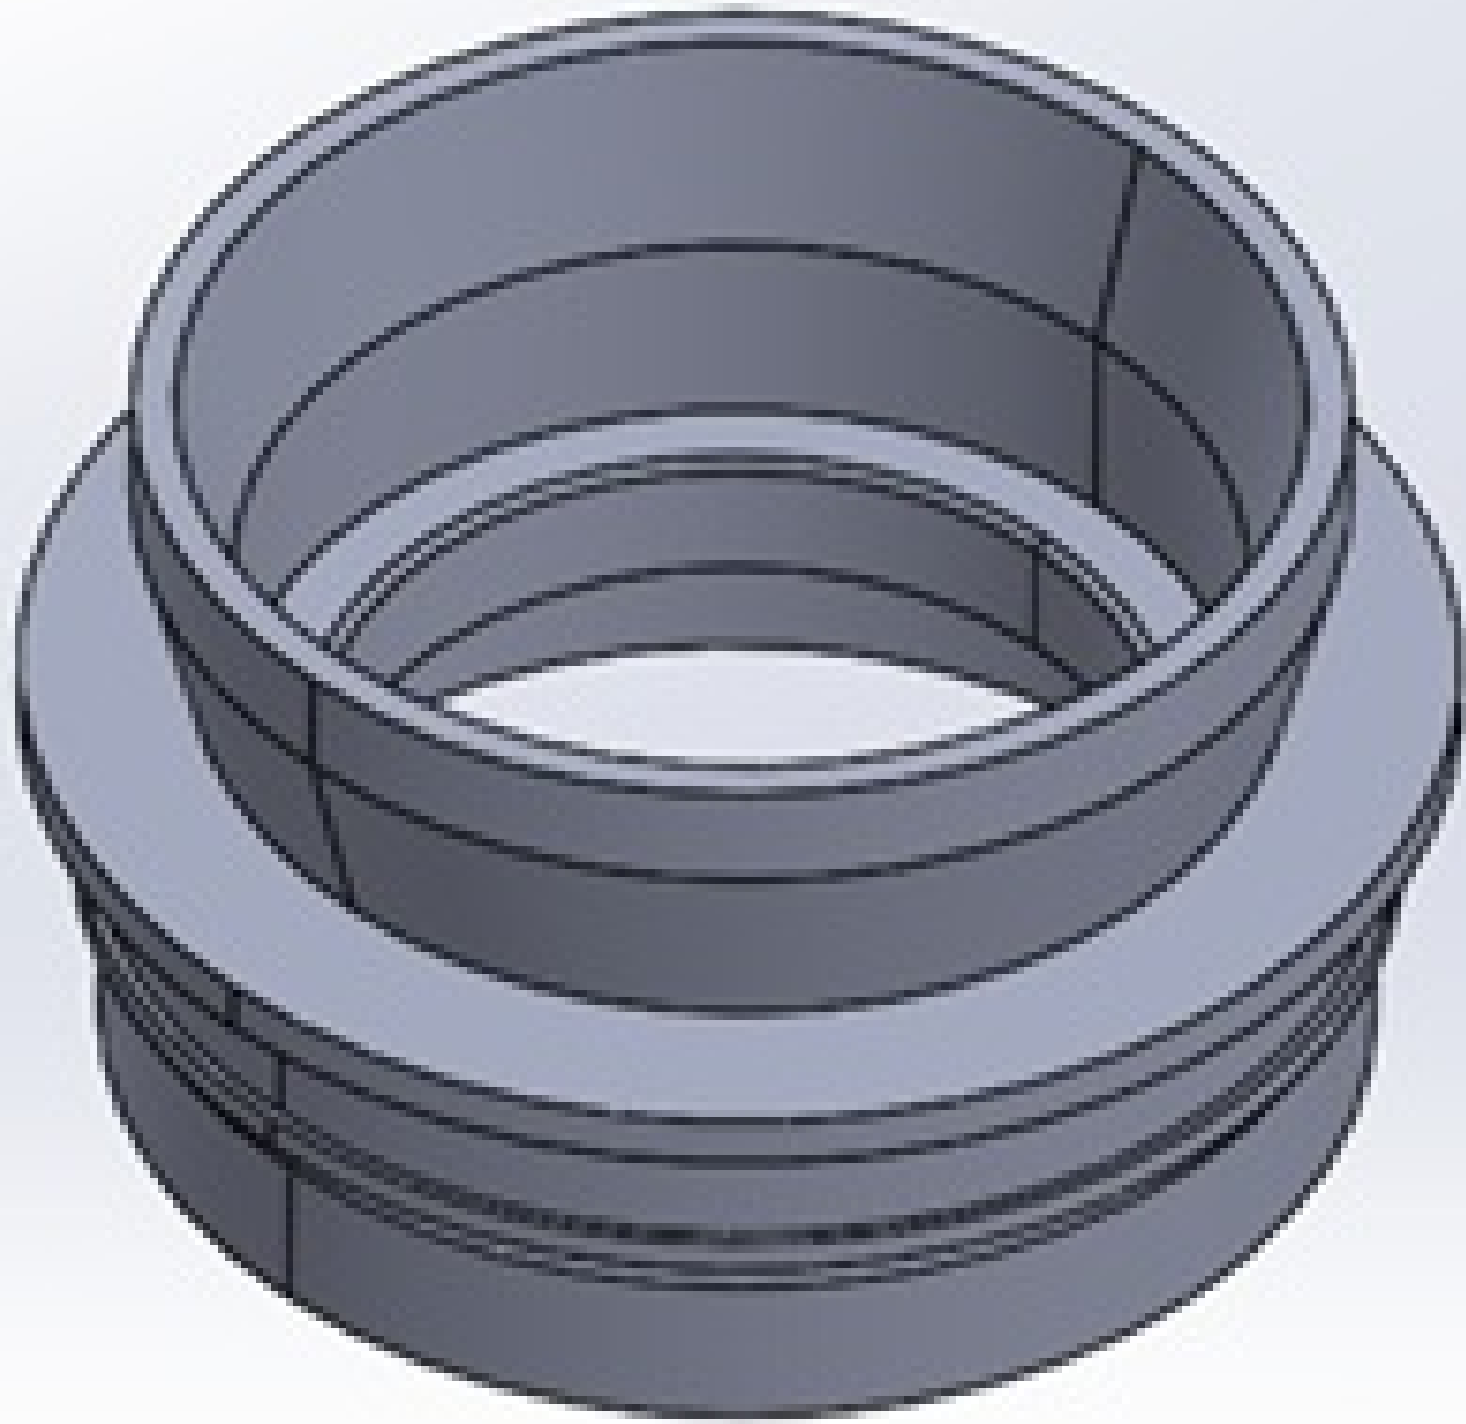

## Basic Lower Module, No Focus

Stock **#89-885** **2 In Stock**

1  **\$135<sup>00</sup>**

**ADD TO CART**