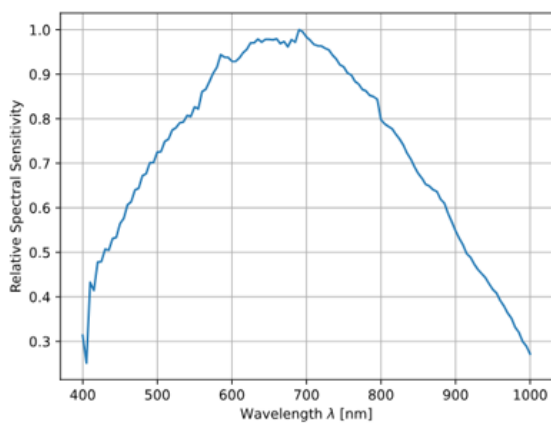

IMX900 Sensor QE Curve