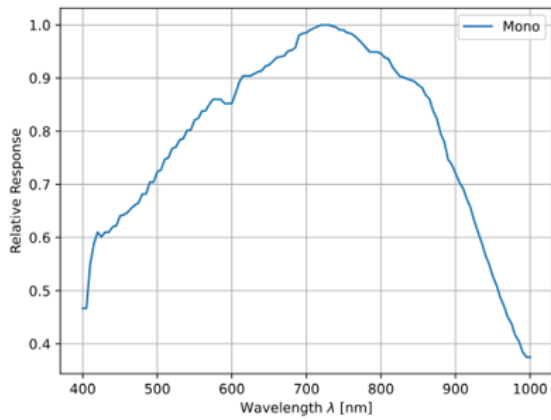

- SONY Pregius S Sensors Available with up to 24MP
- Proven Compact Housing (29 x 29mm)
- Powerful Computer Vision Feature Set with Optional Beyond Features
- [Basler ace GigE Cameras](#) Also Available

Basler ace2 GigE/5GigE Cameras are available in two versions that provide optimized hardware design, proven compact and robust housing, and state of the art CMOS sensor technology with excellent image quality from Sony's 2nd-Gen Pregius, 3rd-Gen STARVIS, or the latest 4th-Gen Pregius S sensors. These second-generation Ace cameras include all of the components of the first-generation Ace cameras along with integrated features such as a status LED, removable IR cut filter, and robust MB connector. The Basler ace2 GigE/5GigE Camera Basic version offers excellent price to performance ratio with powerful Computer Vision feature set, while the Pro version unlocks unique advanced Beyond features such as Pixel Beyond and Compression Beyond for maximum performance to meet with demanding application requirements. These cameras include the industry proven Basler Pylon SDK Software and Driver and conform to GenICam (GigE Vision 2.0) standards, making them a fast and cost-effective solution to software integration. Basler ace2 Cameras are available in both GigE, 5GigE and USB3.0 interfaces and are ideal for a wide range of applications such as factory automation and industrial robotics.

Technical Information

IMX676 Sensor QE Curve