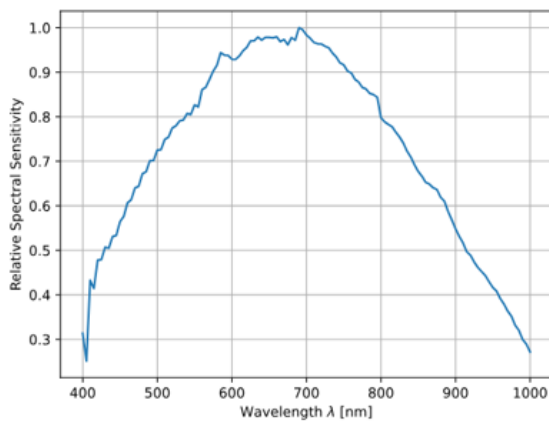

IMX900 Sensor QE Curve