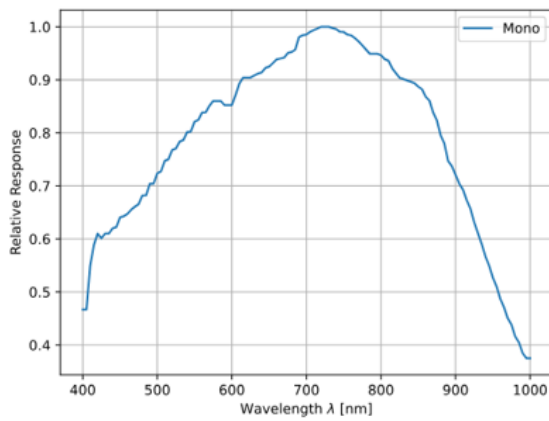

- SONY Pregius S Sensors Available with up to 24MP
- Proven Compact Housing (29 x 29mm)
- Powerful Computer Vision Feature Set with Optional Beyond Features
- [Basler ace GigE Cameras](#) Also Available

Basler ace2 GigE/5GigE Cameras are available in two versions that provide optimized hardware design, proven compact and robust housing, and state of the art CMOS sensor technology with excellent image quality from Sony's 2nd-Gen Pregius, 3rd-Gen STARVIS, or the latest 4th-Gen Pregius S sensors. These second-generation Ace cameras include all of the components of the first-generation Ace cameras along with integrated features such as a status LED, removable IR cut filter, and robust MB connector. The Basler ace2 GigE/5GigE Camera Basic version offers excellent price to performance ratio with powerful Computer Vision feature set, while the Pro version unlocks unique advanced Beyond features such as Pixel Beyond and Compression Beyond for maximum performance to meet with demanding application requirements. These cameras include the industry proven Basler Pylon SDK Software and Driver and conform to GenICam (GigE Vision 2.0) standards, making them a fast and cost-effective solution to software integration. Basler ace2 Cameras are available in both GigE, 5GigE and USB3.0 interfaces and are ideal for a wide range of applications such as factory automation and industrial robotics.

Technical Information

IMX676 Sensor QE Curve