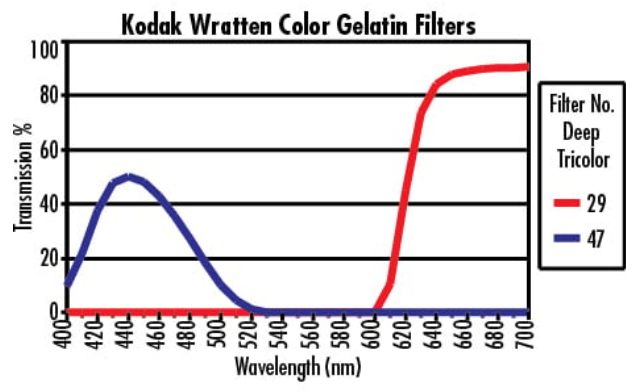

Special Handling

These optics require special handling to avoid damage and ensure long-term performance. Proper handling, cleaning, and storage are essential to maintain optical quality. Explore our [Optics Cleaning Resources](#) for step-by-step guides and best practices. For personalized assistance, [Email us](#) or [Chat](#) with our technical support team.