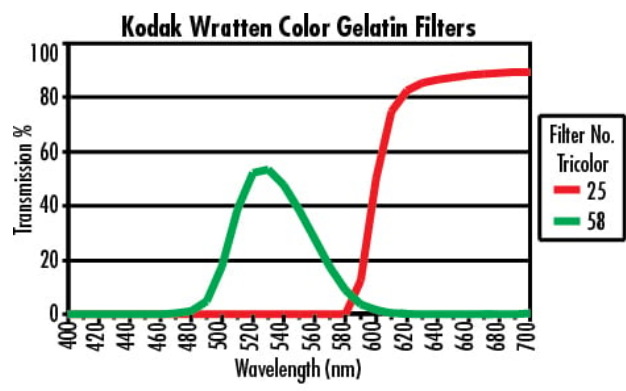

Special Handling

These optics require special handling to avoid damage and ensure long-term performance. Proper handling, cleaning, and storage are essential to maintain optical quality. Explore our [Optics Cleaning Resources](#) for step-by-step guides and best practices. For personalized assistance, [Email us](#) or [Chat](#) with our technical support team.