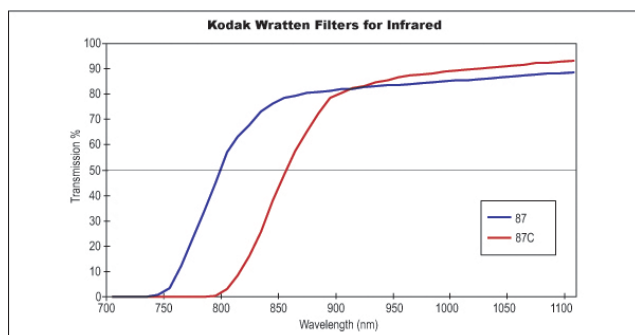

Length (mm):
75.00

Thickness (mm):
0.10

Width (mm):
75.00

Optical Properties

Class/Filter Number:
87C

Substrate: ☐
Wratten 2

Coating:
Uncoated

Color:
Infrared

Regulatory Compliance

RoHS 2015:
[Compliant](#)

Certificate of Conformance:
[View](#)

Reach 247:
[Compliant](#)

Product Details

- Ideal for Color Correction and Attenuation
- IR Filters Have No Transmittance from 400 - 700nm
- [Powder-Free Latex Gloves](#) Available for Handling

Kodak Wratten Filters are ideal for color correction and attenuation in photography, astronomy, and industrial machine vision applications. These filters are designed with several layers of gel containing dyes, a gel inner layer, and a polyurethane topcoat. When handling these filters, [powder-free latex gloves](#) or [fingercots](#) are recommended and the filters should only be handled by the edges or corners to avoid damage. Kodak Wratten Filters can be easily scratched or contaminated and should be stored in their original packaging when not in use. These filters are available in a range of visible colors or Infrared with no transmittance from 400 - 700nm.

Note: Storage in humid environments can cause the filters to cloud. Do not exceed temperatures beyond 50°C for extended periods of time.

Technical Information