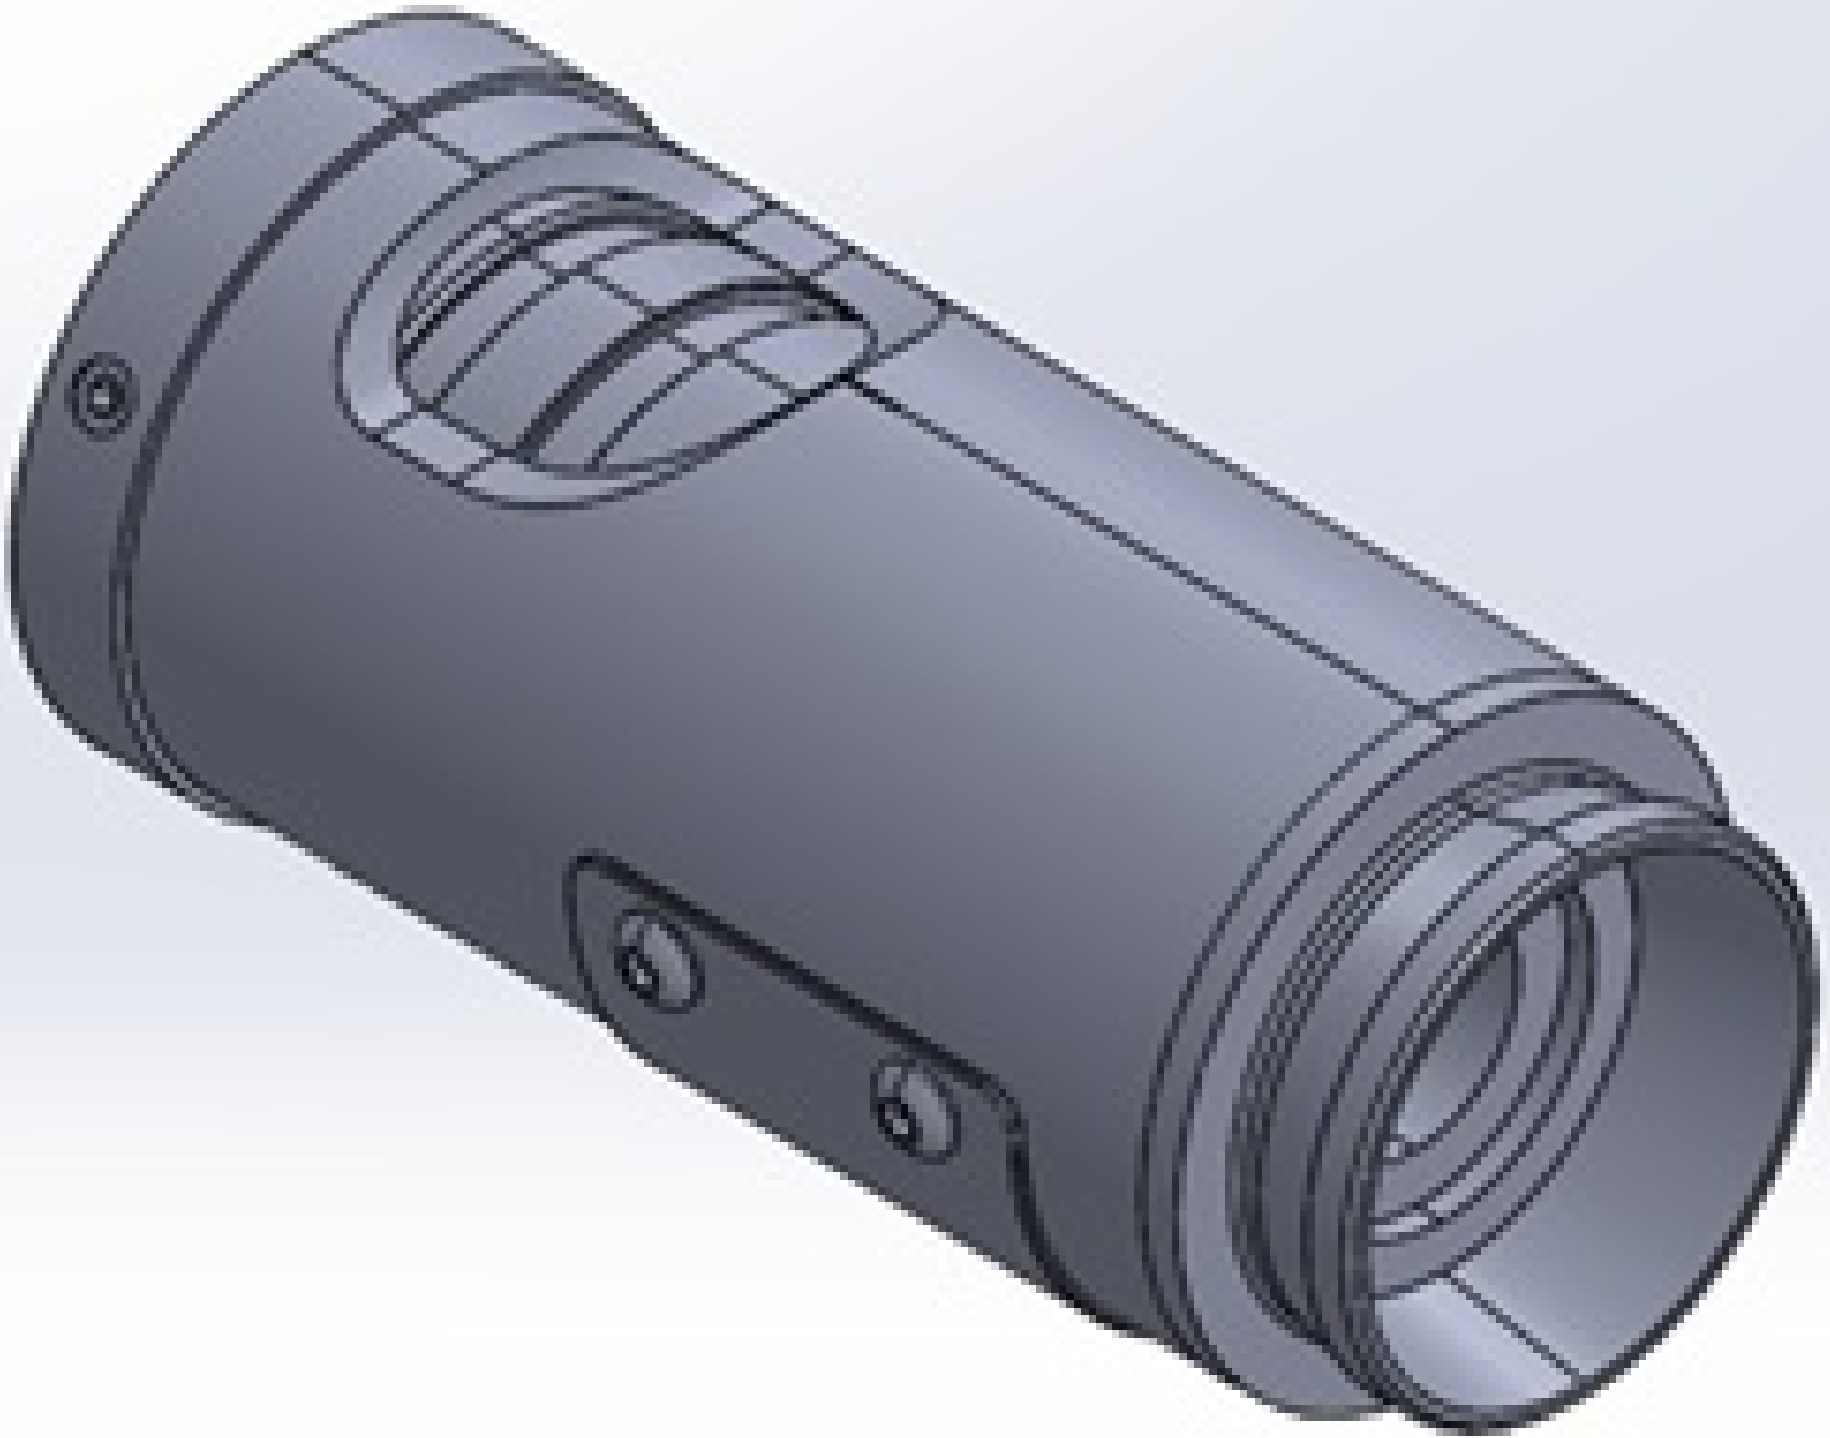

## 7X Zoom Module, Manual w/Detents

Stock #89-879 **2 In Stock**

S\$1,569<sup>00</sup>

**ADD TO CART**

7X and 12.5X High Precision Zoom Lenses are modular lens systems that consist of a camera mount, camera tube, core module, lower function module, and lower lens. Added versatility is achieved by swapping out modules to change magnification, field of view, or the optical pathway. 7X and 12.5X High Precision Zoom Lenses are compatible with M26 x 36 TPI Mitutoyo-style objectives and with camera sensor coverages and mounts ranging from C-Mount to F-Mount and to 35mm DSLR cameras. 50/50 and 90° cubes are available to introduce right angle turns or to support multiple imaging paths. A motor controller for multi-axis zoom and focus functionality is also available and can be connected to USB, Ethernet, or RS-232/422/285 ports.