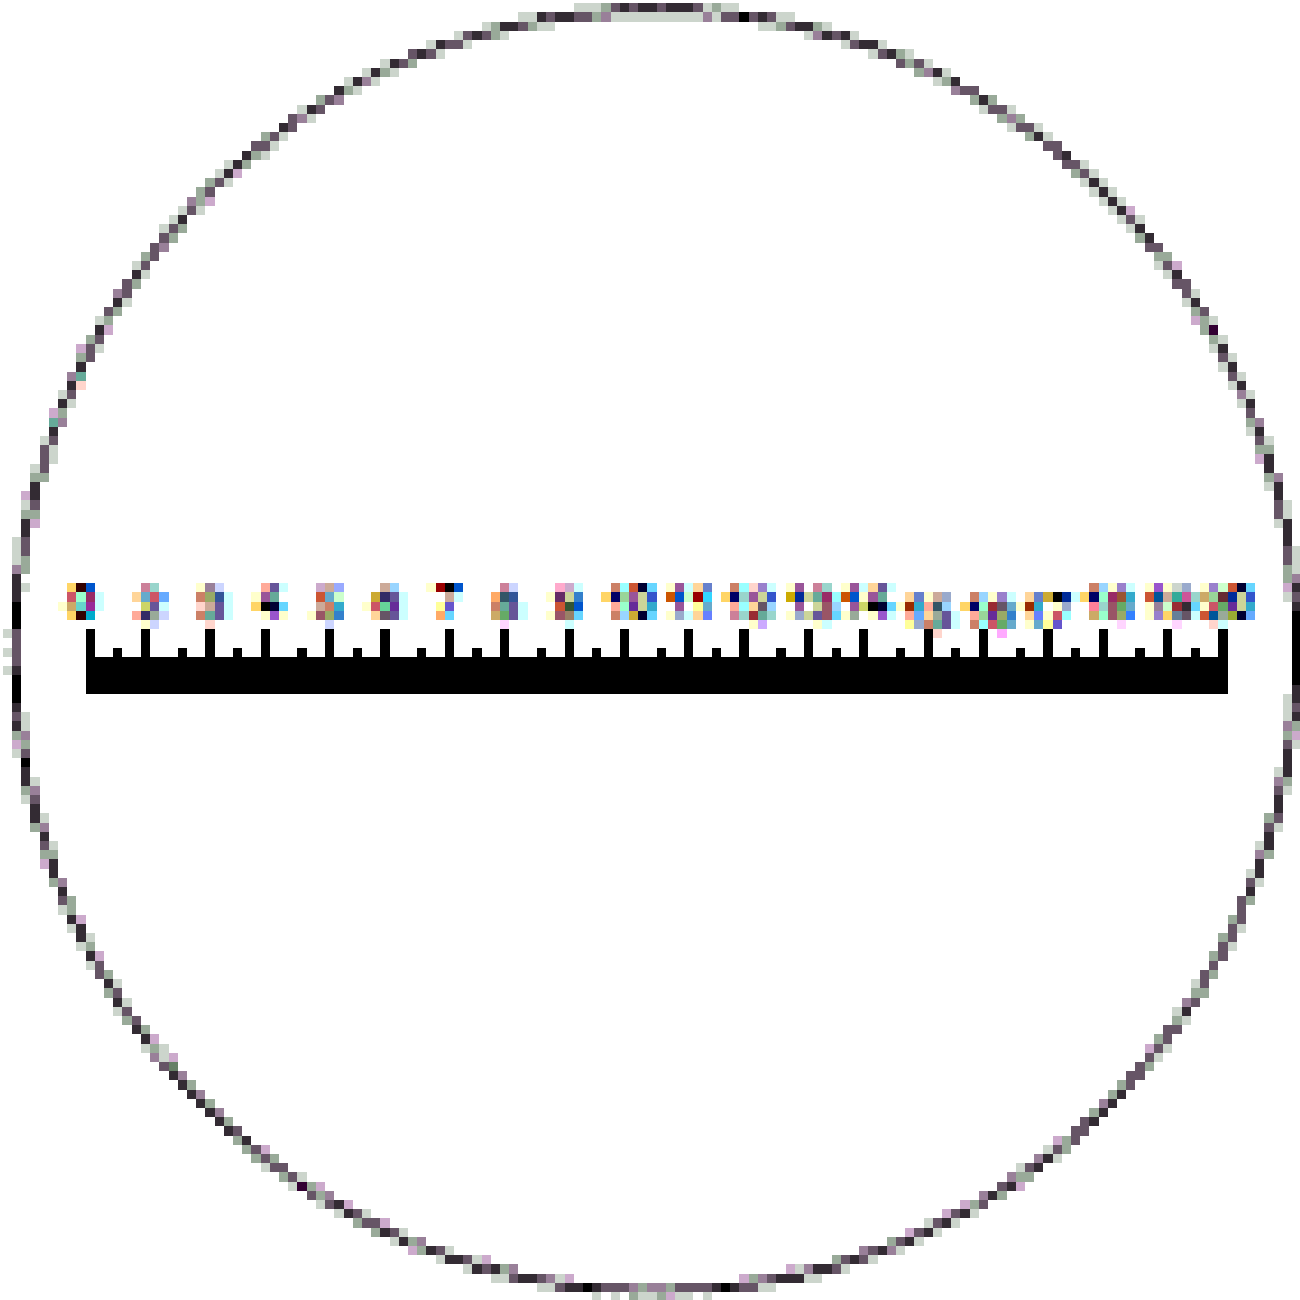

7X Loupe w/ 5 Scales Set

Linear Scale

Stock **#39-097** **8 In Stock**

1 **\$281⁰⁰**

ADD TO CART

Volume Pricing

Qty 1-4	\$281.40 each
Qty 5-9	\$250.60 each
Qty 10+	\$216.30 each
Need More?	Request Quote

Product Downloads

Physical & Mechanical Properties

Field of View (inches):
1.2

Diameter of Included Lens (inches):
0.75

Diameter of Compatible Reticle (mm):
26.00

2.25 **Height (inches):**

Optical Properties

7X **Magnification:**

1.0 **Working Distance (inches):**

Regulatory Compliance

[View](#) **Certificate of Conformance:**

Product Details

Loupe with 5 Scales Set

Each set comes with 5 individual reticle scales (26mm diameter for 7X, 35mm diameter for 10X) in a hard-shell vinyl storage case. The 7X or 10X focusing magnifier is a multi-element design with a removable clear acrylic base. Set includes [Linear Scale](#), [Multi-Scale](#), [Counting Grid](#), [Thickness Scale](#), and [Thread Size](#) reticles.

- 7X and 10X Magnifications Available
- Choose from Loupe, Illuminated Loupe and Loupe Sets
- Reticle Included with Each Option

Peak 7X or 10X Measuring Loupes come with a removable glass reticle scale placed in direct contact with the work to be measured for precise comparison. Additional [reticles](#) are also available. All models feature smooth-helicoid twist focus and fully coated achromatic lens systems for color correct flat field viewing. Peak 7X or 10X Measuring Loupes are offered in with a singular loupe, an illuminated loupe, and loupe sets. The included lens features a 0.75" diameter.