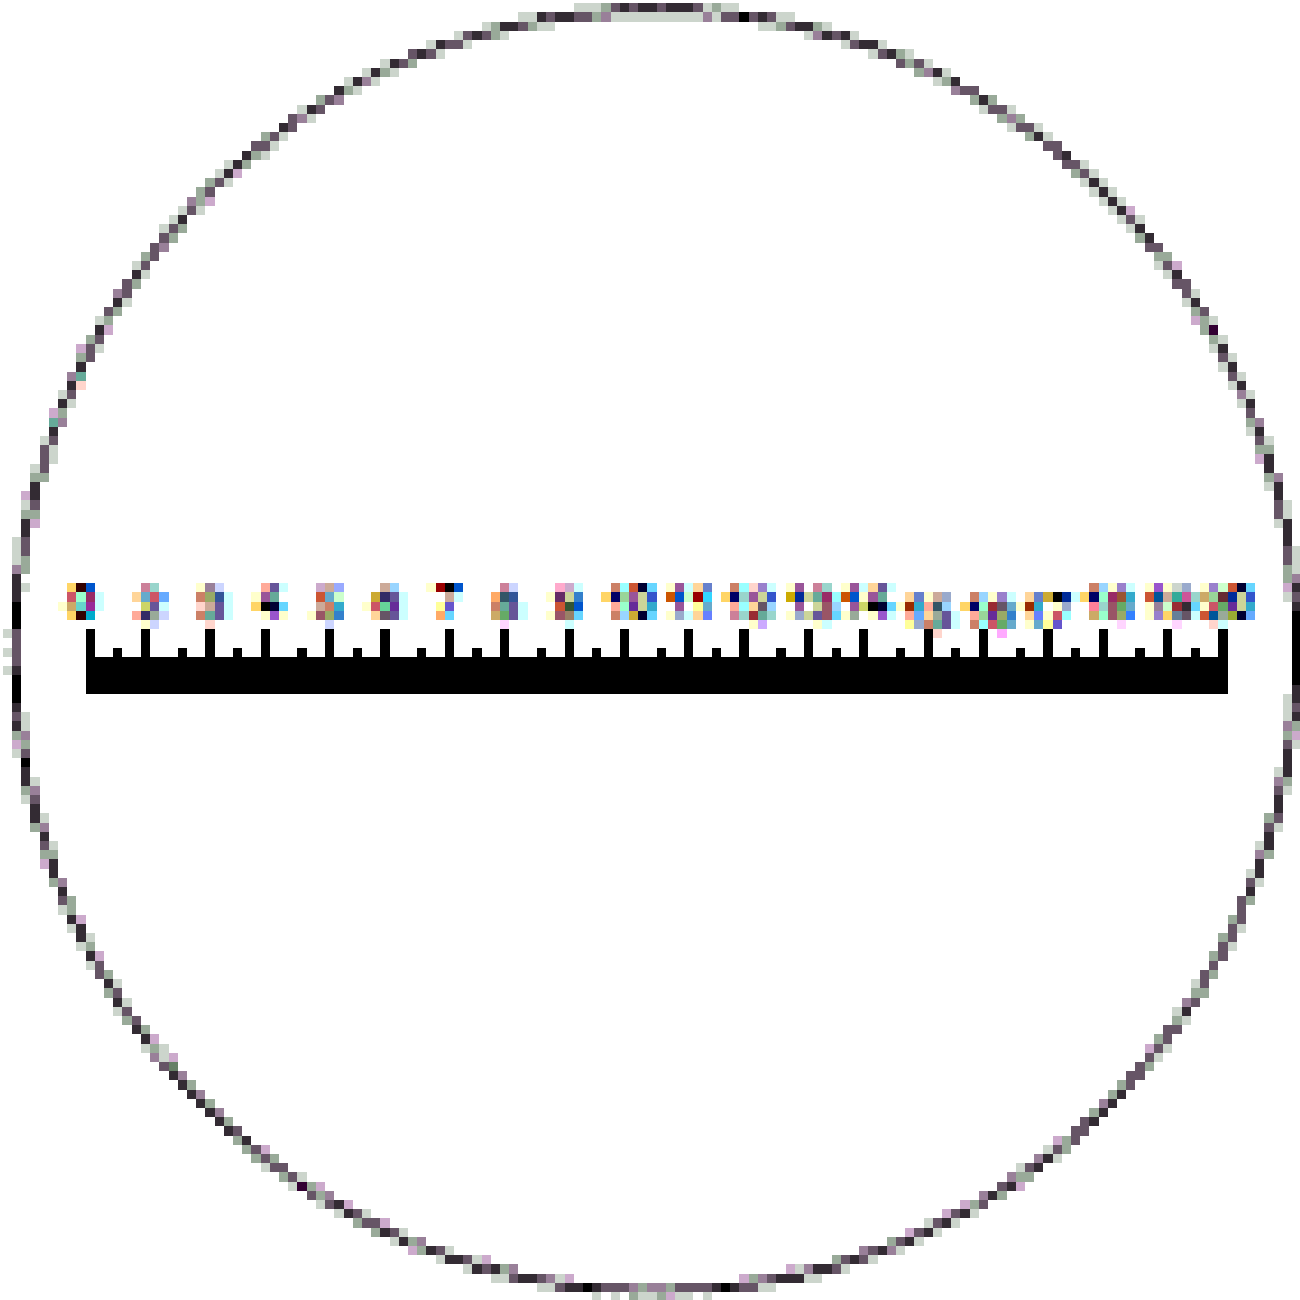

7X Illuminated Loupe w/ Linear Scale

Linear Scale

Stock #37-391 **1 In Stock**

⊖ 1 ⊕ **S\$193²⁰**

ADD TO CART

Volume Pricing

Qty 1-4	S\$193.20 each
Qty 5-9	S\$181.44 each
Qty 10+	S\$152.32 each
Need More?	Request Quote

Product Downloads

Physical & Mechanical Properties

Field of View (inches):
1.2

Diameter of Included Lens (inches):
0.75

Diameter of Compatible Reticle (mm):
26.00

2.25 **Height (inches):**

Optical Properties

7X **Magnification:**

1.0 **Working Distance (inches):**

Regulatory Compliance

[View](#) **Certificate of Conformance:**

Product Details

Illuminated Loupe with Scale

This magnifier is built into a fully removable flashlight-type assembly for illumination. Includes a hard-shell vinyl case. Requires two "C" batteries, not included. Unit measures 1-3/8" Dia x 7"L, weighs 3.5 oz 7X includes a 26mm diameter reticle with a scale of 0 - 20mm in 0.1mm increments. 10X includes a 35mm diameter reticle with a scale of 15 - 0 - 15mm in 0.1mm increments.

- 7X and 10X Magnifications Available
- Choose from Loupe, Illuminated Loupe and Loupe Sets
- Reticle Included with Each Option

Peak 7X or 10X Measuring Loupes come with a removable glass reticle scale placed in direct contact with the work to be measured for precise comparison. Additional [reticles](#) are also available. All models feature smooth-helicoid twist focus and fully coated achromatic lens systems for color correct flat field viewing. Peak 7X or 10X Measuring Loupes are offered in with a singular loupe, an illuminated loupe, and loupe sets. The included lens features a 0.75" diameter.