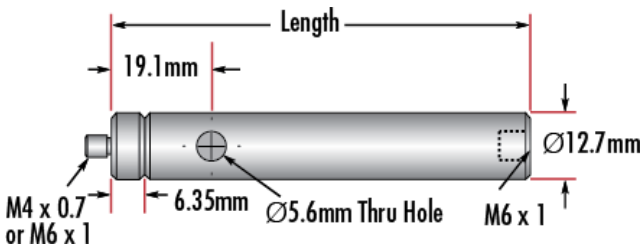

Note:
Adapter #58-985 is included. Additional [thread adapters](#) available separately.

Physical & Mechanical Properties

76.20 **Length (mm):**

3.0 **Length (inches):**

12.70 **Diameter (mm):**
 0.5 **Diameter (inches):**

Threading & Mounting

M6 x 1.0 **Male Thread:**

Regulatory Compliance

RoHS 2015:
[Compliant](#)

Certificate of Conformance:
[View](#)

REACH 241:
[Compliant](#)

Product Details

- Male M4 x 0.7 or M6 x 1.0 Stud, Female M6 x 1.0 Base
- Posts Include Interchangeable Male Stud and Removable Base S.H.S.S.
- Available in Variety of Lengths
- [English Versions Also Available](#)

TECHSPEC® Metric Stainless Steel Mounting Posts include a 6.35mm long male thread stud adapter that is easily interchangeable with other adapters to ensure compatibility between these posts and any optical mount. Removing the included adapter reveals female M4 threads on the post. Each optical post also has a thru-hole to allow an Allen wrench or other tool to rotate the post easily. Thread values are laser engraved on each post for quick identification and integration. TECHSPEC Metric Stainless Steel Mounting Posts are offered in a variety of lengths. [English versions are also available for purchase.](#)

Technical Information

#68-231		
Stock No.	Description	Qty
#58-950	Steel Post, 25.4mm Length	1
#58-951	Steel Post, 38.1mm Length	1
#58-952	Steel Post, 50.8mm Length	2
#58-954	Steel Post, 76.2mm Length	2
#58-955	Steel Post, 101.6mm Length	2
#58-956	Steel Post, 152.4mm Length	1
#58-957	Steel Post, 203.2mm Length	1