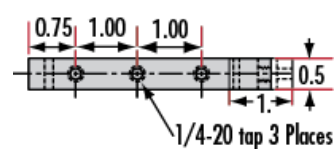

### Physical & Mechanical Properties

Linear (X) **Type of Movement:**

**Guide System:**

Dovetail

Length (inches):

2.76

Length (mm):

70.00

## Technical Information

Side Profile of Rail System

Large Carrier #55-340

Small Carrier #54-403

Medium Carrier #55-339

Large Carrier #55-404

Medium Carrier #55-341

Common Side Profile