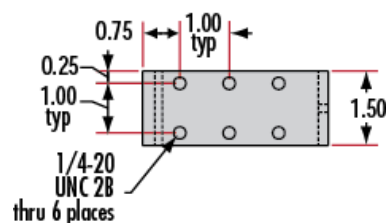

## Technical Information

Side Profile of Rail System

Large Carrier #55-340

Small Carrier #54-403

Medium Carrier #55-339

Large Carrier #55-404

Medium Carrier #55-341

Common Side Profile

Stock No.	L	A	B	C	D	# Slots	# C'bores
#54-401	12	6	4	—	—	3	—
#54-402	36	18	16	4	6	5	2

Units: inches