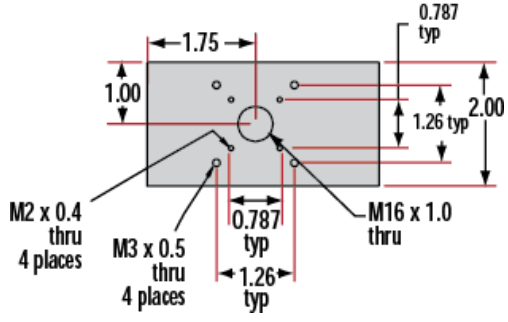

## Technical Information

Side Profile of Rail System

Large Carrier #55-340

Small Carrier #54-403

Medium Carrier #55-339

Large Carrier #55-404

Medium Carrier #55-341

Common Side Profile

Stock No.	L	A	B	C	D	# Slots	# C'bores
#54-401	12	6	4	—	—	3	—
#54-402	36	18	16	4	6	5	2

Units: inches