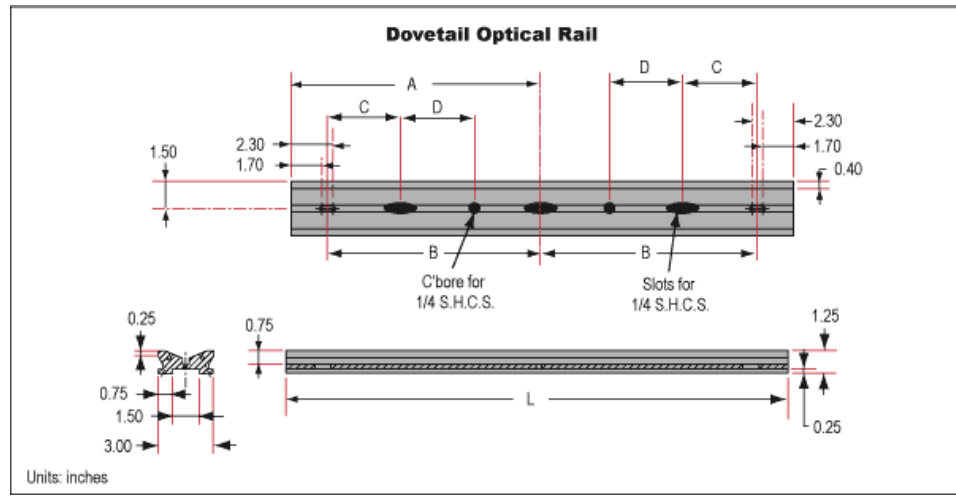

## Product Details

- Wide Range of Carrier Length and Mounting Hole Options Available
- Low Profile Design with Smooth Movement
- Increased Stability and <1mrad Straight Line Accuracy

Dovetail Optical Rail Systems are designed for easy and stable installation and positioning of various optical components along the same axis. The rails feature slotted holes that allow them to be fixed to standard 1/4-20 TPI and M6 breadboards or optical tables. Carriers are available with different lengths and hole patterns to meet various mounting needs including options that are directly compatible with our [TECHSPEC® Manual Stages](#) for precision alignment. Carriers utilize a unique two-piece design to prevent the locking screws from contacting the rail and to allow easy attachment and removal. All Dovetail Optical Rail System parts are constructed of black anodized aluminum to minimize stray reflections or glare.

## Technical Information

Side Profile of Rail System

Large Carrier #55-340

Small Carrier #54-403

Medium Carrier #55-339

Large Carrier #55-404

Medium Carrier #55-341

Common Side Profile

Stock No.	L	A	B	C	D	# Slots	# C'bores
#54-401	12	6	4	—	—	3	—
#54-402	36	18	16	4	6	5	2

Units: inches