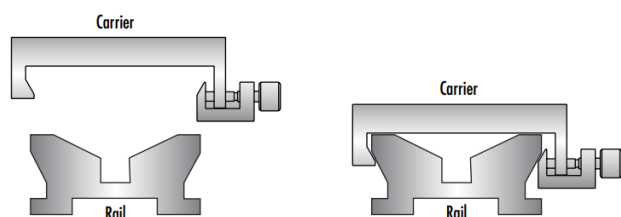

Dovetail

Length (inches):

2.76

Length (mm):

70.00

Construction:

Black Anodized Aluminum

Hardware & Interface Connectivity

Type of Drive:

Manual

Threading & Mounting

Mounting Threads:

(4) M3 x 0.5, (8) M2 x 0.4, (9) M6 x 1.0

Regulatory Compliance

RoHS 2015:

Compliant

Certificate of Conformance:

[View](#)

REACH 241:

Compliant

Product Details

- Wide Range of Carrier Length and Mounting Hole Options Available
- Low Profile Design with Smooth Movement
- Increased Stability and <1mrad Straight Line Accuracy

Dovetail Optical Rail Systems are designed for easy and stable installation and positioning of various optical components along the same axis. The rails feature slotted holes that allow them to be fixed to standard 1/4-20 TPI and M6 breadboards or optical tables. Carriers are available with different lengths and hole patterns to meet various mounting needs including options that are directly compatible with our [TECHSPEC® Manual Stages](#) for precision alignment. Carriers utilize a unique two-piece design to prevent the locking screws from contacting the rail and to allow easy attachment and removal. All Dovetail Optical Rail System parts are constructed of black anodized aluminum to minimize stray reflections or glare.

Note: Rails and carriers are sold separately.

Technical Information

Side Profile of Rail System