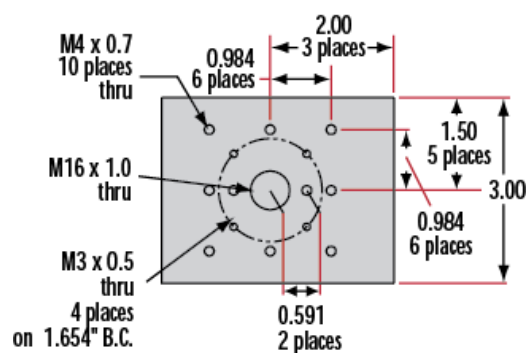

Large Carrier #55-340