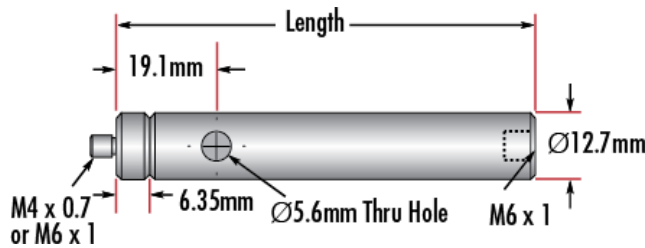

12.70   **Diameter (mm):**

0.5   **Diameter (inches):**

Threading & Mounting

Male Thread:
M4 x 0.7

Regulatory Compliance

RoHS 2015:
[Compliant](#)

Certificate of Conformance:
[View](#)

REACH 241:
[Compliant](#)

Product Details

- Male M4 x 0.7 or M6 x 1.0 Stud, Female M6 x 1.0 Base
- Posts Include Interchangeable Male Stud and Removable Base S.H.S.S.
- Available in Variety of Lengths
- [English Versions Also Available](#)

TECHSPEC® Metric Stainless Steel Mounting Posts include a 6.35mm long male thread stud adapter that is easily interchangeable with other adapters to ensure compatibility between these posts and any optical mount. Removing the included adapter reveals female M4 threads on the post. Each optical post also has a thru-hole to allow an Allen wrench or other tool to rotate the post easily. Thread values are laser engraved on each post for quick identification and integration. TECHSPEC Metric Stainless Steel Mounting Posts are offered in a variety of lengths. [English versions are also available for purchase.](#)

Technical Information

#68-231

Stock No.	Description	Qty
#58-950	Steel Post, 25.4mm Length	1
#58-951	Steel Post, 38.1mm Length	1
#58-952	Steel Post, 50.8mm Length	2
#58-954	Steel Post, 76.2mm Length	2
#58-955	Steel Post, 101.6mm Length	2
#58-956	Steel Post, 152.4mm Length	1
#58-957	Steel Post, 203.2mm Length	1

#68-232

Stock No.	Description	Qty
#59-757	Steel Post, 25.4mm Length	1
#59-758	Steel Post, 38.1mm Length	1
#59-759	Steel Post, 50.8mm Length	2
#59-761	Steel Post, 76.2mm Length	2
#59-762	Steel Post, 101.6mm Length	2
#59-763	Steel Post, 152.4mm Length	1
#59-764	Steel Post, 203.2mm Length	1