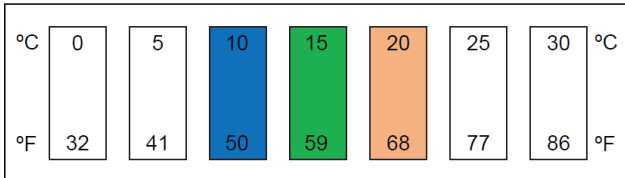

Regulatory Compliance

Compliant RoHS 2015:

[View](#) Certificate of Conformance:

Compliant Reach 247:

Product Details

- Reversible Color Change Thermometers
- Instant Response and Continuous Readout
- 30 Celsius Degrees Ranges between 0 to 120°C

Liquid Crystal Thermometers are self-adhesive temperature indicators with instant response that provide a continuous readout of temperature. These thermometers are divided into 7 elements, each corresponding to a 5 Celsius degrees increment of their specified temperature range. Each element changes in sequence of orange to yellow (below specified temperature), green (at specified temperature), and blue (above specified temperature). Liquid Crystal Thermometers are available with 30 Celsius degrees temperature ranges between 0 to 120°C and are ideal for drying, curing, process control, or general temperature monitoring applications. These thermometers are reversible and will change color in opposite order (blue, green, yellow, orange) as temperature decreases.

Technical Information