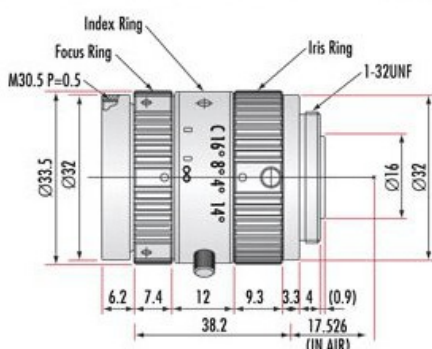

Sensor

2/3"	Maximum Sensor Format:
6.20	Pixel Size (µm):

Threading & Mounting

M30.5 x 0.50	Filter Thread:
C-Mount	Mount:

Regulatory Compliance

Exempt	RoHS 2015:
Contains SVHC(s)	Reach 224:
View	Certificate of Conformance:

Product Details

- Up to 2/3", C-Mount Lens
- Ideal for Machine Vision at an Economical Price
- 5mm to 75mm Focal Length

MegaPixel Fixed Focal Length Lenses are designed for high-resolution imaging. The lenses are ideal for machine vision applications with demanding space constraints. These lenses complement the resolution of many MegaPixel cameras with 1/2" or 2/3" formats. Low distortion and high resolution enable these economically priced lenses to produce sharp, high-contrast images compared to standard CCTV and compact lenses. MegaPixel Fixed Focal Length Lenses are available in focal lengths ranging from 5 to 75mm. Locking screws for the manual iris and focus allow these lenses to be used in high-vibration environments. Typical applications include [factory automation](#), inspection, and macro work.

Note: For #64-869 75mm FL Lens, remove focus limit screw to focus past 1.2m.

Technical Information

#56-790 50mm Megapixel Fixed Focal Length Lens

(Units in mm)