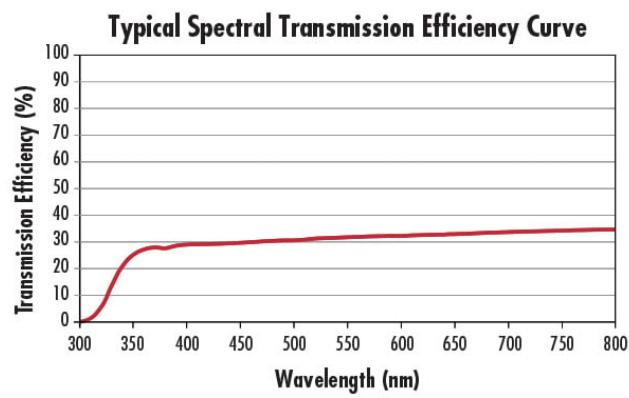

Need different specs or modifications?

Edmund Optics offers comprehensive custom manufacturing services for optical and imaging components tailored to your specific application requirements. Whether in the prototyping phase or preparing for full-scale production, we provide flexible solutions to meet your needs. Our experienced engineers are here to assist—from concept to completion.

Our capabilities include:

- Custom dimensions, materials, coatings, and more
- High-precision surface quality and flatness
- Tight tolerances and complex geometries
- Scalable production—from prototype to volume

Learn more about our [custom manufacturing capabilities](#) or submit an inquiry [here](#).

Product Details

- Semi-Opaque White Glass
- Highly Diffusive to Create Even Illumination
- Diffusive on Both Surfaces

White Diffusing Glass is a semi-opaque diffuser designed to create even illumination profiles. Unlike alternative materials, which create their diffusive properties through a coating or lamination process, the White Diffusing Glass is a solid diffuse material, allowing it to be used in any orientation. Because the surfaces are polished, the reflected light will be somewhat specular, while the transmitted light will be near-Lambertian. White Diffusing Glass is ideal for creating even illumination as an attenuator or as a viewing screen.

Technical Information

Compatible Mounts