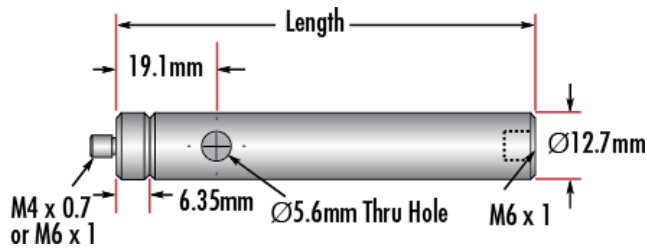

Note:
Adapter #58-984 is included. Additional [thread adapters](#) available separately.

Physical & Mechanical Properties

50.80 **Length (mm):**

2.0 **Length (inches):**

12.70 **Diameter (mm):**

0.5 **Diameter (inches):**

Threading & Mounting

Male Thread:
M4 x 0.7

Regulatory Compliance

RoHS 2015:
[Compliant](#)

Certificate of Conformance:
[View](#)

REACH 241:
[Compliant](#)

Product Details

- Male M4 x 0.7 or M6 x 1.0 Stud, Female M6 x 1.0 Base
- Posts Include Interchangeable Male Stud and Removable Base S.H.S.S.
- Available in Variety of Lengths
- [English Versions Also Available](#)

TECHSPEC® Metric Stainless Steel Mounting Posts include a 6.35mm long male thread stud adapter that is easily interchangeable with other adapters to ensure compatibility between these posts and any optical mount. Removing the included adapter reveals female M4 threads on the post. Each optical post also has a thru-hole to allow an Allen wrench or other tool to rotate the post easily. Thread values are laser engraved on each post for quick identification and integration. TECHSPEC Metric Stainless Steel Mounting Posts are offered in a variety of lengths. [English versions are also available for purchase.](#)

Technical Information

#68-231

Stock No.	Description	Qty
#58-950	Steel Post, 25.4mm Length	1
#58-951	Steel Post, 38.1mm Length	1
#58-952	Steel Post, 50.8mm Length	2
#58-954	Steel Post, 76.2mm Length	2
#58-955	Steel Post, 101.6mm Length	2
#58-956	Steel Post, 152.4mm Length	1
#58-957	Steel Post, 203.2mm Length	1