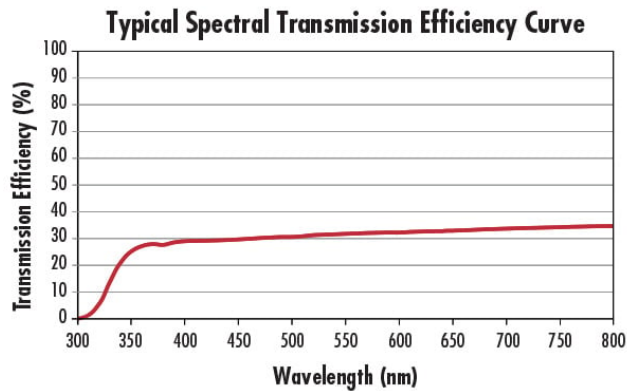

[View](#)

REACH 241:

Compliant

Need different specs or modifications?

Edmund Optics offers comprehensive custom manufacturing services for optical and imaging components tailored to your specific application requirements. Whether in the prototyping phase or preparing for full-scale production, we provide flexible solutions to meet your needs. Our experienced engineers are here to assist—from concept to completion.

Our capabilities include:

- Custom dimensions, materials, coatings, and more
- High-precision surface quality and flatness
- Tight tolerances and complex geometries
- Scalable production—from prototype to volume

Learn more about our [custom manufacturing capabilities](#) or submit an inquiry [here](#).

Product Details

- Semi-Opaque White Glass
- Highly Diffusive to Create Even Illumination
- Diffusive on Both Surfaces

White Diffusing Glass is a semi-opaque diffuser designed to create even illumination profiles. Unlike alternative materials, which create their diffusive properties through a coating or lamination process, the White Diffusing Glass is a solid diffuse material, allowing it to be used in any orientation. Because the surfaces are polished, the reflected light will be somewhat specular, while the transmitted light will be near-Lambertian. White Diffusing Glass is ideal for creating even illumination as an attenuator or as a viewing screen.

Technical Information

Compatible Mounts