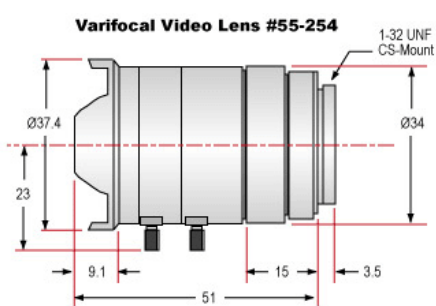

Focal Length Range (mm):

4-12

Working Distance (mm):

300 - ∞

Aperture (f/#):

f/1.2 - f/16

Lens Wavelength Range:

VIS

Sensor

Maximum Sensor Format:

1/2"

Threading & Mounting

Mount:

C-Mount

Regulatory Compliance

Reach 174:

[Compliant](#)

Certificate of Conformance:

[View](#)

Product Details

- Large Field of View
- C and CS-Mount Lenses

Varifocal Imaging Lenses provide a flexible solution to applications that previously would have required multiple fixed focal length lenses. Simply adjust through the indicated focal length range for the desired field of view within the specified working distance range, and then set the focus for the best image. Due to the variable focal length range, varifocal lenses are also known as vari-focal, variable-focus, or multi-focal lenses. Varifocal Imaging Lenses can select the focal length within the specified range, like zoom lenses, but unlike a zoom lens, focus adjustment is needed after setting of the focal length. They have a different, simplified optical and mechanical design that is more cost-efficient to produce than zoom lenses. The focal length adjustment is typically a middle or rear assembly of elements that slide back and forth, whereas the separate focus adjustment is typically a front cell movement.

#57-680 is a high-resolution, low-distortion lens for MegaPixel cameras.

Note: CS-mount lenses are not compatible with C-mount cameras.

Technical Information