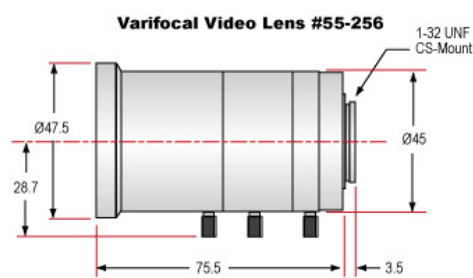

Maximum Rear Protrusion (mm):

4.6

Optical Properties

Field of View @ Min Working Distance (mm):

639 - 168

Horizontal Field of View, 1/2" Sensor:

93.6° - 31.2°

Focal Length Range (mm):

4-12

Working Distance (mm):

300 - ∞

Aperture (f/#):

f/1.2 - f/16

Lens Wavelength Range:

VIS

Sensor

Maximum Sensor Format:

1/2"

Threading & Mounting

Mount:

C-Mount

Regulatory Compliance

Reach 174:

[Compliant](#)

Certificate of Conformance:

[View](#)

Product Details

- Large Field of View
- C and CS-Mount Lenses

Varifocal Imaging Lenses provide a flexible solution to applications that previously would have required multiple fixed focal length lenses. Simply adjust through the indicated focal length range for the desired field of view within the specified working distance range, and then set the focus for the best image. Due to the variable focal length range, varifocal lenses are also known as vari-focal, variable-focus, or multi-focal lenses. Varifocal Imaging Lenses can select the focal length within the specified range, like zoom lenses, but unlike a zoom lens, focus adjustment is needed after setting of the focal length. They have a different, simplified optical and mechanical design that is more cost-efficient to produce than zoom lenses. The focal length adjustment is typically a middle or rear assembly of elements that slide back and forth, whereas the separate focus adjustment is typically a front cell movement.

#57-680 is a high-resolution, low-distortion lens for MegaPixel cameras.

Note: CS-mount lenses are not compatible with C-mount cameras.

Technical Information

Units: mm

Units: mm