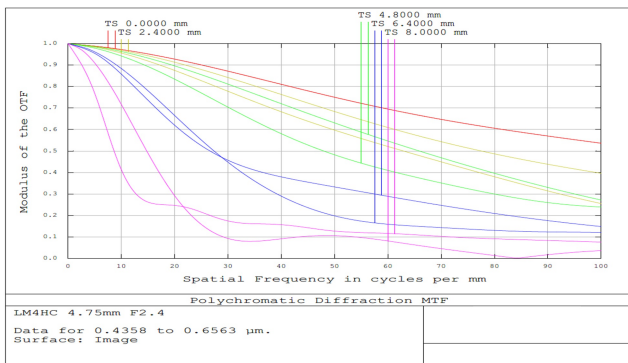

## Technical Information

#75-217, 4.7mm Focal Length Lens, 1" Sensor Format, Transmission Plot

#75-217, 4.7mm Focal Length Lens, 1" Sensor Format, Relative Illumination Plot

#75-217, 4.7mm Focal Length Lens, 1" Sensor Format, MTF Plot