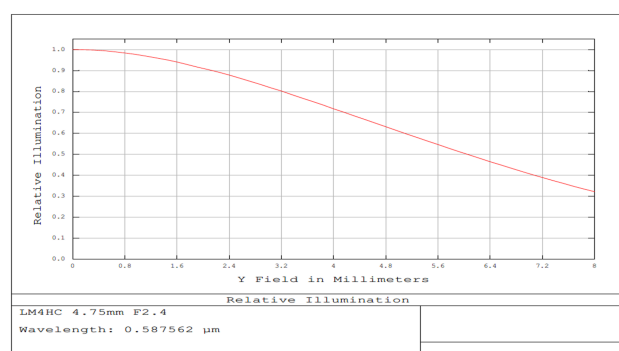

## Technical Information

#75-217, 4.7mm Focal Length Lens, 1" Sensor Format, Transmission Plot

#75-217, 4.7mm Focal Length Lens, 1" Sensor Format, Relative Illumination Plot

#75-217, 4.7mm Focal Length Lens, 1" Sensor Format, MTF Plot