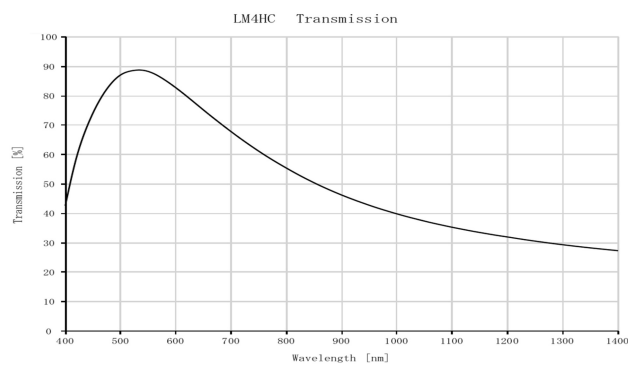

## Technical Information

#75-217, 4.7mm Focal Length Lens, 1" Sensor Format, Transmission Plot

#75-217, 4.7mm Focal Length Lens, 1" Sensor Format, Relative Illumination Plot

#75-217, 4.7mm Focal Length Lens, 1" Sensor Format, MTF Plot