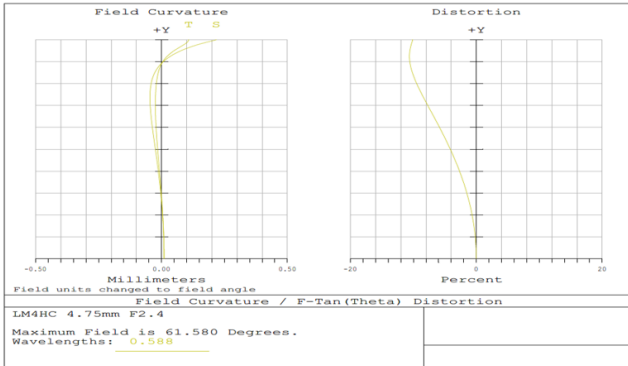

## Technical Information

#75-217, 4.7mm Focal Length Lens, 1" Sensor Format, Transmission Plot

#75-217, 4.7mm Focal Length Lens, 1" Sensor Format, Relative Illumination Plot

#75-217, 4.7mm Focal Length Lens, 1" Sensor Format, MTF Plot