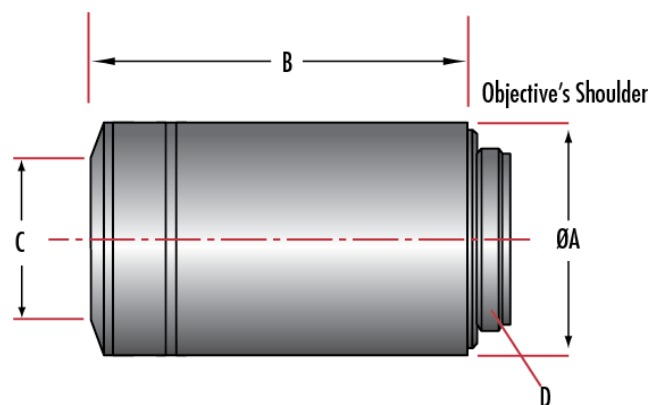

Physical & Mechanical Properties

Field of View (mm):

0.625

Length excluding Threads (mm):

59.61

Maximum Diameter (mm):

33.5

Weight (g):

220

Optical Properties

Compatible Cover Glass Thickness (mm):

0.17

Horizontal Field of View, 1/2" Sensor:

0.16

Horizontal Field of View, 2/3" Sensor:

0.22

Magnification:

40X

Numerical Aperture NA:

1.30

Working Distance (mm):

0.24

Field Number (mm):

25

Parfocal Length (mm):

60.06

Immersion Liquid:

Oil

Sensor

Maximum Sensor Format:

2/3"

Threading & Mounting

Mounting Threads:

M25 x 0.75

Regulatory Compliance

Certificate of Conformance:

[View](#)

Product Details

- Provide High Contrast Fluorescence Observation
- Ideal for Multiple Microscopy Techniques
- High Transmission from UV to the IR

Nikon CFI Plan Fluor Objectives feature high transmission from the ultraviolet to the infrared, along with exceptional flatness across the entire field of view. These objectives are ideal multipurpose objectives for a variety of microscopy techniques, including brightfield, fluorescence, polarizing, or DIC microscopy. These microscope objectives are suitable for high contrast fluorescence observation or for applications including photomicrography. Nikon CFI Plan Fluor Objectives have M25 x 0.75 mounting threads. The objectives are available in magnifications from 4X up to 60X.

Technical Information

Dimensions (mm)								
Stock No.	Nikon Model Number	Immersion Liquid	Magnification	Parfocal Length	A	B	C	D
#75-343	MRH01401	Oil	40X	60.06	33.5	59.61	8.3	M25 x 0.75
#75-344	MRH01902	Oil	100X	60.06	30.0	59.71	6.1	M25 x 0.75
#88-378	MRH00045	N/A	4X	60.06	30.0	42.7	16.5	M25 x 0.75
#88-379	MRH00105	N/A	10X	60.06	30.0	42.4	18.0	M25 x 0.75