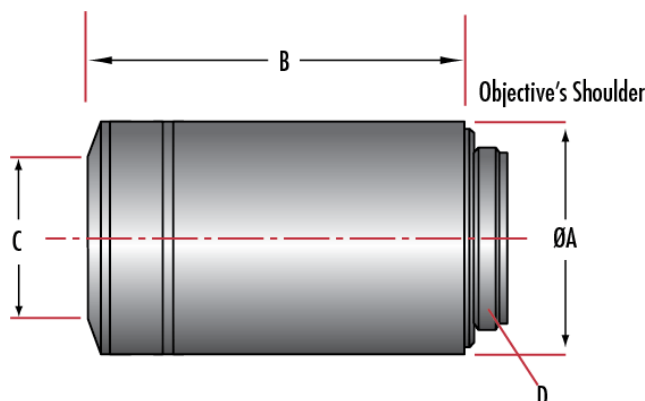

Physical & Mechanical Properties

0.63	Field of View (mm):
59.20	Length excluding Threads (mm):
30	Maximum Diameter (mm):
242.00	Weight (g):

Optical Properties

0.17	Compatible Cover Glass Thickness (mm):
0.16mm	Horizontal Field of View, 1/2" Sensor:
0.22mm	Horizontal Field of View, 2/3" Sensor:
40X	Magnification:
0.75	Numerical Aperture NA:
0.66	Working Distance (mm):
25.2	Field Number (mm):
59.86	Parfocal Length (mm):
N/A	Immersion Liquid:

Sensor

2/3"	Maximum Sensor Format:

Threading & Mounting

M25 x 0.75	Mounting Threads:

Regulatory Compliance

Exempt	RoHS 2015:
View	Certificate of Conformance:
Contains SVHC(s)	Reach 235:

Product Details

- Provide High Contrast Fluorescence Observation
- Ideal for Multiple Microscopy Techniques
- High Transmission from UV to the IR

Nikon CFI Plan Fluor Objectives feature high transmission from the ultraviolet to the infrared, along with exceptional flatness across the entire field of view. These objectives are ideal multipurpose objectives for a variety of microscopy techniques, including brightfield, fluorescence, polarizing, or DIC microscopy. These microscope objectives are suitable for high contrast fluorescence observation or for applications including photomicrography. Nikon CFI Plan Fluor Objectives have M25 x 0.75 mounting threads. The objectives are available in magnifications from 4X up to 60X.

Technical Information

Dimensions (mm)								
Stock No.	Nikon Model Number	Immersion Liquid	Magnification	Parfocal Length	A	B	C	D