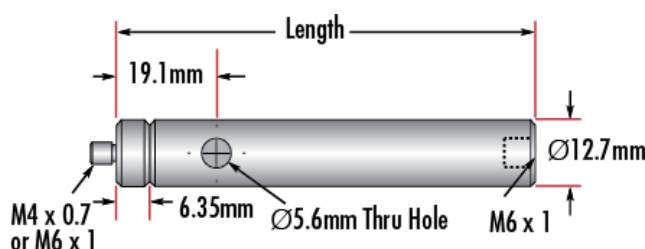

Product Downloads

General

Metric Type:

Note:
Adapter #58-985 is included. Additional [thread adapters](#) available separately.

Physical & Mechanical Properties

Length (inches):
2.0

Length (mm):
50.80

0.5 Diameter (inches):

12.70 Diameter (mm):

Threading & Mounting

M6 x 1.0 Male Thread:

Regulatory Compliance

Compliant RoHS 2015:

View Certificate of Conformance:

Compliant Reach 242:

Product Details

- Male M4 x 0.7 or M6 x 1.0 Stud, Female M6 x 1.0 Base
- Posts Include Interchangeable Male Stud and Removable Base S.H.S.S.
- Available in Variety of Lengths
- [English Versions Also Available](#)

TECHSPEC® Metric Stainless Steel Mounting Posts include a 6.35mm long male thread stud adapter that is easily interchangeable with other adapters to ensure compatibility between these posts and any optical mount. Removing the included adapter reveals female M4 threads on the post. Each optical post also has a thru-hole to allow an Allen wrench or other tool to rotate the post easily. Thread values are laser engraved on each post for quick identification and integration. TECHSPEC Metric Stainless Steel Mounting Posts are offered in a variety of lengths. [English versions are also available for purchase.](#)

Technical Information

| #68-231 | | |
|-----------|----------------------------|-----|
| Stock No. | Description | Qty |
| #58-950 | Steel Post, 25.4mm Length | 1 |
| #58-951 | Steel Post, 38.1mm Length | 1 |
| #58-952 | Steel Post, 50.8mm Length | 2 |
| #58-954 | Steel Post, 76.2mm Length | 2 |
| #58-955 | Steel Post, 101.6mm Length | 2 |
| #58-956 | Steel Post, 152.4mm Length | 1 |
| #58-957 | Steel Post, 203.2mm Length | 1 |