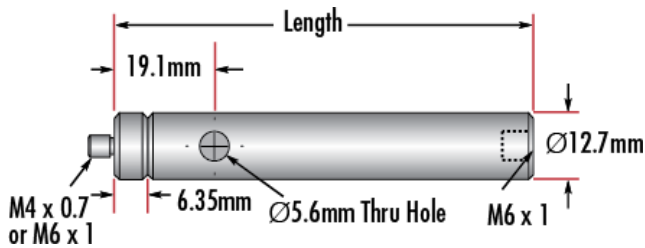

12.70   **Diameter (mm):**

0.5   **Diameter (inches):**

Threading & Mounting

Male Thread:
M4 x 0.7

Regulatory Compliance

RoHS 2015:
[Compliant](#)

Certificate of Conformance:
[View](#)

REACH 241:
[Compliant](#)

Product Details

- Male M4 x 0.7 or M6 x 1.0 Stud, Female M6 x 1.0 Base
- Posts Include Interchangeable Male Stud and Removable Base S.H.S.S.
- Available in Variety of Lengths
- [English Versions Also Available](#)

TECHSPEC® Metric Stainless Steel Mounting Posts include a 6.35mm long male thread stud adapter that is easily interchangeable with other adapters to ensure compatibility between these posts and any optical mount. Removing the included adapter reveals female M4 threads on the post. Each optical post also has a thru-hole to allow an Allen wrench or other tool to rotate the post easily. Thread values are laser engraved on each post for quick identification and integration. TECHSPEC Metric Stainless Steel Mounting Posts are offered in a variety of lengths. [English versions are also available for purchase.](#)

Technical Information

#68-231

Stock No.	Description	Qty
#58-950	Steel Post, 25.4mm Length	1
#58-951	Steel Post, 38.1mm Length	1
#58-952	Steel Post, 50.8mm Length	2
#58-954	Steel Post, 76.2mm Length	2
#58-955	Steel Post, 101.6mm Length	2
#58-956	Steel Post, 152.4mm Length	1
#58-957	Steel Post, 203.2mm Length	1

#68-232

Stock No.	Description	Qty
#59-757	Steel Post, 25.4mm Length	1
#59-758	Steel Post, 38.1mm Length	1
#59-759	Steel Post, 50.8mm Length	2
#59-761	Steel Post, 76.2mm Length	2
#59-762	Steel Post, 101.6mm Length	2
#59-763	Steel Post, 152.4mm Length	1
#59-764	Steel Post, 203.2mm Length	1