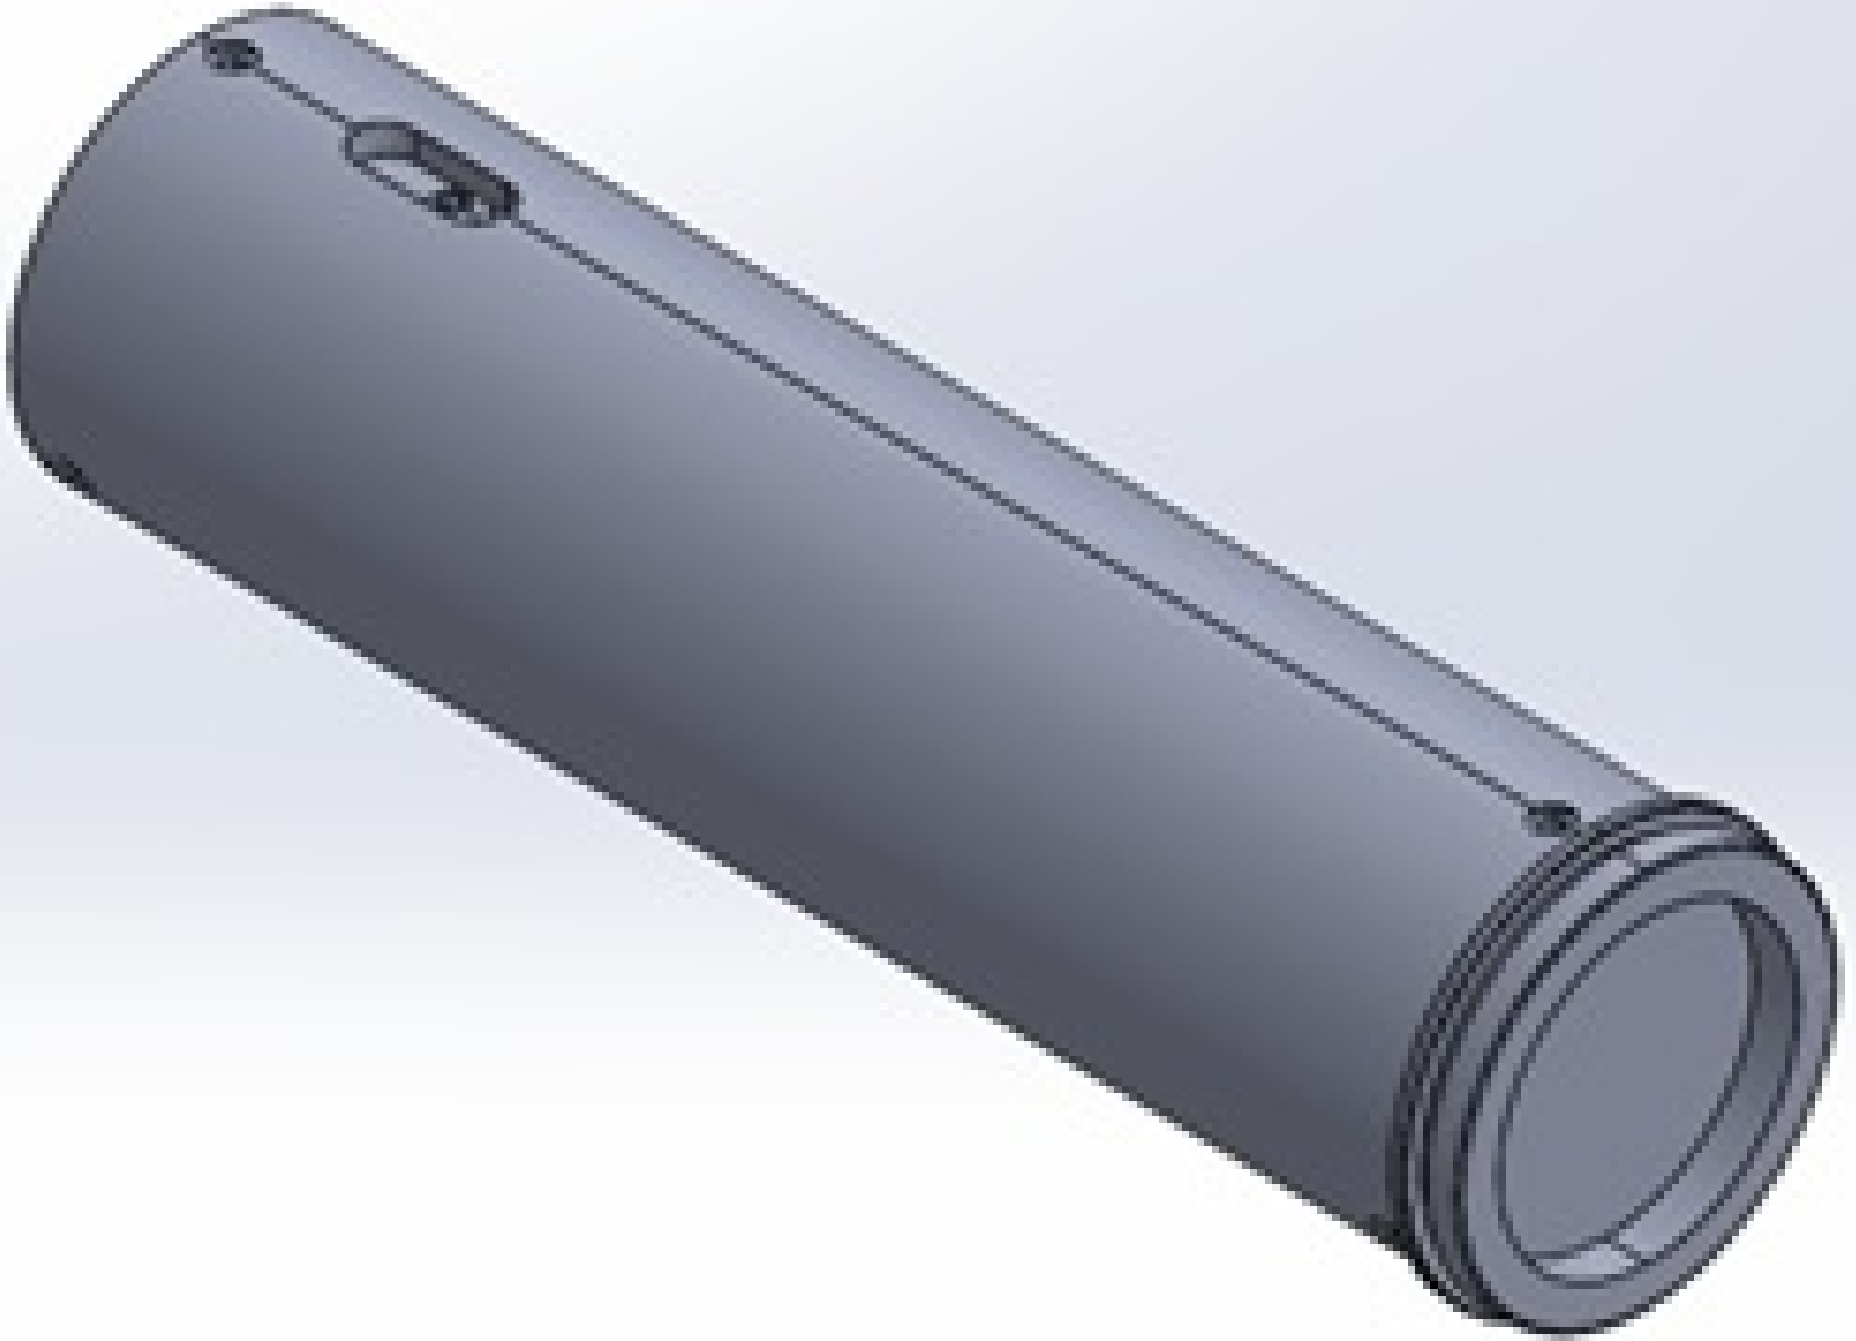

[See all 66 Products in Family](#)

3.0X Mini-Camera Tube

Stock **#89-877** [CONTACT US](#)

S\$1,273⁰⁰

ADD TO CART

Volume Pricing

Qty 1+	S\$1,273.00 each
Need More?	Request Quote

Product Downloads

General

Camera Tube (One Required)

Note:

Modular High Magnification Zoom Lens

Type:

3.0X Mini-Camera Tube

Title:

Optical Properties

7X and 12.5X High Precision Zoom Lenses are modular lens systems that consist of a camera mount, camera tube, core module, lower function module, and lower lens. Added versatility is achieved by swapping out modules to change magnification, field of view, or the optical pathway. 7X and 12.5X High Precision Zoom Lenses are compatible with M26 x 36 TPI Mitutoyo-style objectives and with camera sensor coverages and mounts ranging from C-Mount to F-Mount and to 35mm DSLR cameras. 50/50 and 90° cubes are available to introduce right angle turns or to support multiple imaging paths. A motor controller for multi-axis zoom and focus functionality is also available and can be connected to USB, Ethernet, or RS-232/422/285 ports.