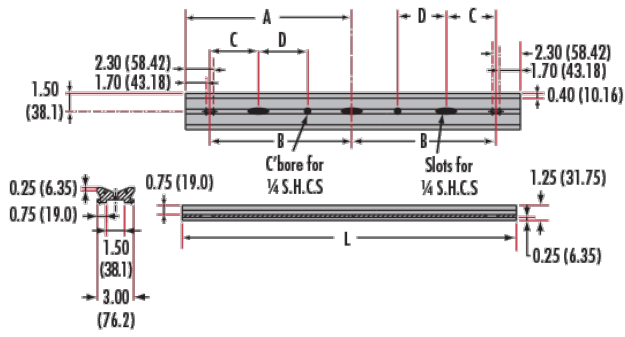

[View](#)

REACH 241:

Compliant

Product Details

- Wide Range of Carrier Length and Mounting Hole Options Available
- Low Profile Design with Smooth Movement
- Increased Stability and <1mrad Straight Line Accuracy

Dovetail Optical Rail Systems are designed for easy and stable installation and positioning of various optical components along the same axis. The rails feature slotted holes that allow them to be fixed to standard 1/4-20 TPI and M6 breadboards or optical tables. Carriers are available with different lengths and hole patterns to meet various mounting needs including options that are directly compatible with our [TECHSPEC® Manual Stages](#) for precision alignment. Carriers utilize a unique two-piece design to prevent the locking screws from contacting the rail and to allow easy attachment and removal. All Dovetail Optical Rail System parts are constructed of black anodized aluminum to minimize stray reflections or glare.

Note: Rails and carriers are sold separately.

Technical Information

Side Profile of Rail System

Large Carrier #55-340

Small Carrier #54-403

Medium Carrier #55-339

Large Carrier #55-404

Medium Carrier #55-341

Common Side Profile

Stock No.	L	A	B	C	D	# Slots	# Cbores
#54-401	12	6	4	—	—	3	—
#54-402	36	18	16	4	6	5	2

Dovetail Optical Rail

Units: inches