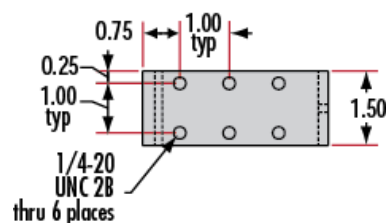

Dovetail Optical Rail Systems are designed for easy and stable installation and positioning of various optical components along the same axis. The rails feature slotted holes that allow them to be fixed to standard 1/4-20 TPI and M6 breadboards or optical tables. Carriers are available with different lengths and hole patterns to meet various mounting needs including options that are directly compatible with our [TECHSPEC® Manual Stages](#) for precision alignment. Carriers utilize a unique two-piece design to prevent the locking screws from contacting the rail and to allow easy attachment and removal. All Dovetail Optical Rail System parts are constructed of black anodized aluminum to minimize stray reflections or glare.

Note: Rails and carriers are sold separately.

Technical Information

Side Profile of Rail System

Large Carrier #55-340

Small Carrier #54-403

Medium Carrier #55-339

Large Carrier #55-404

Medium Carrier #55-341

Common Side Profile

Stock No.	L	A	B	C	D	# Slots	# Cbores
#54-401	12	6	4	—	—	3	—
#54-402	36	18	16	4	6	5	2

Dovetail Optical Rail

Units: inches