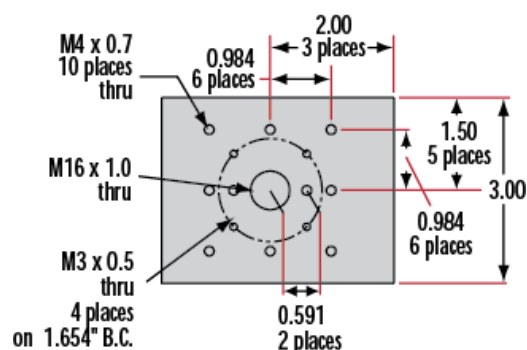

[View](#)

REACH 241:

Compliant

Product Details

- Wide Range of Carrier Length and Mounting Hole Options Available
- Low Profile Design with Smooth Movement
- Increased Stability and <1mrad Straight Line Accuracy

Dovetail Optical Rail Systems are designed for easy and stable installation and positioning of various optical components along the same axis. The rails feature slotted holes that allow them to be fixed to standard 1/4-20 TPI and M6 breadboards or optical tables. Carriers are available with different lengths and hole patterns to meet various mounting needs including options that are directly compatible with our [TECHSPEC® Manual Stages](#) for precision alignment. Carriers utilize a unique two-piece design to prevent the locking screws from contacting the rail and to allow easy attachment and removal. All Dovetail Optical Rail System parts are constructed of black anodized aluminum to minimize stray reflections or glare.

Note: Rails and carriers are sold separately.

Technical Information

Side Profile of Rail System

Large Carrier #55-340

Small Carrier #54-403

Medium Carrier #55-339

Large Carrier #55-404

Medium Carrier #55-341