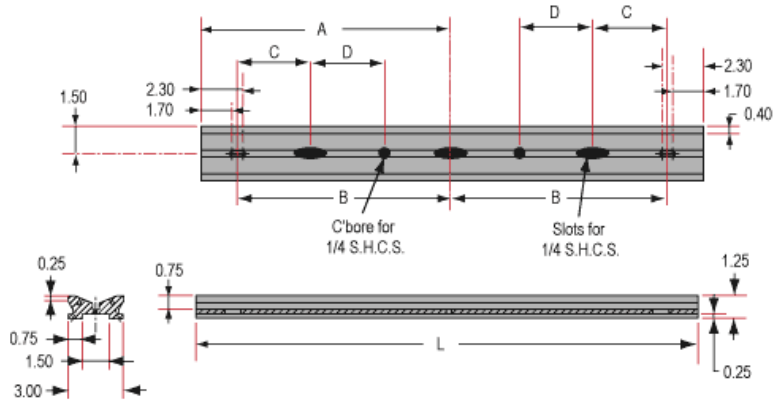

[View](#)

REACH 241:

Compliant

Product Details

- Wide Range of Carrier Length and Mounting Hole Options Available
- Low Profile Design with Smooth Movement
- Increased Stability and <1mrad Straight Line Accuracy

Dovetail Optical Rail Systems are designed for easy and stable installation and positioning of various optical components along the same axis. The rails feature slotted holes that allow them to be fixed to standard 1/4-20 TPI and M6 breadboards or optical tables. Carriers are available with different lengths and hole patterns to meet various mounting needs including options that are directly compatible with our [TECHSPEC® Manual Stages](#) for precision alignment. Carriers utilize a unique two-piece design to prevent the locking screws from contacting the rail and to allow easy attachment and removal. All Dovetail Optical Rail System parts are constructed of black anodized aluminum to minimize stray reflections or glare.

Note: Rails and carriers are sold separately.

Technical Information

Side Profile of Rail System

Large Carrier #55-340

Small Carrier #54-403

Medium Carrier #55-339

Large Carrier #55-404

Medium Carrier #55-341

Common Side Profile

Stock No.	L	A	B	C	D	# Slots	# Cbores
#54-401	12	6	4	—	—	3	—
#54-402	36	18	16	4	6	5	2

Dovetail Optical Rail

Units: inches