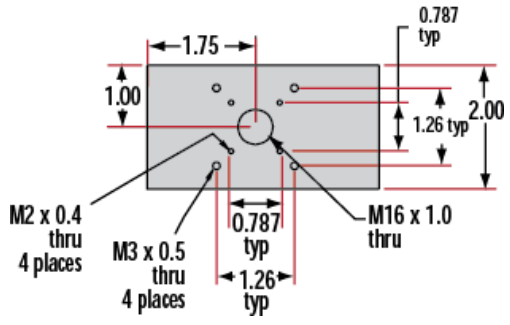

[View](#)

REACH 241:

Compliant

Product Details

- Wide Range of Carrier Length and Mounting Hole Options Available
- Low Profile Design with Smooth Movement
- Increased Stability and <1mrad Straight Line Accuracy

Dovetail Optical Rail Systems are designed for easy and stable installation and positioning of various optical components along the same axis. The rails feature slotted holes that allow them to be fixed to standard 1/4-20 TPI and M6 breadboards or optical tables. Carriers are available with different lengths and hole patterns to meet various mounting needs including options that are directly compatible with our [TECHSPEC® Manual Stages](#) for precision alignment. Carriers utilize a unique two-piece design to prevent the locking screws from contacting the rail and to allow easy attachment and removal. All Dovetail Optical Rail System parts are constructed of black anodized aluminum to minimize stray reflections or glare.

Note: Rails and carriers are sold separately.

Technical Information

Side Profile of Rail System

Large Carrier #55-340

Small Carrier #54-403

Medium Carrier #55-339

Large Carrier #55-404

Medium Carrier #55-341

Common Side Profile

Stock No.	L	A	B	C	D	# Slots	# Cbores
#54-401	12	6	4	—	—	3	—
#54-402	36	18	16	4	6	5	2

Dovetail Optical Rail

Units: inches