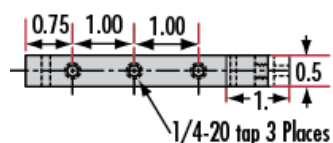

Dovetail Optical Rail Systems are designed for easy and stable installation and positioning of various optical components along the same axis. The rails feature slotted holes that allow them to be fixed to standard 1/4-20 TPI and M6 breadboards or optical tables. Carriers are available with different lengths and hole patterns to meet various mounting needs including options that are directly compatible with our [TECHSPEC® Manual Stages](#) for precision alignment. Carriers utilize a unique two-piece design to prevent the locking screws from contacting the rail and to allow easy attachment and removal. All Dovetail Optical Rail System parts are constructed of black anodized aluminum to minimize stray reflections or glare.

Note: Rails and carriers are sold separately.

Technical Information

Side Profile of Rail System

Large Carrier #55-340

Small Carrier #54-403

Medium Carrier #55-339

Large Carrier #55-404

Medium Carrier #55-341

Common Side Profile

Stock No.	L	A	B	C	D	# Slots	# Cbores
#54-401	12	6	4	—	—	3	—
#54-402	36	18	16	4	6	5	2

Dovetail Optical Rail

Units: inches