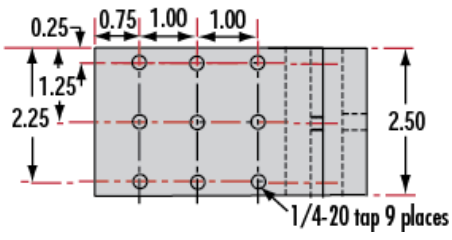

Dovetail Optical Rail Systems are designed for easy and stable installation and positioning of various optical components along the same axis. The rails feature slotted holes that allow them to be fixed to standard 1/4-20 TPI and M6 breadboards or optical tables. Carriers are available with different lengths and hole patterns to meet various mounting needs including options that are directly compatible with our [TECHSPEC® Manual Stages](#) for precision alignment. Carriers utilize a unique two-piece design to prevent the locking screws from contacting the rail and to allow easy attachment and removal. All Dovetail Optical Rail System parts are constructed of black anodized aluminum to minimize stray reflections or glare.

Note: Rails and carriers are sold separately.

Technical Information

Side Profile of Rail System

Large Carrier #55-340

Small Carrier #54-403

Medium Carrier #55-339

Large Carrier #55-404

Medium Carrier #55-341

Common Side Profile

Stock No.	L	A	B	C	D	# Slots	# Cbores
#54-401	12	6	4	—	—	3	—
#54-402	36	18	16	4	6	5	2

Dovetail Optical Rail

Units: inches