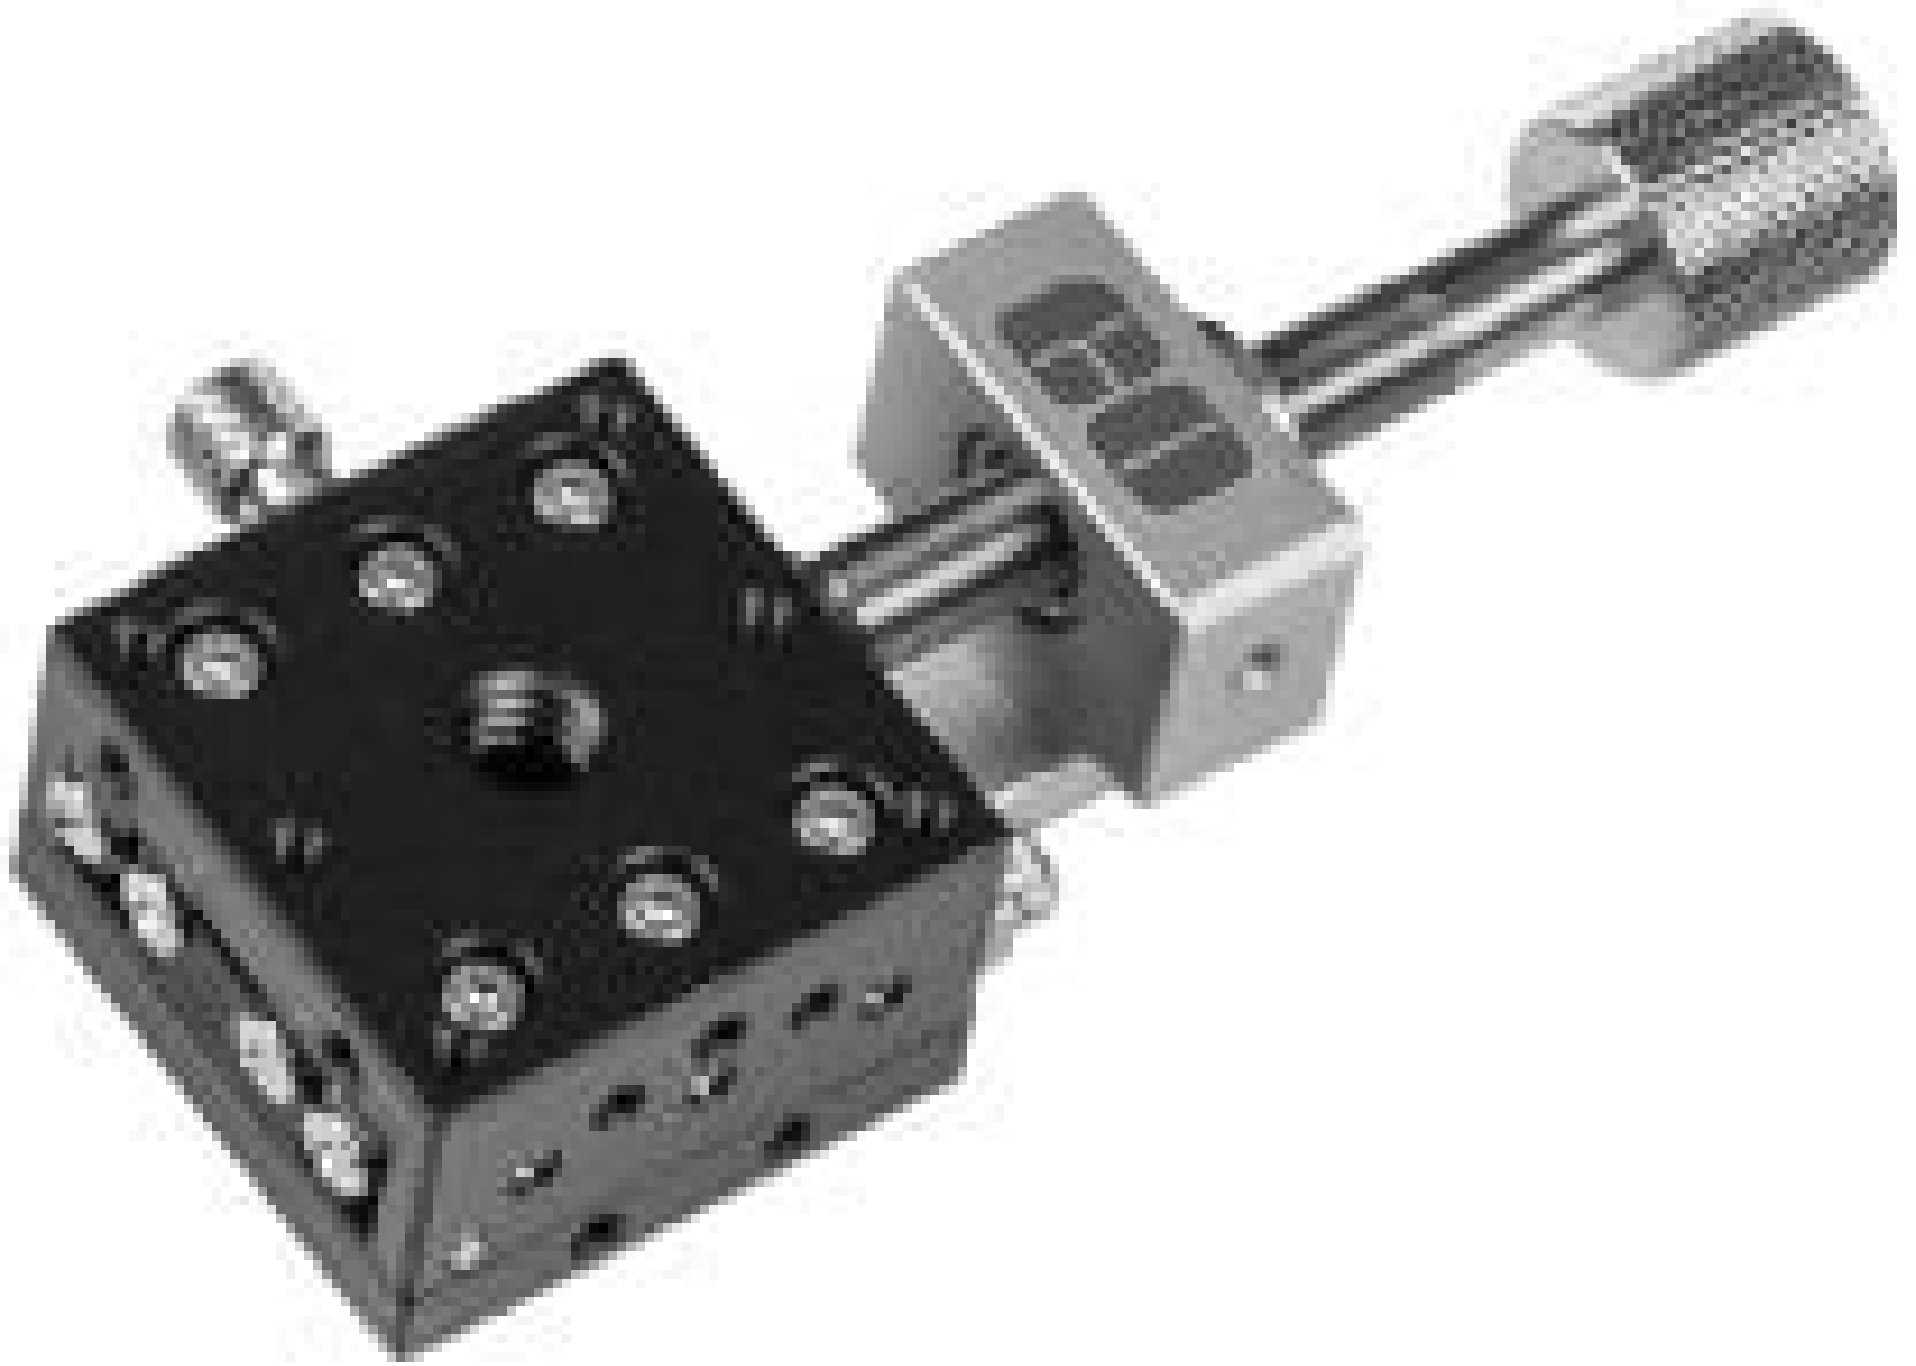

**TECHSPEC® 30mm, Center Drive, Standard Top, 0.5" Travel, Metric Stage**

30mm, Center Drive, Solid Top, 0.5" Travel Stage

Stock **#66-390** **5 In Stock**

⊖ 1 ⊕ **\$502<sup>00</sup>**

**ADD TO CART**

Volume Pricing

Crossed Roller Bearing **Guide System:**

**Drive Orientation:**

**30mm Standard-Top Stages - Center Drive**

**30mm Standard-Top Stages - Side Drive**

**40mm Standard-Top Stages - Center Drive**

**40mm Standard-Top Stages - Side Drive**

**70mm Standard-Top Stages - Center Drive**

**70mm Standard-Top Stages - Side Drive**

**125mm Standard-Top Stages - Center Drive**

**125mm Standard-Top Stages - Side Drive**