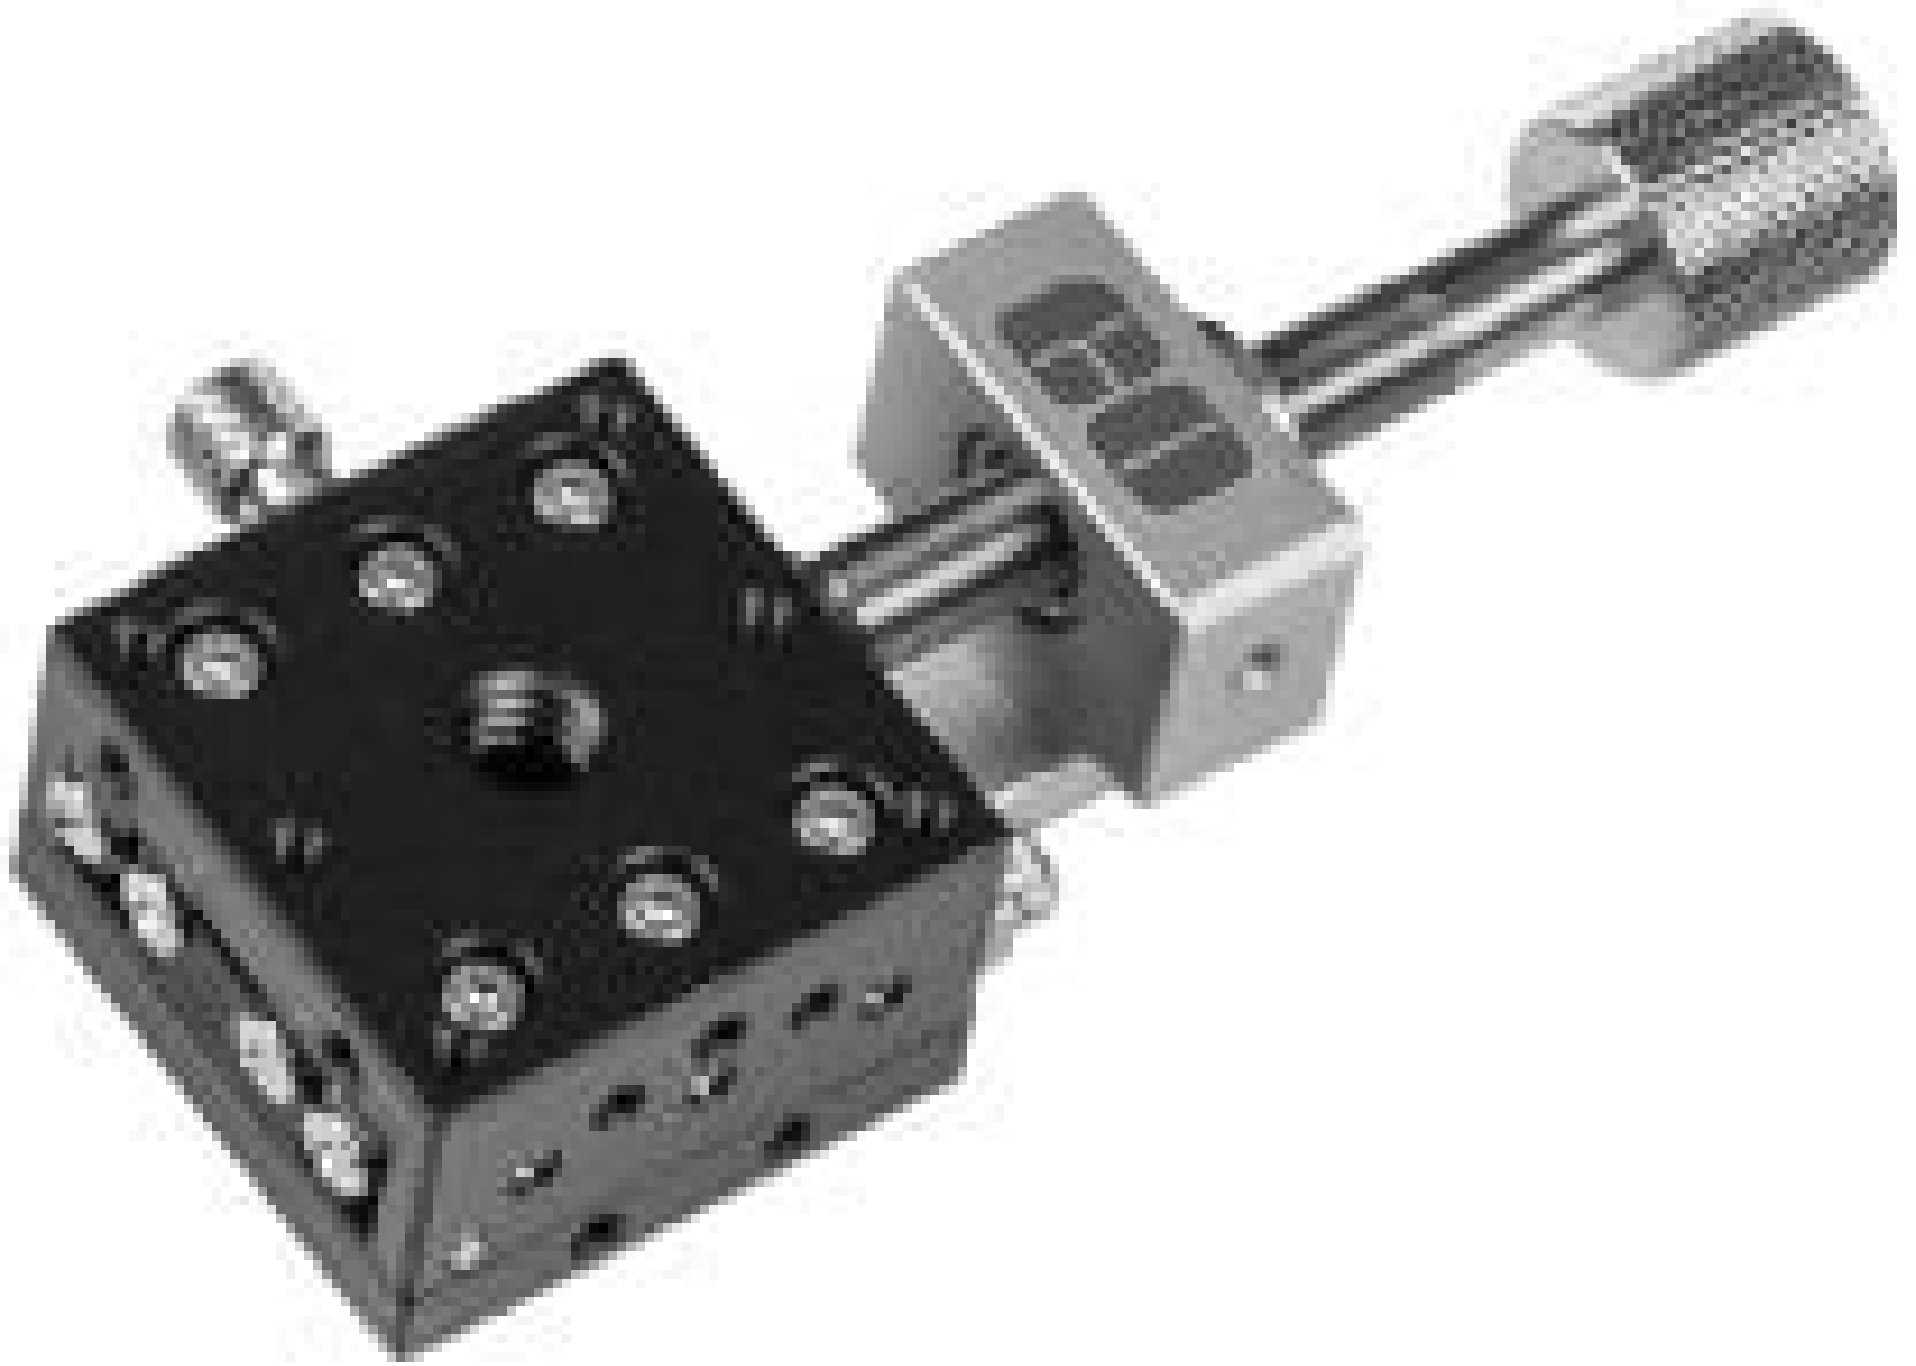

TECHSPEC® 30mm, Center Drive, Standard Top, 0.5" Travel, English Stage

30mm, Center Drive, Solid Top, 0.5" Travel Stage

Stock #66-386 **5 In Stock**

⊖ 1 ⊕ **\$502⁰⁰**

ADD TO CART

Volume Pricing

Qty 1-2	\$502.60 each
Qty 3+	\$439.60 each
Need More?	Request Quote

Product Downloads

General

English **Type:**

Physical & Mechanical Properties

Linear (X) **Type of Movement:**

Crossed Roller Bearing **Guide System:**

Drive Orientation:

30mm Standard-Top Stages - Center Drive

30mm Standard-Top Stages - Side Drive

40mm Standard-Top Stages - Center Drive

40mm Standard-Top Stages - Side Drive

70mm Standard-Top Stages - Center Drive

70mm Standard-Top Stages - Side Drive

125mm Standard-Top Stages - Center Drive

125mm Standard-Top Stages - Side Drive