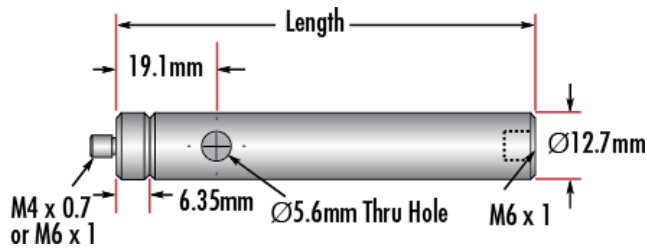

Note:
Adapter #58-984 is included. Additional [thread adapters](#) available separately.

Physical & Mechanical Properties

304.80 **Length (mm):**

12.0 **Length (inches):**

12.70 **Diameter (mm):**

0.5 **Diameter (inches):**

Threading & Mounting

Male Thread:
M4 x 0.7

Regulatory Compliance

RoHS 2015:
[Compliant](#)

Certificate of Conformance:
[View](#)

REACH 241:
[Compliant](#)

Product Details

- Male M4 x 0.7 or M6 x 1.0 Stud, Female M6 x 1.0 Base
- Posts Include Interchangeable Male Stud and Removable Base S.H.S.S.
- Available in Variety of Lengths
- [English Versions Also Available](#)

TECHSPEC® Metric Stainless Steel Mounting Posts include a 6.35mm long male thread stud adapter that is easily interchangeable with other adapters to ensure compatibility between these posts and any optical mount. Removing the included adapter reveals female M4 threads on the post. Each optical post also has a thru-hole to allow an Allen wrench or other tool to rotate the post easily. Thread values are laser engraved on each post for quick identification and integration. TECHSPEC Metric Stainless Steel Mounting Posts are offered in a variety of lengths. [English versions are also available for purchase.](#)

Technical Information

#68-231

Stock No.	Description	Qty
#58-950	Steel Post, 25.4mm Length	1
#58-951	Steel Post, 38.1mm Length	1
#58-952	Steel Post, 50.8mm Length	2
#58-954	Steel Post, 76.2mm Length	2
#58-955	Steel Post, 101.6mm Length	2
#58-956	Steel Post, 152.4mm Length	1
#58-957	Steel Post, 203.2mm Length	1