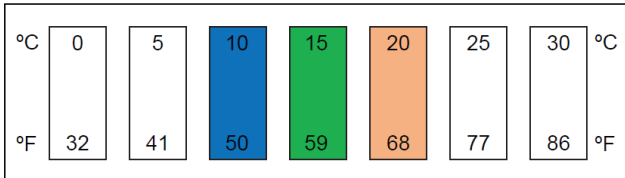

Regulatory Compliance

[Compliant](#)

RoHS 2015:

[View](#)

Certificate of Conformance:

[Compliant](#)

Reach 247:

Product Details

- Reversible Color Change Thermometers
- Instant Response and Continuous Readout
- 30 Celsius Degrees Ranges between 0 to 120°C

Liquid Crystal Thermometers are self-adhesive temperature indicators with instant response that provide a continuous readout of temperature. These thermometers are divided into 7 elements, each corresponding to a 5 Celsius degrees increment of their specified temperature range. Each element changes in sequence of orange to yellow (below specified temperature), green (at specified temperature), and blue (above specified temperature). Liquid Crystal Thermometers are available with 30 Celsius degrees temperature ranges between 0 to 120°C and are ideal for drying, curing, process control, or general temperature monitoring applications. These thermometers are reversible and will change color in opposite order (blue, green, yellow, orange) as temperature decreases.

Technical Information