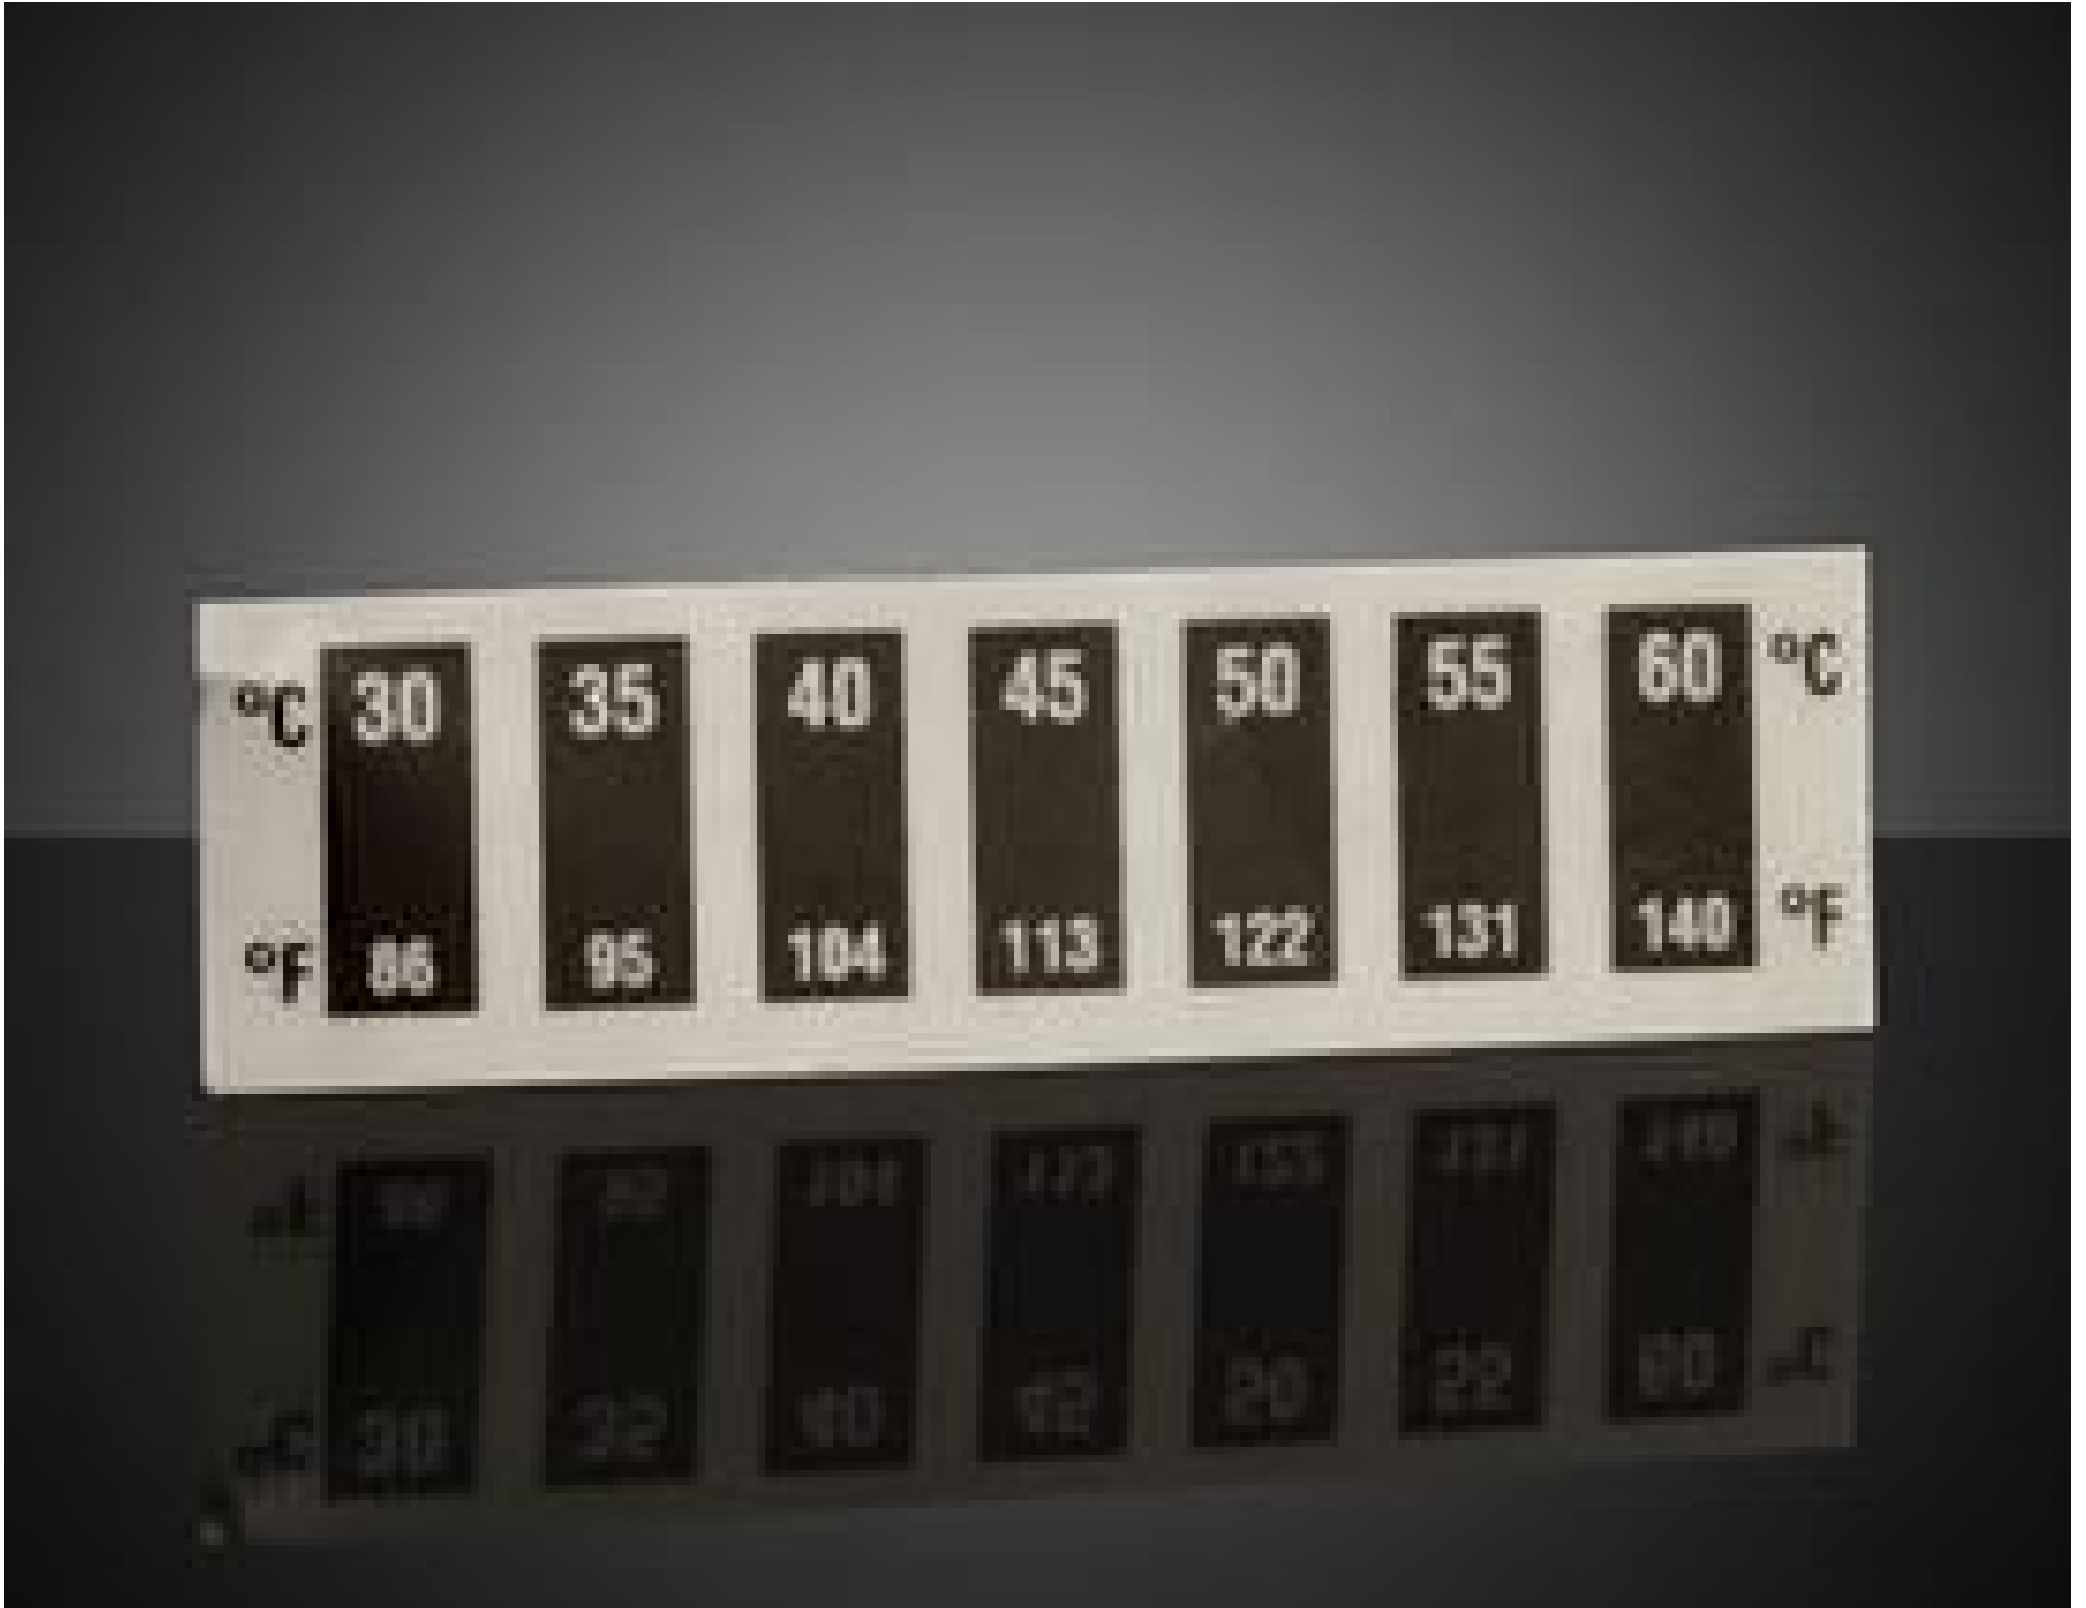

[See all 4 Products in Family](#)

30 - 60°C Temp Range, Liquid Crystal Thermometers (10/Pack)

30 - 60°C Temp Range, Liquid Crystal Thermometers (10/Pack)

Stock #16-784 [CONTACT US](#)

⊖ 1 ⊕ **\$35⁰⁰**

ADD TO CART

Volume Pricing

Qty 1-4	\$35.00 each
Qty 5-9	\$31.50 each
Need More?	Request Quote

Product Downloads

Physical & Mechanical Properties

Dimensions (mm):
12.5 x 45

Measurement Accuracy (°C):
±1 @ 30 - 59°C
±2 @ 60°C

Reach 247:

Product Details

- Reversible Color Change Thermometers
- Instant Response and Continuous Readout
- 30 Celsius Degrees Ranges between 0 to 120°C

Liquid Crystal Thermometers are self-adhesive temperature indicators with instant response that provide a continuous readout of temperature. These thermometers are divided into 7 elements, each corresponding to a 5 Celsius degrees increment of their specified temperature range. Each element changes in sequence of orange to yellow (below specified temperature), green (at specified temperature), and blue (above specified temperature). Liquid Crystal Thermometers are available with 30 Celsius degrees temperature ranges between 0 to 120°C and are ideal for drying, curing, process control, or general temperature monitoring applications. These thermometers are reversible and will change color in opposite order (blue, green, yellow, orange) as temperature decreases.

Technical Information

Liquid Crystal Thermometers are calibrated to turn green when the listed temperature is achieved. If green is not visible, the temperature will be midway between the elements that are blue and orange. Elements turn blue when they surpass their listed temperature and orange when they are just below their listed temperature.