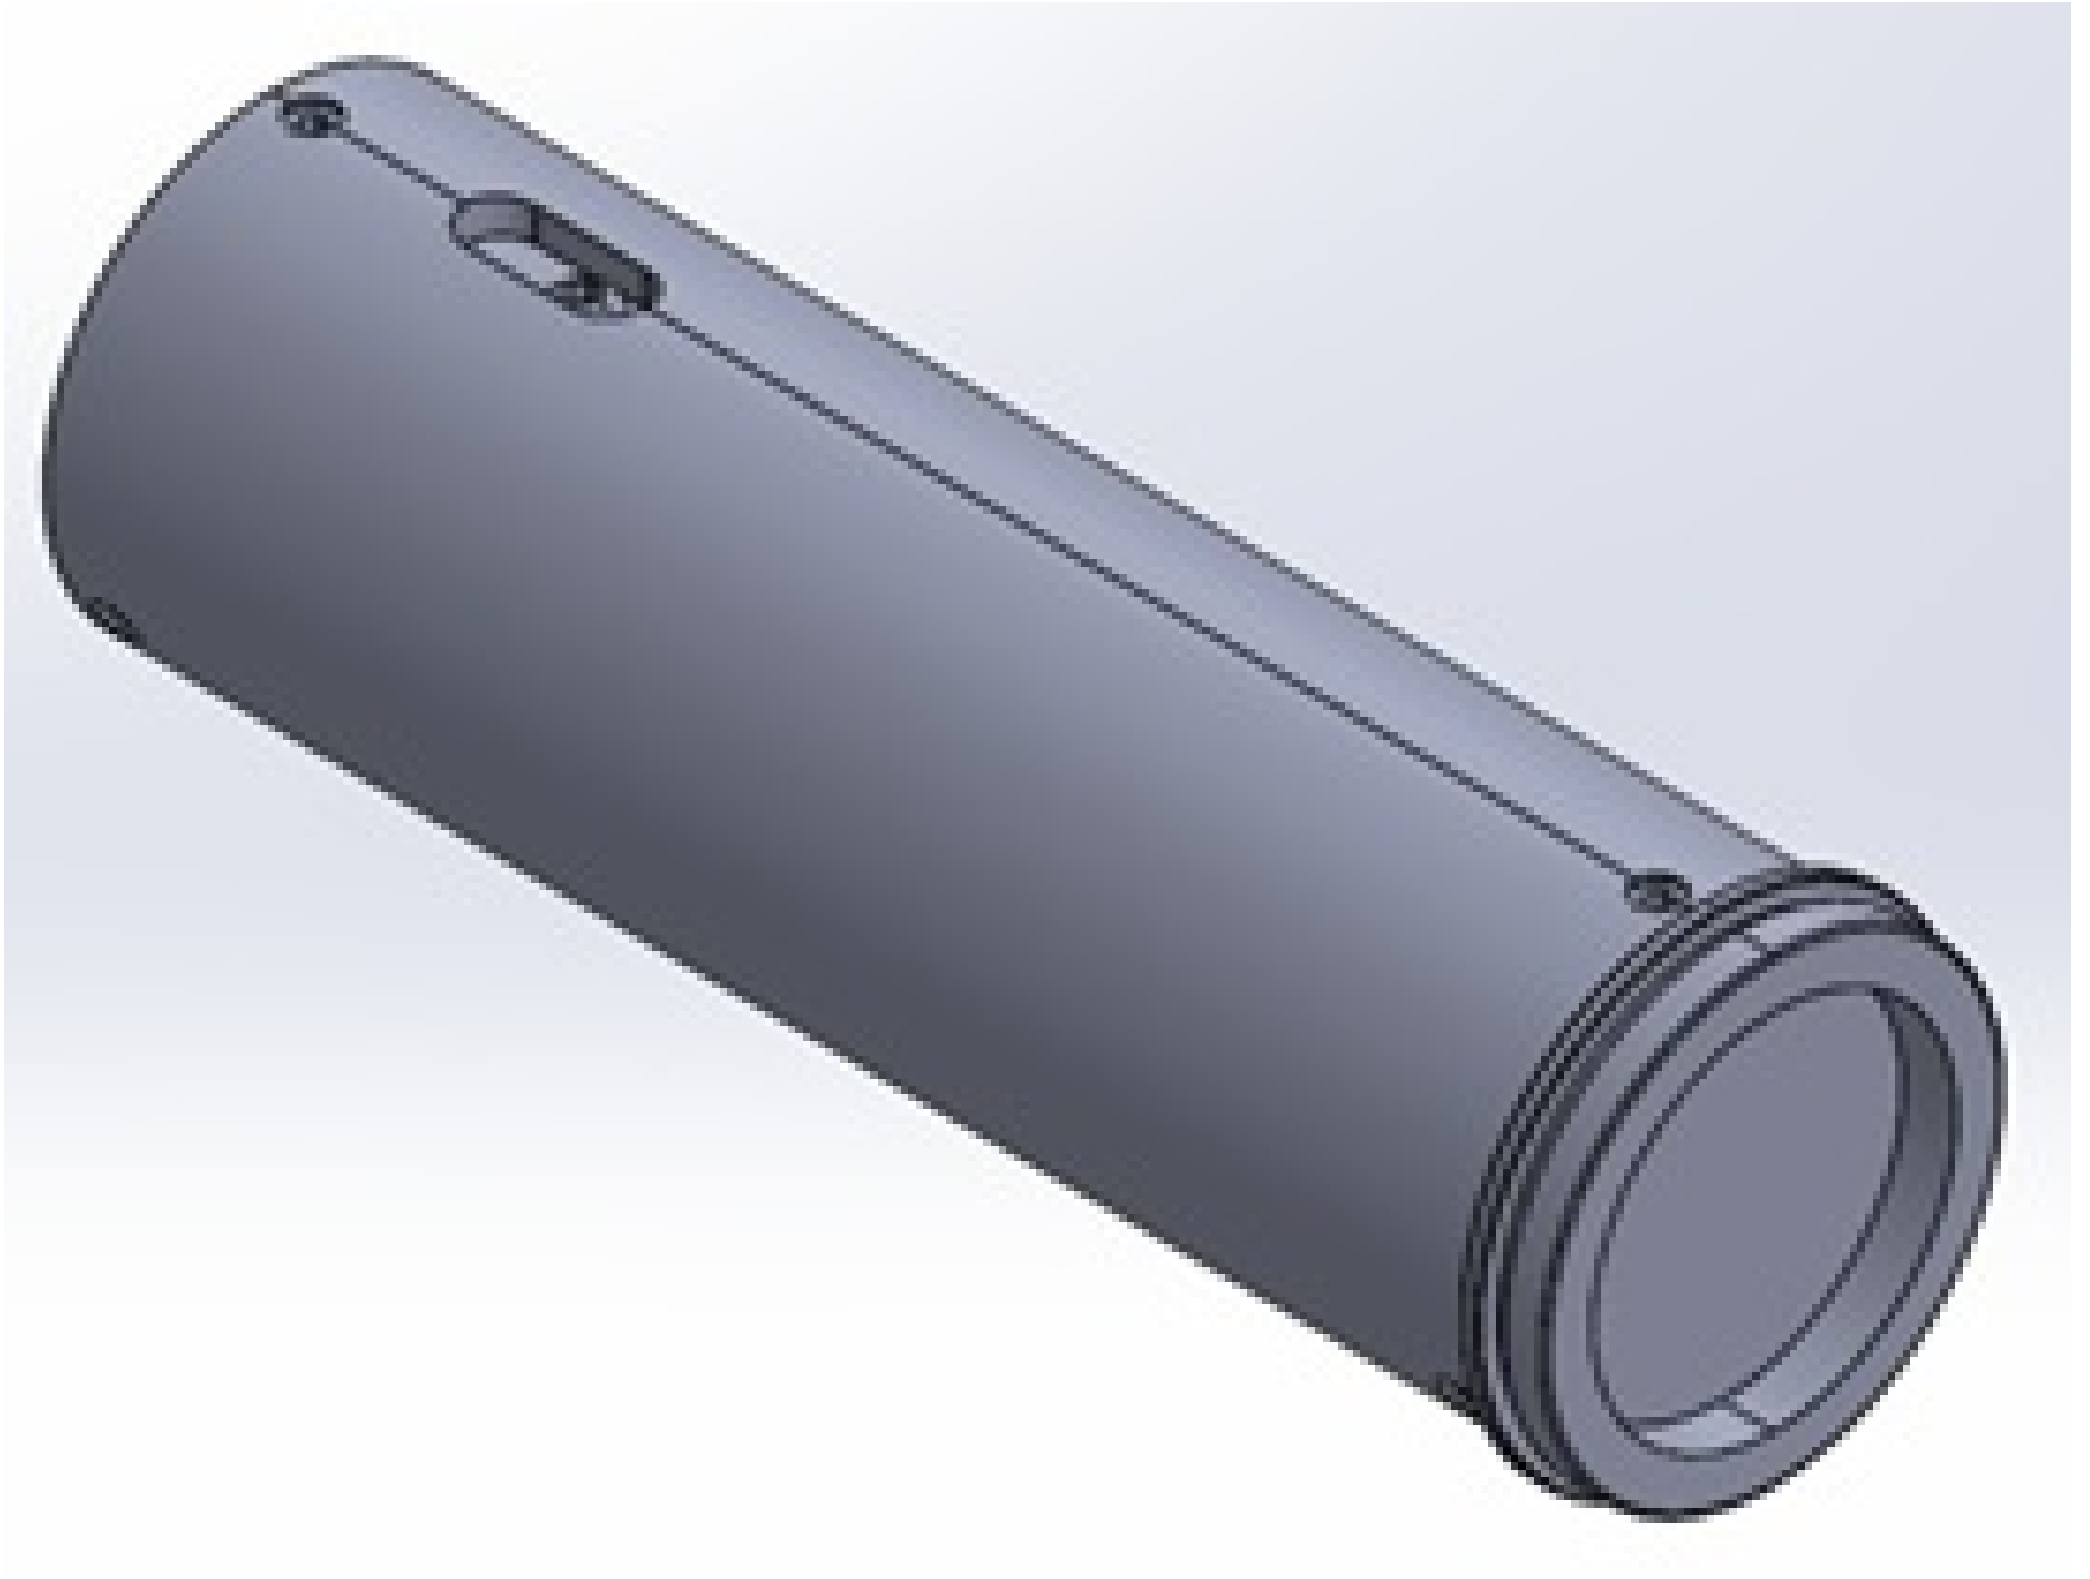

## 2.5X Mini-Camera Tube

Stock **#89-876** **1 In Stock**

S\$1,273<sup>00</sup>

**ADD TO CART**

### General

Camera Tube (One Required)

**Note:**

Modular High Magnification Zoom Lens

**Type:**

2.5X Mini-Camera Tube

**Title:**

7X and 12.5X High Precision Zoom Lenses are modular lens systems that consist of a camera mount, camera tube, core module, lower function module, and lower lens. Added versatility is achieved by swapping out modules to change magnification, field of view, or the optical pathway. 7X and 12.5X High Precision Zoom Lenses are compatible with M26 x 36 TPI Mitutoyo-style objectives and with camera sensor coverages and mounts ranging from C-Mount to F-Mount and to 35mm DSLR cameras. 50/50 and 90° cubes are available to introduce right angle turns or to support multiple imaging paths. A motor controller for multi-axis zoom and focus functionality is also available and can be connected to USB, Ethernet, or RS-232/422/285 ports.