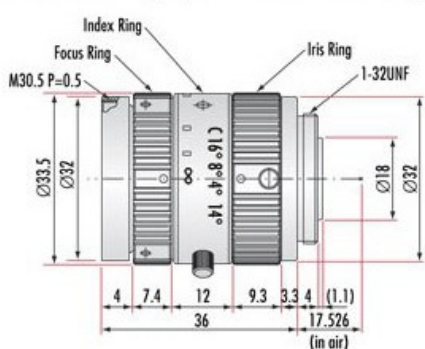

Sensor

2/3"	Maximum Sensor Format:
6.20	Pixel Size (µm):

Threading & Mounting

M30.5 x 0.50	Filter Thread:
C-Mount	Mount:

Regulatory Compliance

Exempt	RoHS 2015:
Contains SVHC(s)	Reach 224:
View	Certificate of Conformance:

Product Details

- Up to 2/3", C-Mount Lens
- Ideal for Machine Vision at an Economical Price
- 5mm to 75mm Focal Length

MegaPixel Fixed Focal Length Lenses are designed for high-resolution imaging. The lenses are ideal for machine vision applications with demanding space constraints. These lenses complement the resolution of many MegaPixel cameras with 1/2" or 2/3" formats. Low distortion and high resolution enable these economically priced lenses to produce sharp, high-contrast images compared to standard CCTV and compact lenses. MegaPixel Fixed Focal Length Lenses are available in focal lengths ranging from 5 to 75mm. Locking screws for the manual iris and focus allow these lenses to be used in high-vibration environments. Typical applications include [factory automation](#), inspection, and macro work.

Note: For #64-869 75mm FL Lens, remove focus limit screw to focus past 1.2m.

Technical Information

#56-789 25mm Megapixel Fixed Focal Length Lens

(Units in mm)