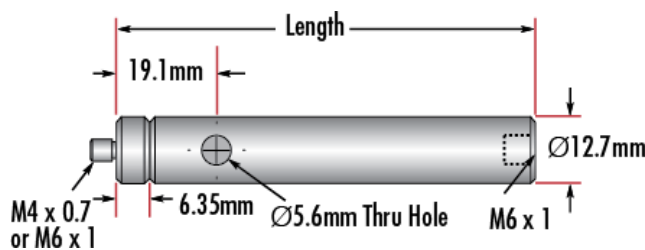

12.70 Diameter (mm):

0.5 Diameter (inches):

Threading & Mounting

M6 x 1.0 Male Thread:

Regulatory Compliance

Compliant RoHS 2015:

View Certificate of Conformance:

Compliant REACH 241:

Product Details

- Male M4 x 0.7 or M6 x 1.0 Stud, Female M6 x 1.0 Base
- Posts Include Interchangeable Male Stud and Removable Base S.H.S.S.
- Available in Variety of Lengths
- [English Versions Also Available](#)

TECHSPEC® Metric Stainless Steel Mounting Posts include a 6.35mm long male thread stud adapter that is easily interchangeable with other adapters to ensure compatibility between these posts and any optical mount. Removing the included adapter reveals female M4 threads on the post. Each optical post also has a thru-hole to allow an Allen wrench or other tool to rotate the post easily. Thread values are laser engraved on each post for quick identification and integration. TECHSPEC Metric Stainless Steel Mounting Posts are offered in a variety of lengths. [English versions are also available for purchase.](#)

Technical Information

#68-231		
Stock No.	Description	Qty
#58-950	Steel Post, 25.4mm Length	1
#58-951	Steel Post, 38.1mm Length	1
#58-952	Steel Post, 50.8mm Length	2
#58-954	Steel Post, 76.2mm Length	2
#58-955	Steel Post, 101.6mm Length	2
#58-956	Steel Post, 152.4mm Length	1
#58-957	Steel Post, 203.2mm Length	1

#68-232		
Stock No.	Description	Qty
#59-757	Steel Post, 25.4mm Length	1
#59-758	Steel Post, 38.1mm Length	1
#59-759	Steel Post, 50.8mm Length	2
#59-761	Steel Post, 76.2mm Length	2
#59-762	Steel Post, 101.6mm Length	2
#59-763	Steel Post, 152.4mm Length	1
#59-764	Steel Post, 203.2mm Length	1