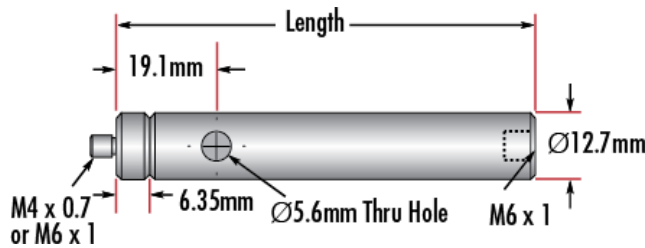

12.70   **Diameter (mm):**

0.5   **Diameter (inches):**

Threading & Mounting

M4 x 0.7   **Male Thread:**

Regulatory Compliance

[Compliant](#)   **RoHS 2015:**

[View](#)   **Certificate of Conformance:**

[Compliant](#)   **REACH 241:**

Product Details

- Male M4 x 0.7 or M6 x 1.0 Stud, Female M6 x 1.0 Base
- Posts Include Interchangeable Male Stud and Removable Base S.H.S.S.
- Available in Variety of Lengths
- [English Versions Also Available](#)

TECHSPEC® Metric Stainless Steel Mounting Posts include a 6.35mm long male thread stud adapter that is easily interchangeable with other adapters to ensure compatibility between these posts and any optical mount. Removing the included adapter reveals female M4 threads on the post. Each optical post also has a thru-hole to allow an Allen wrench or other tool to rotate the post easily. Thread values are laser engraved on each post for quick identification and integration. TECHSPEC Metric Stainless Steel Mounting Posts are offered in a variety of lengths. [English versions are also available for purchase.](#)

Technical Information

#68-231

Stock No.	Description	Qty
#58-950	Steel Post, 25.4mm Length	1
#58-951	Steel Post, 38.1mm Length	1
#58-952	Steel Post, 50.8mm Length	2
#58-954	Steel Post, 76.2mm Length	2
#58-955	Steel Post, 101.6mm Length	2
#58-956	Steel Post, 152.4mm Length	1
#58-957	Steel Post, 203.2mm Length	1

#68-232

Stock No.	Description	Qty
#59-757	Steel Post, 25.4mm Length	1
#59-758	Steel Post, 38.1mm Length	1
#59-759	Steel Post, 50.8mm Length	2
#59-761	Steel Post, 76.2mm Length	2
#59-762	Steel Post, 101.6mm Length	2
#59-763	Steel Post, 152.4mm Length	1
#59-764	Steel Post, 203.2mm Length	1