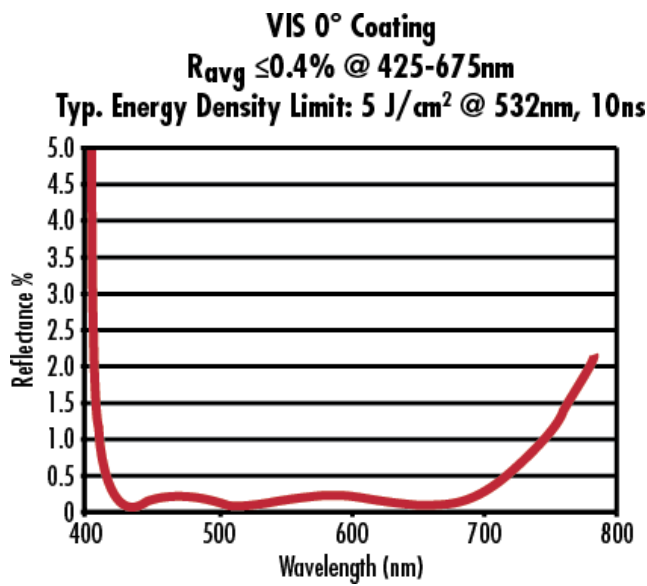

Optical Properties

Coating:
VIS 0° (425-675nm)

Coating Specification:
 $R_{avg} \leq 0.4\%$ @ 425 - 675nm

Wavelength Range (nm):
425 - 675

Regulatory Compliance

Certificate of Conformance:
[View](#)

Product Details

- Kits Available for 12.5mm and 25mm Diameter Lenses
- MgF₂, VIS 0°, and VIS-NIR Coating Options
- Compatible with [Tube](#) and [Optical Cage System](#) Mechanics
- Note: Potential change of packaging

TECHSPEC® Achromatic Lens Kits contain our highest quality optics with various effective focal lengths to fit our optics mounts. All lenses feature an Anti-Reflection coating. For complete specifications on each lens within each kit, please refer to the table in the Technical Information tab.

Note: Due to supply chain issues, our kits may be delivered with an alternative packaging solution in place of a wooden box. For any questions, please contact kits@edmundoptics.com.

Technical Information

Lens Specifications			Coating Options		
Effective Focal Length EFL	Back Focal Length BFL	f/#	MgF₂ Coating	VIS 0° Coating	VIS-NIR Coating
14mm	9.92mm	1.1	#45-209	#47-660	#49-321
20mm	16.45mm	1.6	#32-309	#47-661	#49-322
25mm	21.47mm	2.0	#32-311	#47-662	#49-323
30mm	26.12mm	2.4	#32-313	#47-663	#49-324
35mm	32.5mm	2.8	#45-210	#47-664	#49-325
40mm	37.54mm	3.2	#32-315	#47-665	#49-326
45mm	42.52mm	3.6	#45-136	#47-666	#49-327
50mm	47.61mm	4.0	#32-317	#47-667	#49-328
60mm	57.59mm	4.8	#45-137	#47-668	#49-329
75mm	72.35mm	6.0	#32-882	#47-669	#49-330
80mm	78.40mm	6.4	#45-409	#47-670	#49-331
90mm	88.47mm	7.2	#45-410	#47-671	#49-332
100mm	97.92mm	8.0	#45-265	#47-672	#49-333

Lens Specifications			Coating Options		
Effective Focal Length EFL	Back Focal length BFL	f/#	MgF₂ Coating	VIS 0° Coating	VIS-NIR Coating
30.0mm	22.23mm	1.2	#45-211	#47-633	#49-352
35.0mm	27.55mm	1.4	#32-319	#47-634	#49-353
40.0mm	33.26mm	1.6	#32-321	#47-635	#49-354
45.0mm	39.28mm	1.8	#45-212	#47-636	#49-355
50.0mm	43.53mm	2	#32-323	#47-637	#49-356
60.0mm	52.23mm	2.4	#32-724	#47-638	#49-357