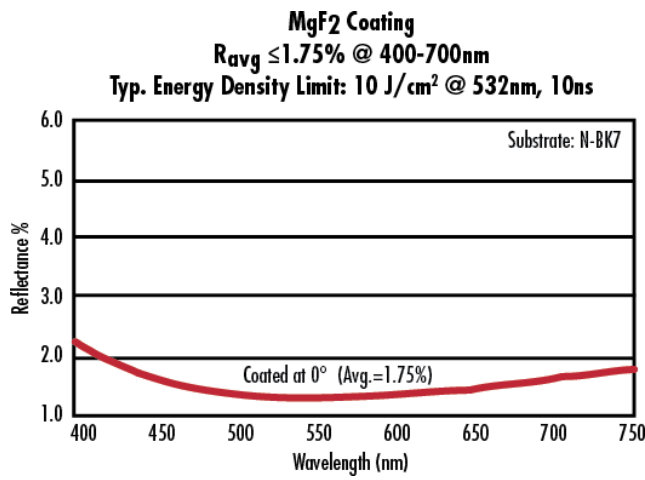

Optical Properties

MgF₂ (400-700nm)	Coating:
R_{avg} ≤ 1.75% @ 400 - 700nm	Coating Specification:
400 - 700	Wavelength Range (nm):

Regulatory Compliance

Compliant	Reach 174:
View	Certificate of Conformance:

Product Details

- Kits Available for 12.5mm and 25mm Diameter Lenses
- MgF₂, VIS 0°, and VIS-NIR Coating Options
- Compatible with [Tube](#) and [Optical Cage System](#) Mechanics
- Note: Potential change of packaging

TECHSPEC® Achromatic Lens Kits contain our highest quality optics with various effective focal lengths to fit our optics mounts. All lenses feature an Anti-Reflection coating. For complete specifications on each lens within each kit, please refer to the table in the Technical Information tab.

Note: Due to supply chain issues, our kits may be delivered with an alternative packaging solution in place of a wooden box. For any questions, please contact kits@edmundoptics.com.

Technical Information

Lens Specifications			Coating Options		
Effective Focal Length EFL	Back Focal Length BFL	f/#	MgF₂ Coating	VIS 0° Coating	VIS-NIR Coating
14mm	9.92mm	1.1	#45-209	#47-660	#49-321
20mm	16.45mm	1.6	#32-309	#47-661	#49-322
25mm	21.47mm	2.0	#32-311	#47-662	#49-323
30mm	26.12mm	2.4	#32-313	#47-663	#49-324
35mm	32.5mm	2.8	#45-210	#47-664	#49-325
40mm	37.54mm	3.2	#32-315	#47-665	#49-326
45mm	42.52mm	3.6	#45-136	#47-666	#49-327
50mm	47.61mm	4.0	#32-317	#47-667	#49-328
60mm	57.59mm	4.8	#45-137	#47-668	#49-329
75mm	72.35mm	6.0	#32-882	#47-669	#49-330
80mm	78.40mm	6.4	#45-409	#47-670	#49-331
90mm	88.47mm	7.2	#45-410	#47-671	#49-332
100mm	97.92mm	8.0	#45-265	#47-672	#49-333

Lens Specifications			Coating Options		
Effective Focal Length EFL	Back Focal length BFL	f/#	MgF₂ Coating	VIS 0° Coating	VIS-NIR Coating
30.0mm	22.23mm	1.2	#45-211	#47-633	#49-352
35.0mm	27.55mm	1.4	#32-319	#47-634	#49-353
40.0mm	33.26mm	1.6	#32-321	#47-635	#49-354
45.0mm	39.28mm	1.8	#45-212	#47-636	#49-355
50.0mm	43.53mm	2	#32-323	#47-637	#49-356
60.0mm	52.23mm	2.4	#32-724	#47-638	#49-357
75.0mm	70.39mm	3	#32-325	#47-639	#49-358