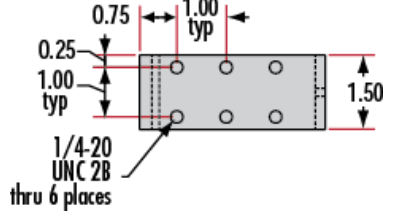

Compliant	RoHS 2015:
View	Certificate of Conformance:
Compliant	REACH 241:

Product Details

- Wide Range of Carrier Length and Mounting Hole Options Available
 - Low Profile Design with Smooth Movement
 - Increased Stability and <1mrad Straight Line Accuracy
- Dovetail Optical Rail Systems are designed for easy and stable installation and positioning of various optical components along the same axis. The rails feature slotted holes that allow them to be fixed to standard 1/4-20 TPI and M6 breadboards or optical tables. Carriers are available with different lengths and hole patterns to meet various mounting needs including options that are directly compatible with our [TECHSPEC® Manual Stages](#) for precision alignment. Carriers utilize a unique two-piece design to prevent the locking screws from contacting the rail and to allow easy attachment and removal. All Dovetail Optical Rail System parts are constructed of black anodized aluminum to minimize stray reflections or glare.
- Note:** Rails and carriers are sold separately.

Technical Information

Side Profile of Rail System

Large Carrier #55-340

Small Carrier #54-403

Medium Carrier #55-339

Large Carrier #55-404

Medium Carrier #55-341

Common Side Profile