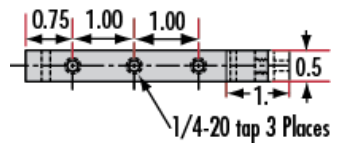

Compliant	RoHS 2015:
View	Certificate of Conformance:
Compliant	REACH 241:

Product Details

- Wide Range of Carrier Length and Mounting Hole Options Available
 - Low Profile Design with Smooth Movement
 - Increased Stability and <1mrad Straight Line Accuracy
- Dovetail Optical Rail Systems are designed for easy and stable installation and positioning of various optical components along the same axis. The rails feature slotted holes that allow them to be fixed to standard 1/4-20 TPI and M6 breadboards or optical tables. Carriers are available with different lengths and hole patterns to meet various mounting needs including options that are directly compatible with our [TECHSPEC® Manual Stages](#) for precision alignment. Carriers utilize a unique two-piece design to prevent the locking screws from contacting the rail and to allow easy attachment and removal. All Dovetail Optical Rail System parts are constructed of black anodized aluminum to minimize stray reflections or glare.
- Note:** Rails and carriers are sold separately.

Technical Information

Side Profile of Rail System

Large Carrier #55-340

Small Carrier #54-403

Medium Carrier #55-339

Large Carrier #55-404

Medium Carrier #55-341

Common Side Profile