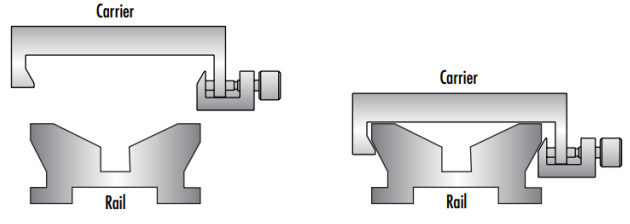

Dovetail	
609.6	Travel (mm):
24	Travel (inches):
24	Length (inches):
609.60	Length (mm):
Black Anodized Aluminum	Construction:

Hardware & Interface Connectivity

Manual	Type of Drive:

Threading & Mounting

C'bore Holes and Slots only for 1/4" (or M6) S.H.C.S	Mounting Threads:

Regulatory Compliance

Compliant	RoHS 2015:
View	Certificate of Conformance:
Compliant	REACH 241:

Product Details

1. Wide Range of Carrier Length and Mounting Hole Options Available
   - Low Profile Design with Smooth Movement
   - Increased Stability and <1mrad Straight Line Accuracy
2. Dovetail Optical Rail Systems are designed for easy and stable installation and positioning of various optical components along the same axis. The rails feature slotted holes that allow them to be fixed to standard 1/4-20 TPI and M6 breadboards or optical tables. Carriers are available with different lengths and hole patterns to meet various mounting needs including options that are directly compatible with our [TECHSPEC® Manual Stages](#) for precision alignment. Carriers utilize a unique two-piece design to prevent the locking screws from contacting the rail and to allow easy attachment and removal. All Dovetail Optical Rail System parts are constructed of black anodized aluminum to minimize stray reflections or glare.
3. **Note:** Rails and carriers are sold separately.

Technical Information

Side Profile of Rail System