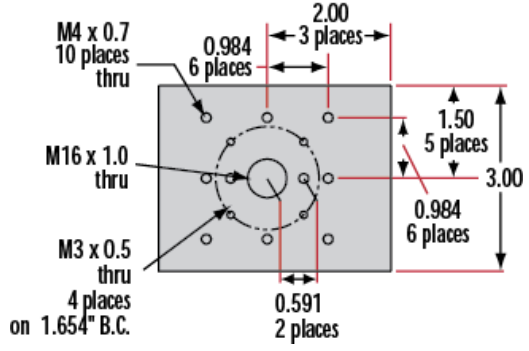

Product Downloads

General

Universal (Metric & English) **Type:**

Rail **Note:**

Physical & Mechanical Properties

Linear (X) **Type of Movement:**

Guide System:

Dovetail	
609.6	Travel (mm):
24	Travel (inches):
24	Length (inches):
609.60	Length (mm):
Black Anodized Aluminum	Construction:

Hardware & Interface Connectivity

Manual	Type of Drive:
--------	----------------

Threading & Mounting

C'bore Holes and Slots only for 1/4" (or M6) S.H.C.S	Mounting Threads:
--	-------------------

Regulatory Compliance

Compliant	RoHS 2015:
View	Certificate of Conformance:
Compliant	REACH 241:

Product Details

- Wide Range of Carrier Length and Mounting Hole Options Available
 - Low Profile Design with Smooth Movement
 - Increased Stability and <1mrad Straight Line Accuracy
- Dovetail Optical Rail Systems are designed for easy and stable installation and positioning of various optical components along the same axis. The rails feature slotted holes that allow them to be fixed to standard 1/4-20 TPI and M6 breadboards or optical tables. Carriers are available with different lengths and hole patterns to meet various mounting needs including options that are directly compatible with our [TECHSPEC® Manual Stages](#) for precision alignment. Carriers utilize a unique two-piece design to prevent the locking screws from contacting the rail and to allow easy attachment and removal. All Dovetail Optical Rail System parts are constructed of black anodized aluminum to minimize stray reflections or glare.
- Note:** Rails and carriers are sold separately.

Technical Information

Side Profile of Rail System

Large Carrier #55-340

Small Carrier #54-403

Medium Carrier #55-339

Large Carrier #55-404

Medium Carrier #55-341

Common Side Profile