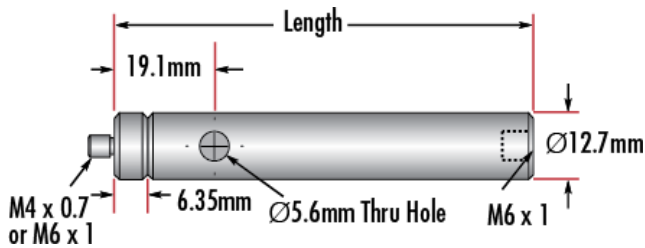

## Threading & Mounting

**Male Thread:**  
M4 x 0.7

## Product Details

- Male M4 x 0.7 or M6 x 1.0 Stud, Female M6 x 1.0 Base
- Posts Include Interchangeable Male Stud and Removable Base S.H.S.S.
- Available in Variety of Lengths
- [English Versions Also Available](#)

TECHSPEC® Metric Stainless Steel Mounting Posts include a 6.35mm long male thread stud adapter that is easily interchangeable with other adapters to ensure compatibility between these posts and any optical mount. Removing the included adapter reveals female M4 threads on the post. Each optical post also has a thru-hole to allow an Allen wrench or other tool to rotate the post easily. Thread values are laser engraved on each post for quick identification and integration. TECHSPEC Metric Stainless Steel Mounting Posts are offered in a variety of lengths. [English versions are also available for purchase.](#)

## Technical Information

Stock No.	Description	Qty
<a href="#">#68-231</a>		
<a href="#">#58-950</a>	Steel Post, 25.4mm Length	1
<a href="#">#58-951</a>	Steel Post, 38.1mm Length	1
<a href="#">#58-952</a>	Steel Post, 50.8mm Length	2
<a href="#">#58-954</a>	Steel Post, 76.2mm Length	2
<a href="#">#58-955</a>	Steel Post, 101.6mm Length	2
<a href="#">#58-956</a>	Steel Post, 152.4mm Length	1
<a href="#">#58-957</a>	Steel Post, 203.2mm Length	1