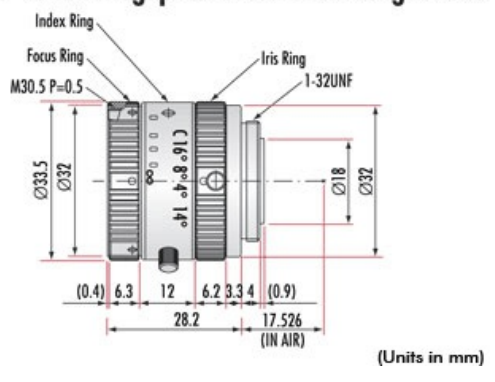

Optical Properties

125.00	Field of View @ Min Working Distance (mm):
22.70°	Horizontal Field of View, 1/2" Sensor:
11.00	Maximum Image Circle (mm):
16.00	Focal Length FL (mm):
300 - ∞	Working Distance (mm):
f/1.4 - f/16	Aperture (f/#):
-0.1	Maximum Distortion (%):
VIS	Lens Wavelength Range:

Sensor

2/3"	Maximum Sensor Format:
6.20	Pixel Size (µm):

Threading & Mounting

M30.5 x 0.50	Filter Thread:
C-Mount	Mount:

Regulatory Compliance

Exempt	RoHS 2015:
Contains SVHC(s)	Reach 224:
View	Certificate of Conformance:

Product Details

- Up to 2/3", C-Mount Lens
- Ideal for Machine Vision at an Economical Price
- 5mm to 75mm Focal Length

MegaPixel Fixed Focal Length Lenses are designed for high-resolution imaging. The lenses are ideal for machine vision applications with demanding space constraints. These lenses complement the resolution of many MegaPixel cameras with 1/2" or 2/3" formats. Low distortion and high resolution enable these economically priced lenses to produce sharp, high-contrast images compared to standard CCTV and compact lenses. MegaPixel Fixed Focal Length Lenses are available in focal lengths ranging from 5 to 75mm. Locking screws for the manual iris and focus allow these lenses to be used in high-vibration environments. Typical applications include [factory automation](#), inspection, and macro work.

Note: For #64-869 75mm FL Lens, remove focus limit screw to focus past 1.2m.

Technical Information

#56-788 16mm Megapixel Fixed Focal Length Lens

(Units in mm)