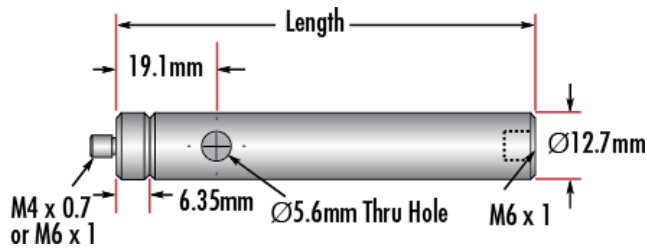

12.70   **Diameter (mm):**

0.5   **Diameter (inches):**

Threading & Mounting

Male Thread:
M4 x 0.7

Regulatory Compliance

RoHS 2015:
[Compliant](#)

Certificate of Conformance:
[View](#)

REACH 241:
[Compliant](#)

Product Details

- Male M4 x 0.7 or M6 x 1.0 Stud, Female M6 x 1.0 Base
- Posts Include Interchangeable Male Stud and Removable Base S.H.S.S.
- Available in Variety of Lengths
- [English Versions Also Available](#)

TECHSPEC® Metric Stainless Steel Mounting Posts include a 6.35mm long male thread stud adapter that is easily interchangeable with other adapters to ensure compatibility between these posts and any optical mount. Removing the included adapter reveals female M4 threads on the post. Each optical post also has a thru-hole to allow an Allen wrench or other tool to rotate the post easily. Thread values are laser engraved on each post for quick identification and integration. TECHSPEC Metric Stainless Steel Mounting Posts are offered in a variety of lengths. [English versions are also available for purchase.](#)

Technical Information

#68-231

Stock No.	Description	Qty
#58-950	Steel Post, 25.4mm Length	1
#58-951	Steel Post, 38.1mm Length	1
#58-952	Steel Post, 50.8mm Length	2
#58-954	Steel Post, 76.2mm Length	2
#58-955	Steel Post, 101.6mm Length	2
#58-956	Steel Post, 152.4mm Length	1
#58-957	Steel Post, 203.2mm Length	1

#68-232

Stock No.	Description	Qty
#59-757	Steel Post, 25.4mm Length	1
#59-758	Steel Post, 38.1mm Length	1
#59-759	Steel Post, 50.8mm Length	2
#59-761	Steel Post, 76.2mm Length	2
#59-762	Steel Post, 101.6mm Length	2
#59-763	Steel Post, 152.4mm Length	1
#59-764	Steel Post, 203.2mm Length	1