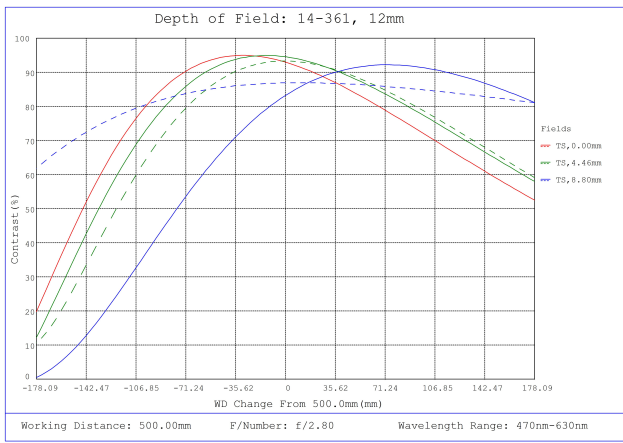

### Technical Information

#14-361, 12mm LT Series Fixed Focal Length Lens, Distortion Plot

#14-361, 12mm LT Series Fixed Focal Length Lens, Relative Illumination Plot

#14-361, 12mm LT Series Fixed Focal Length Lens, Working Distance versus Field of View Plot

#14-361, 12mm LT Series Fixed Focal Length Lens, Modulated Transfer Function (MTF) Plot, 500mm Working Distance, f2.8

#14-361, 12mm LT Series Fixed Focal Length Lens, Depth of Field Plot, 500mm Working Distance, f2.8