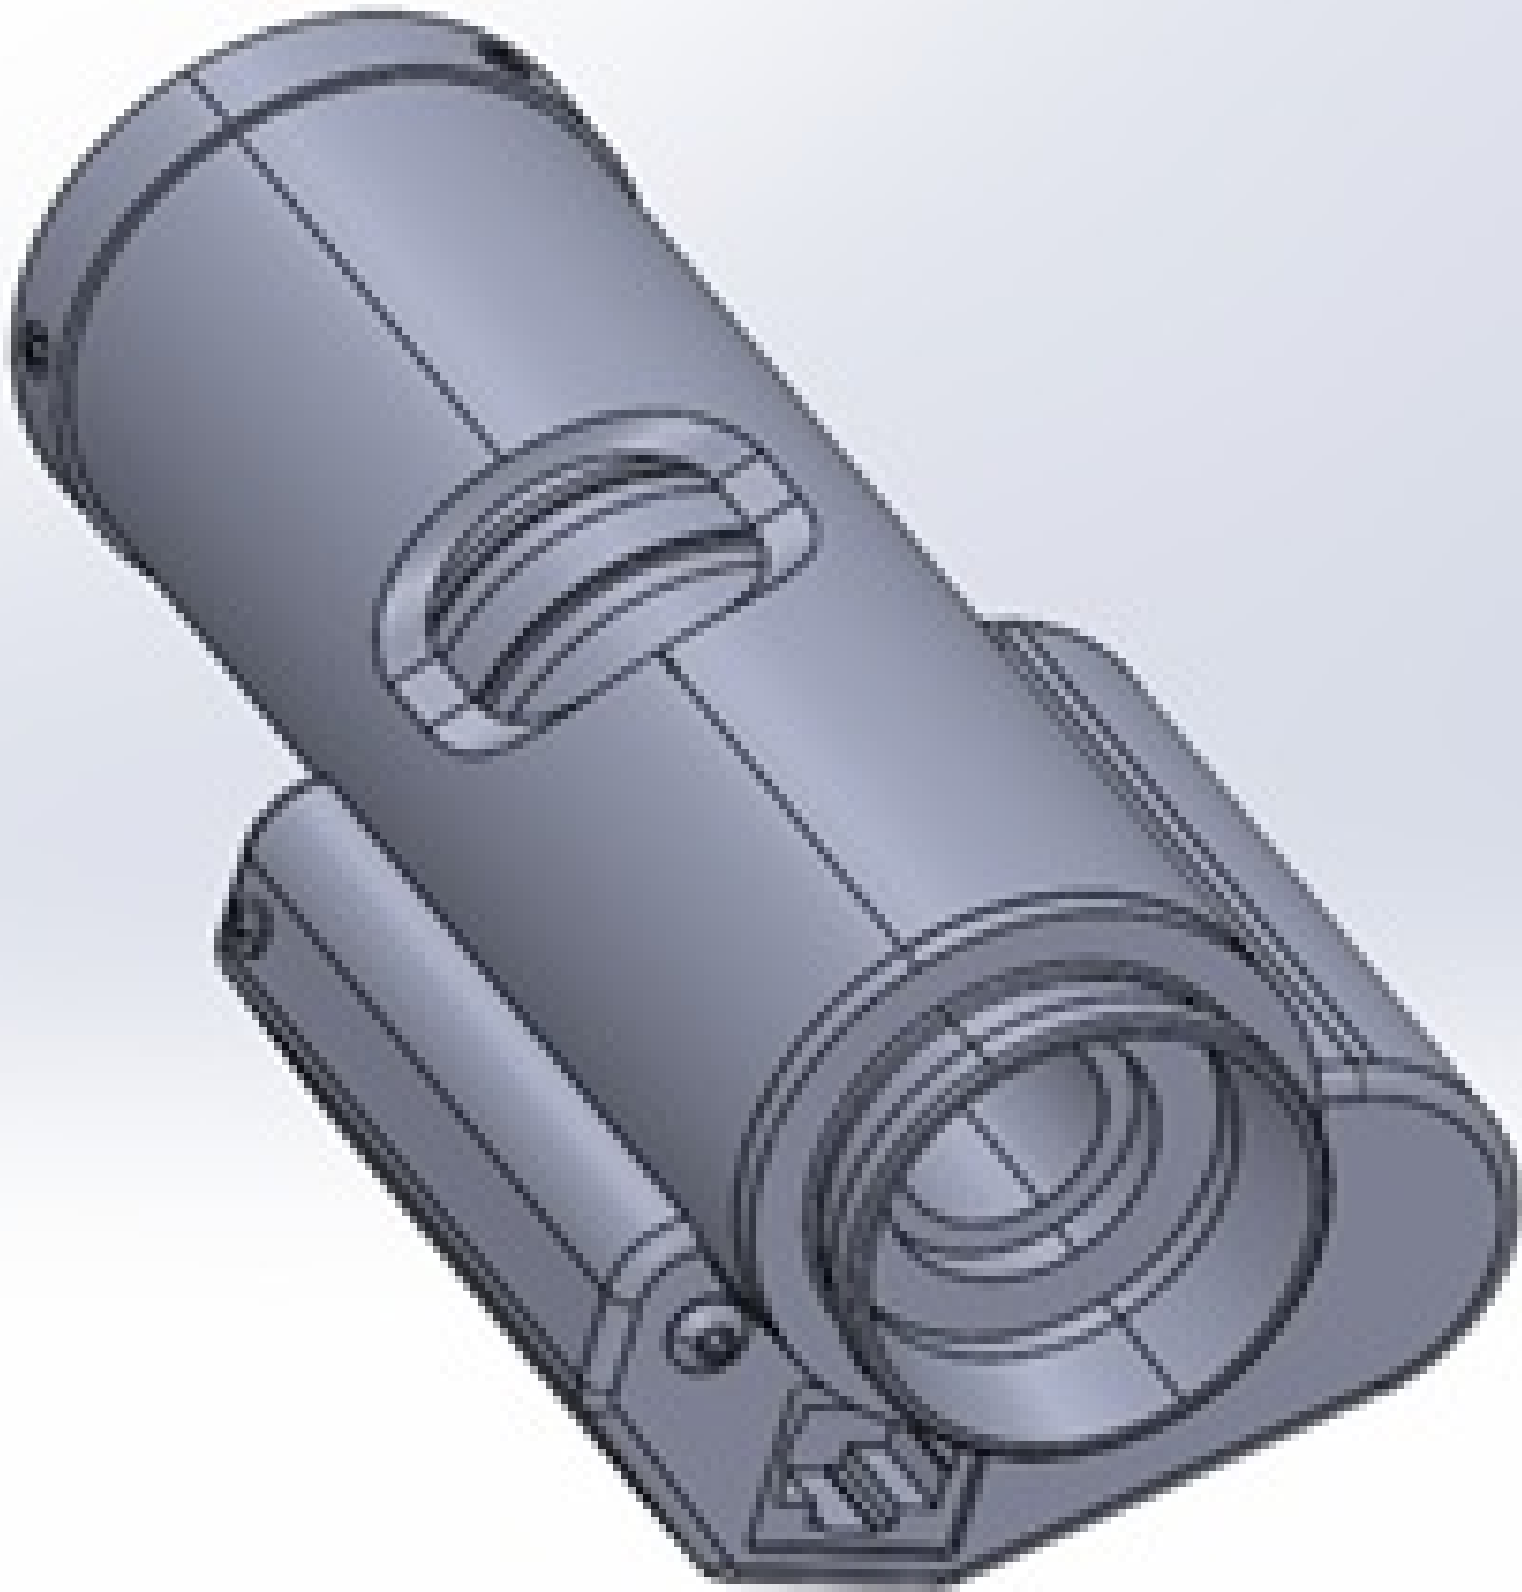

12.5X Zoom Module, Stepper Motorized

Stock **#89-883** **1 In Stock**

S\$5,059⁰⁰

ADD TO CART

Volume Pricing

Qty 1+	S\$5,059.00 each
Need More?	Request Quote

Product Downloads

General

Zoom Module (One Required)

Note:

Modular High Magnification Zoom Lens

Type:

12.5X Zoom Module, Stepper Motorized

Title:

Optical Properties

12.5X

7X and 12.5X High Precision Zoom Lenses are modular lens systems that consist of a camera mount, camera tube, core module, lower function module, and lower lens. Added versatility is achieved by swapping out modules to change magnification, field of view, or the optical pathway. 7X and 12.5X High Precision Zoom Lenses are compatible with M26 x 36 TPI Mitutoyo-style objectives and with camera sensor coverages and mounts ranging from C-Mount to F-Mount and to 35mm DSLR cameras. 50/50 and 90° cubes are available to introduce right angle turns or to support multiple imaging paths. A motor controller for multi-axis zoom and focus functionality is also available and can be connected to USB, Ethernet, or RS-232/422/285 ports.